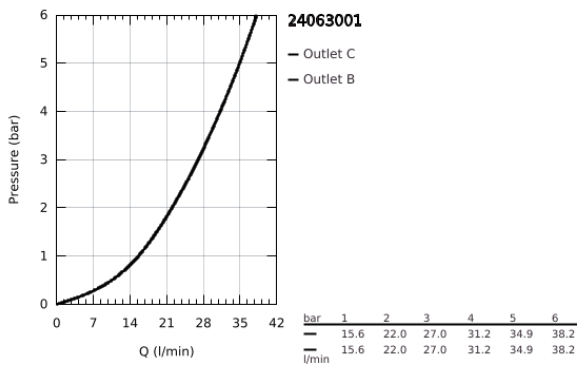

24 063 001 LINEARE SINGLE-LEVER SHOWER MIXER

PRODUCT DESCRIPTION

- Colour: chrome
- trim set for GROHE Rapido SmartBox (35 604)
- GROHE SilkMove 46 mm ceramic cartridge
- GROHE LongLife finish
- GROHE FastFixation escutcheon with covered shaft sealing and covered fixing
- metal escutcheon, retroactively 6° adjustable
- without roughing-in set 35 600/35 604 (please order separately)
- outlet B or C = 30 l/min

24 063 001 LINEARE SINGLE-LEVER SHOWER MIXER

SPARE PARTS, July 2017 – now

- 1: Lever (Spare part-nr. 46988000)
 - 2: Escutcheon (Spare part-nr. 48428000)
 - 3: Mounting plate (Spare part-nr. 48439000)
 - 4: Cap (Spare part-nr. 09038000)
 - 5: Cartridge (Spare part-nr. 46048000)
 - 6: Seal (Spare part-nr. 48360000)
 - 7: Temperature limiter (Spare part-nr. 46375000)*
 - 8: Universal extension set single-lever mixers, 25 mm (Spare part-nr. 14056000)*
 - 9: Universal extension set single-lever mixers, 50 mm (Spare part-nr. 14057000)*
- * Optional accessories