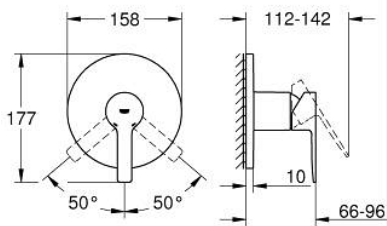

24 063 001 LINEARE SINGLE-LEVER SHOWER MIXER

PRODUCT DESCRIPTION

- Colour: chrome
- trim set for GROHE Rapido SmartBox (35 604)
- GROHE SilkMove 46 mm ceramic cartridge
- GROHE LongLife finish
- GROHE FastFixation escutcheon with covered shaft sealing and covered fixing
- metal escutcheon, retroactively 6° adjustable
- without roughing-in set 35 600/35 604 (please order separately)
- outlet B or C = 30 l/min

24 063 001 LINEARE SINGLE-LEVER SHOWER MIXER

SPARE PARTS, July 2017 – now

- 1: Lever (Spare part-nr. 46988000)
 - 2: Escutcheon (Spare part-nr. 48428000)
 - 3: Mounting plate (Spare part-nr. 48439000)
 - 4: Cap (Spare part-nr. 09038000)
 - 5: Cartridge (Spare part-nr. 46048000)
 - 6: Seal (Spare part-nr. 48360000)
 - 7: Temperature limiter (Spare part-nr. 46375000)*
 - 8: Universal extension set single-lever mixers, 25 mm (Spare part-nr. 14056000)*
 - 9: Universal extension set single-lever mixers, 50 mm (Spare part-nr. 14057000)*
- * Optional accessories