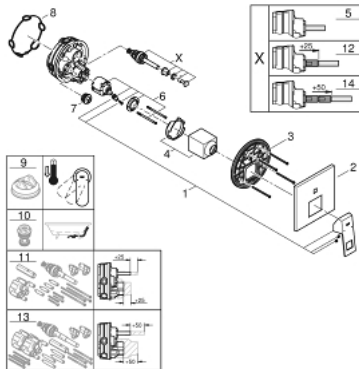

24 062 DC0 EUROCUBE SINGLE-LEVER MIXER WITH 2-WAY DIVERTER

PRODUCT DESCRIPTION

- Colour: supersteel
- trim set for GROHE Rapido SmartBox (35 604)
- GROHE SilkMove 46 mm ceramic cartridge
- GROHE LongLife finish
- GROHE FastFixation escutcheon with covered shaft sealing and covered fixing
- metal escutcheon, retroactively 6° adjustable
- automatic 2-way diverter
- without roughing-in set 35 600/35 604 (please order separately)
- outlet B = 27 l/min, outlet C = 27 l/min

24 062 DC0 EUROCUBE SINGLE-LEVER MIXER WITH 2-WAY DIVERTER

SPARE PARTS, September 2018 – now

- 1: Lever (Spare part-nr. 46782DC0)
 - 2: Escutcheon (Spare part-nr. 48431DC0)
 - 3: Mounting plate (Spare part-nr. 48438000)
 - 4: Cap (Spare part-nr. 46784DC0)
 - 5: Diverter (Spare part-nr. 48442DC0)
 - 6: Cartridge (Spare part-nr. 46048000)
 - 7: Non-return valve (Spare part-nr. 49085000)
 - 8: Seal (Spare part-nr. 48360000)
 - 9: Temperature limiter (Spare part-nr. 46375000)*
 - 10: Backflow protection combination (Spare part-nr. 14055000)*
 - 11: Universal extension set single-lever mixers, 25 mm (Spare part-nr. 1405600)*
 - 12: Diverter (Spare part-nr. 48444DC0)*
 - 13: Universal extension set single-lever mixers, 50 mm (Spare part-nr. 1405700)*
 - 14: Diverter (Spare part-nr. 48445DC0)*
- * Optional accessories