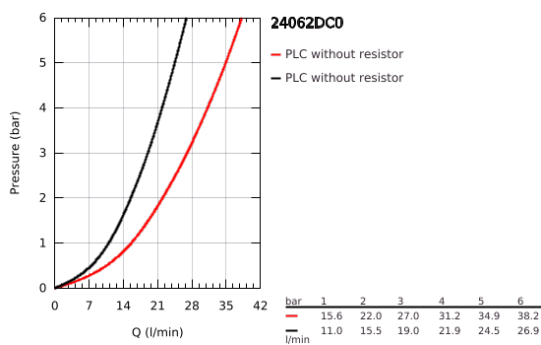

24 062 DC0 EUROCUBE SINGLE-LEVER MIXER WITH 2-WAY DIVERTER

PRODUCT DESCRIPTION

- Colour: supersteel
- trim set for GROHE Rapido SmartBox (35 604)
- GROHE SilkMove 46 mm ceramic cartridge
- GROHE LongLife finish
- GROHE FastFixation escutcheon with covered shaft sealing and covered fixing
- metal escutcheon, retroactively 6° adjustable
- automatic 2-way diverter
- without roughing-in set 35 600/35 604 (please order separately)
- outlet B = 27 l/min, outlet C = 27 l/min

24 062 DC0 EUROCUBE SINGLE-LEVER MIXER WITH 2-WAY DIVERTER

SPARE PARTS, September 2018 – now

- 1: Lever (Spare part-nr. 46782DC0)
 - 2: Escutcheon (Spare part-nr. 48431DC0)
 - 3: Mounting plate (Spare part-nr. 48438000)
 - 4: Cap (Spare part-nr. 46784DC0)
 - 5: Diverter (Spare part-nr. 48442DC0)
 - 6: Cartridge (Spare part-nr. 46048000)
 - 7: Non-return valve (Spare part-nr. 49085000)
 - 8: Seal (Spare part-nr. 48360000)
 - 9: Temperature limiter (Spare part-nr. 46375000)*
 - 10: Backflow protection combination (Spare part-nr. 14055000)*
 - 11: Universal extension set single-lever mixers, 25 mm (Spare part-nr. 1405600)*
 - 12: Diverter (Spare part-nr. 48444DC0)*
 - 13: Universal extension set single-lever mixers, 50 mm (Spare part-nr. 1405700)*
 - 14: Diverter (Spare part-nr. 48445DC0)*
- * Optional accessories