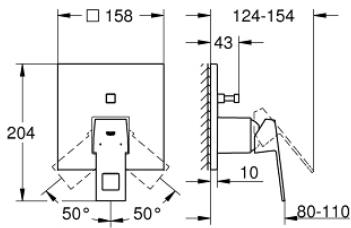

24 062 DC0 EUROCUBE SINGLE-LEVER MIXER WITH 2-WAY DIVERTER

PRODUCT DESCRIPTION

- Colour: supersteel
- trim set for GROHE Rapido SmartBox (35 604)
- GROHE SilkMove 46 mm ceramic cartridge
- GROHE LongLife finish
- GROHE FastFixation escutcheon with covered shaft sealing and covered fixing
- metal escutcheon, retroactively 6° adjustable
- automatic 2-way diverter
- without roughing-in set 35 600/35 604 (please order separately)
- outlet B = 27 l/min, outlet C = 27 l/min

24 062 DC0 EUROCUBE SINGLE-LEVER MIXER WITH 2-WAY DIVERTER

SPARE PARTS, September 2018 – now

- 1: Lever (Spare part-nr. 46782DC0)
 - 2: Escutcheon (Spare part-nr. 48431DC0)
 - 3: Mounting plate (Spare part-nr. 48438000)
 - 4: Cap (Spare part-nr. 46784DC0)
 - 5: Diverter (Spare part-nr. 48442DC0)
 - 6: Cartridge (Spare part-nr. 46048000)
 - 7: Non-return valve (Spare part-nr. 49085000)
 - 8: Seal (Spare part-nr. 48360000)
 - 9: Temperature limiter (Spare part-nr. 46375000)*
 - 10: Backflow protection combination (Spare part-nr. 14055000)*
 - 11: Universal extension set single-lever mixers, 25 mm (Spare part-nr. 1405600)*
 - 12: Diverter (Spare part-nr. 48444DC0)*
 - 13: Universal extension set single-lever mixers, 50 mm (Spare part-nr. 1405700)*
 - 14: Diverter (Spare part-nr. 48445DC0)*
- * Optional accessories