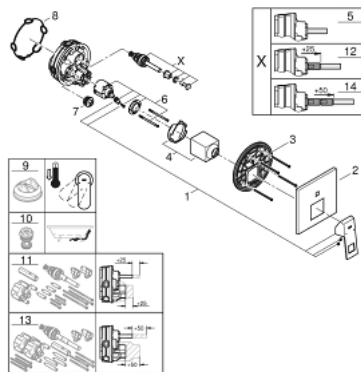

24 062 AL0 EUROCUBE SINGLE-LEVER MIXER WITH 2-WAY DIVERTER

PRODUCT DESCRIPTION

- Colour: brushed hard graphite
- trim set for GROHE Rapido SmartBox (35 604)
- GROHE SilkMove 46 mm ceramic cartridge
- GROHE LongLife finish
- GROHE FastFixation escutcheon with covered shaft sealing and covered fixing
- metal escutcheon, retroactively 6° adjustable
- automatic 2-way diverter
- without roughing-in set 35 600/35 604 (please order separately)
- outlet B = 27 l/min, outlet C = 27 l/min

24 062 AL0 EUROCUBE SINGLE-LEVER MIXER WITH 2-WAY DIVERTER

SPARE PARTS, March 2019 – now

- 1: Lever (Spare part-nr. 46782AL0)
 - 2: Escutcheon (Spare part-nr. 48431AL0)
 - 3: Mounting plate (Spare part-nr. 48438000)
 - 4: Cap (Spare part-nr. 46784AL0)
 - 5: Diverter (Spare part-nr. 48442AL0)
 - 6: Cartridge (Spare part-nr. 46048000)
 - 7: Non-return valve (Spare part-nr. 49085000)
 - 8: Seal (Spare part-nr. 48360000)
 - 9: Temperature limiter (Spare part-nr. 46375000)*
 - 10: Backflow protection combination (Spare part-nr. 14055000)*
 - 11: Universal extension set single-lever mixers, 25 mm (Spare part-nr. 1405600)*
 - 12: Diverter (Spare part-nr. 48444AL0)*
 - 13: Universal extension set single-lever mixers, 50 mm (Spare part-nr. 1405700)*
 - 14: Diverter (Spare part-nr. 48445AL0)*
- * Optional accessories