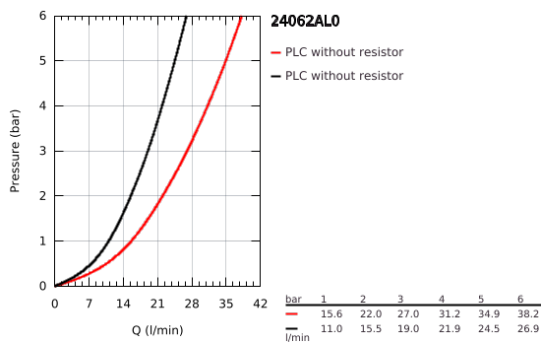

24 062 AL0 EUROCUBE SINGLE-LEVER MIXER WITH 2-WAY DIVERTER

PRODUCT DESCRIPTION

- Colour: brushed hard graphite
- trim set for GROHE Rapido SmartBox (35 604)
- GROHE SilkMove 46 mm ceramic cartridge
- GROHE LongLife finish
- GROHE FastFixation escutcheon with covered shaft sealing and covered fixing
- metal escutcheon, retroactively 6° adjustable
- automatic 2-way diverter
- without roughing-in set 35 600/35 604 (please order separately)
- outlet B = 27 l/min, outlet C = 27 l/min

24 062 AL0 EUROCUBE SINGLE-LEVER MIXER WITH 2-WAY DIVERTER

SPARE PARTS, March 2019 – now

- 1: Lever (Spare part-nr. 46782AL0)
 - 2: Escutcheon (Spare part-nr. 48431AL0)
 - 3: Mounting plate (Spare part-nr. 48438000)
 - 4: Cap (Spare part-nr. 46784AL0)
 - 5: Diverter (Spare part-nr. 48442AL0)
 - 6: Cartridge (Spare part-nr. 46048000)
 - 7: Non-return valve (Spare part-nr. 49085000)
 - 8: Seal (Spare part-nr. 48360000)
 - 9: Temperature limiter (Spare part-nr. 46375000)*
 - 10: Backflow protection combination (Spare part-nr. 14055000)*
 - 11: Universal extension set single-lever mixers, 25 mm (Spare part-nr. 1405600)*
 - 12: Diverter (Spare part-nr. 48444AL0)*
 - 13: Universal extension set single-lever mixers, 50 mm (Spare part-nr. 1405700)*
 - 14: Diverter (Spare part-nr. 48445AL0)*
- * Optional accessories