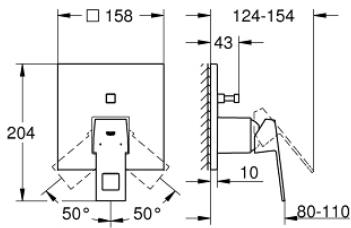

24 062 AL0 EUROCUBE SINGLE-LEVER MIXER WITH 2-WAY DIVERTER

PRODUCT DESCRIPTION

- Colour: brushed hard graphite
- trim set for GROHE Rapido SmartBox (35 604)
- GROHE SilkMove 46 mm ceramic cartridge
- GROHE LongLife finish
- GROHE FastFixation escutcheon with covered shaft sealing and covered fixing
- metal escutcheon, retroactively 6° adjustable
- automatic 2-way diverter
- without roughing-in set 35 600/35 604 (please order separately)
- outlet B = 27 l/min, outlet C = 27 l/min

24 062 AL0 EUROCUBE SINGLE-LEVER MIXER WITH 2-WAY DIVERTER

SPARE PARTS, March 2019 – now

- 1: Lever (Spare part-nr. 46782AL0)
 - 2: Escutcheon (Spare part-nr. 48431AL0)
 - 3: Mounting plate (Spare part-nr. 48438000)
 - 4: Cap (Spare part-nr. 46784AL0)
 - 5: Diverter (Spare part-nr. 48442AL0)
 - 6: Cartridge (Spare part-nr. 46048000)
 - 7: Non-return valve (Spare part-nr. 49085000)
 - 8: Seal (Spare part-nr. 48360000)
 - 9: Temperature limiter (Spare part-nr. 46375000)*
 - 10: Backflow protection combination (Spare part-nr. 14055000)*
 - 11: Universal extension set single-lever mixers, 25 mm (Spare part-nr. 1405600)*
 - 12: Diverter (Spare part-nr. 48444AL0)*
 - 13: Universal extension set single-lever mixers, 50 mm (Spare part-nr. 1405700)*
 - 14: Diverter (Spare part-nr. 48445AL0)*
- * Optional accessories