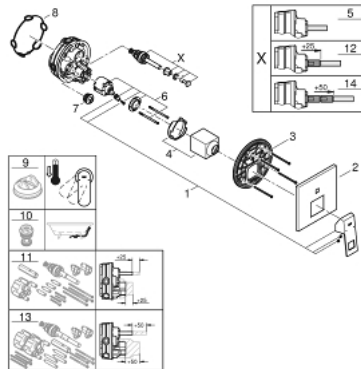

24 062 000 EUROCUBE SINGLE-LEVER MIXER WITH 2-WAY DIVERTER

PRODUCT DESCRIPTION

- Colour: chrome
- trim set for GROHE Rapido SmartBox (35 604)
- GROHE SilkMove 46 mm ceramic cartridge
- GROHE FastFixation escutcheon with covered shaft sealing and covered fixing
- metal escutcheon, retroactively 6° adjustable
- automatic 2-way diverter
- without roughing-in set 35 600/35 604 (please order separately)
- outlet B = 27 l/min, outlet C = 27 l/min

24 062 000 EUROCUBE SINGLE-LEVER MIXER WITH 2-WAY DIVERTER

SPARE PARTS, July 2017 – now

- 1: Lever (Spare part-nr. 46782000)
 - 2: Escutcheon (Spare part-nr. 48431000)
 - 3: Mounting plate (Spare part-nr. 48438000)
 - 4: Cap (Spare part-nr. 46784000)
 - 5: Diverter (Spare part-nr. 48442000)
 - 6: Cartridge (Spare part-nr. 46048000)
 - 7: Non-return valve (Spare part-nr. 49085000)
 - 8: Seal (Spare part-nr. 48360000)
 - 9: Temperature limiter (Spare part-nr. 46375000)*
 - 10: Backflow protection combination (Spare part-nr. 14055000)*
 - 11: Universal extension set single-lever mixers, 25 mm (Spare part-nr. 14056000)*
 - 12: Diverter (Spare part-nr. 48444000)*
 - 13: Universal extension set single-lever mixers, 50 mm (Spare part-nr. 14057000)*
 - 14: Diverter (Spare part-nr. 48445000)*
- * Optional accessories