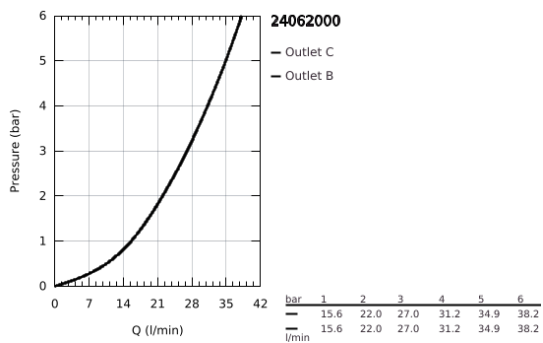

24 062 000 EUROCUBE SINGLE-LEVER MIXER WITH 2-WAY DIVERTER

PRODUCT DESCRIPTION

- Colour: chrome
- trim set for GROHE Rapido SmartBox (35 604)
- GROHE SilkMove 46 mm ceramic cartridge
- GROHE FastFixation escutcheon with covered shaft sealing and covered fixing
- metal escutcheon, retroactively 6° adjustable
- automatic 2-way diverter
- without roughing-in set 35 600/35 604 (please order separately)
- outlet B = 27 l/min, outlet C = 27 l/min

24 062 000 EUROCUBE SINGLE-LEVER MIXER WITH 2-WAY DIVERTER

SPARE PARTS, July 2017 – now

- 1: Lever (Spare part-nr. 46782000)
 - 2: Escutcheon (Spare part-nr. 48431000)
 - 3: Mounting plate (Spare part-nr. 48438000)
 - 4: Cap (Spare part-nr. 46784000)
 - 5: Diverter (Spare part-nr. 48442000)
 - 6: Cartridge (Spare part-nr. 46048000)
 - 7: Non-return valve (Spare part-nr. 49085000)
 - 8: Seal (Spare part-nr. 48360000)
 - 9: Temperature limiter (Spare part-nr. 46375000)*
 - 10: Backflow protection combination (Spare part-nr. 14055000)*
 - 11: Universal extension set single-lever mixers, 25 mm (Spare part-nr. 14056000)*
 - 12: Diverter (Spare part-nr. 48444000)*
 - 13: Universal extension set single-lever mixers, 50 mm (Spare part-nr. 14057000)*
 - 14: Diverter (Spare part-nr. 48445000)*
- * Optional accessories