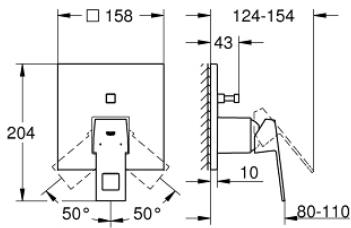

24 062 000 EUROCUBE SINGLE-LEVER MIXER WITH 2-WAY DIVERTER

PRODUCT DESCRIPTION

- Colour: chrome
- trim set for GROHE Rapido SmartBox (35 604)
- GROHE SilkMove 46 mm ceramic cartridge
- GROHE FastFixation escutcheon with covered shaft sealing and covered fixing
- metal escutcheon, retroactively 6° adjustable
- automatic 2-way diverter
- without roughing-in set 35 600/35 604 (please order separately)
- outlet B = 27 l/min, outlet C = 27 l/min

24 062 000 EUROCUBE SINGLE-LEVER MIXER WITH 2-WAY DIVERTER

SPARE PARTS, July 2017 – now

- 1: Lever (Spare part-nr. 46782000)
 - 2: Escutcheon (Spare part-nr. 48431000)
 - 3: Mounting plate (Spare part-nr. 48438000)
 - 4: Cap (Spare part-nr. 46784000)
 - 5: Diverter (Spare part-nr. 48442000)
 - 6: Cartridge (Spare part-nr. 46048000)
 - 7: Non-return valve (Spare part-nr. 49085000)
 - 8: Seal (Spare part-nr. 48360000)
 - 9: Temperature limiter (Spare part-nr. 46375000)*
 - 10: Backflow protection combination (Spare part-nr. 14055000)*
 - 11: Universal extension set single-lever mixers, 25 mm (Spare part-nr. 14056000)*
 - 12: Diverter (Spare part-nr. 48444000)*
 - 13: Universal extension set single-lever mixers, 50 mm (Spare part-nr. 14057000)*
 - 14: Diverter (Spare part-nr. 48445000)*
- * Optional accessories