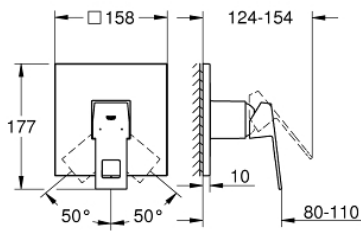

24 061 DC0 EUROCUBE SINGLE-LEVER SHOWER MIXER

PRODUCT DESCRIPTION

- Colour: supersteel
- trim set for GROHE Rapido SmartBox (35 604)
- GROHE SilkMove 46 mm ceramic cartridge
- GROHE LongLife finish
- GROHE FastFixation escutcheon with covered shaft sealing and covered fixing
- metal escutcheon, retroactively 6° adjustable
- without roughing-in set 35 600/35 604 (please order separately)
- outlet B or C = 30 l/min

24 061 DC0 EUROCUBE SINGLE-LEVER SHOWER MIXER

SPARE PARTS, September 2018 – now

- 1: Lever (Spare part-nr. 46782DC0)
 - 2: Escutcheon (Spare part-nr. 48430DC0)
 - 3: Mounting plate (Spare part-nr. 48441000)
 - 4: Cap (Spare part-nr. 46784DC0)
 - 5: Cartridge (Spare part-nr. 46048000)
 - 6: Seal (Spare part-nr. 48360000)
 - 7: Temperature limiter (Spare part-nr. 46375000)*
 - 8: Universal extension set single-lever mixers, 25 mm (Spare part-nr. 14056000)*
 - 9: Universal extension set single-lever mixers, 50 mm (Spare part-nr. 14057000)*
- * Optional accessories