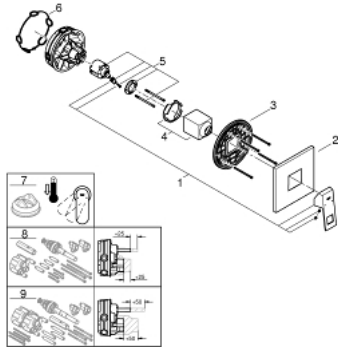

24 061 DC0 EUROCUBE SINGLE-LEVER SHOWER MIXER

PRODUCT DESCRIPTION

- Colour: supersteel
- trim set for GROHE Rapido SmartBox (35 604)
- GROHE SilkMove 46 mm ceramic cartridge
- GROHE LongLife finish
- GROHE FastFixation escutcheon with covered shaft sealing and covered fixing
- metal escutcheon, retroactively 6° adjustable
- without roughing-in set 35 600/35 604 (please order separately)
- outlet B or C = 30 l/min

24 061 DC0 EUROCUBE SINGLE-LEVER SHOWER MIXER

SPARE PARTS, September 2018 – now

- 1: Lever (Spare part-nr. 46782DC0)
 - 2: Escutcheon (Spare part-nr. 48430DC0)
 - 3: Mounting plate (Spare part-nr. 48441000)
 - 4: Cap (Spare part-nr. 46784DC0)
 - 5: Cartridge (Spare part-nr. 46048000)
 - 6: Seal (Spare part-nr. 48360000)
 - 7: Temperature limiter (Spare part-nr. 46375000)*
 - 8: Universal extension set single-lever mixers, 25 mm (Spare part-nr. 14056000)*
 - 9: Universal extension set single-lever mixers, 50 mm (Spare part-nr. 14057000)*
- * Optional accessories