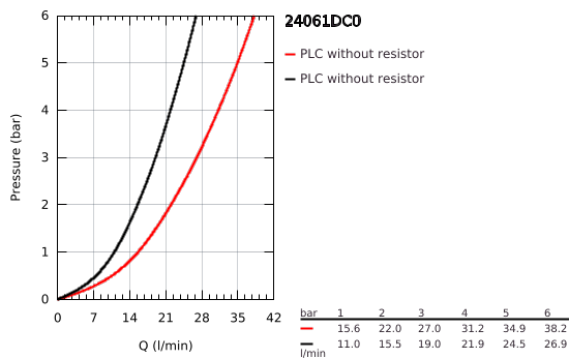

24 061 DC0 EUROCUBE SINGLE-LEVER SHOWER MIXER

PRODUCT DESCRIPTION

- Colour: supersteel
- trim set for GROHE Rapido SmartBox (35 604)
- GROHE SilkMove 46 mm ceramic cartridge
- GROHE LongLife finish
- GROHE FastFixation escutcheon with covered shaft sealing and covered fixing
- metal escutcheon, retroactively 6° adjustable
- without roughing-in set 35 600/35 604 (please order separately)
- outlet B or C = 30 l/min

24 061 DC0 EUROCUBE SINGLE-LEVER SHOWER MIXER

SPARE PARTS, September 2018 – now

- 1: Lever (Spare part-nr. 46782DC0)
 - 2: Escutcheon (Spare part-nr. 48430DC0)
 - 3: Mounting plate (Spare part-nr. 48441000)
 - 4: Cap (Spare part-nr. 46784DC0)
 - 5: Cartridge (Spare part-nr. 46048000)
 - 6: Seal (Spare part-nr. 48360000)
 - 7: Temperature limiter (Spare part-nr. 46375000)*
 - 8: Universal extension set single-lever mixers, 25 mm (Spare part-nr. 14056000)*
 - 9: Universal extension set single-lever mixers, 50 mm (Spare part-nr. 14057000)*
- * Optional accessories