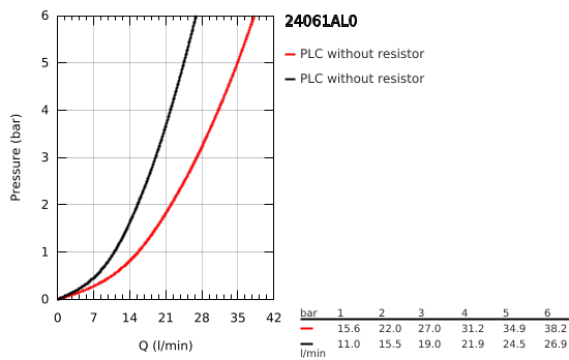

## 24 061 AL0 EUROCUBE SINGLE-LEVER SHOWER MIXER

### PRODUCT DESCRIPTION

- Colour: brushed hard graphite
- trim set for GROHE Rapido SmartBox (35 604)
- GROHE SilkMove 46 mm ceramic cartridge
- GROHE LongLife finish
- GROHE FastFixation escutcheon with covered shaft sealing and covered fixing
- metal escutcheon, retroactively 6° adjustable
- without roughing-in set 35 600/35 604 (please order separately)
- outlet B or C = 30 l/min