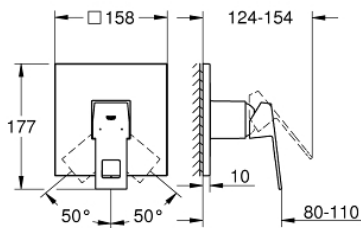

### PRODUCT DESCRIPTION

- Colour: brushed hard graphite
- trim set for GROHE Rapido SmartBox (35 604)
- GROHE SilkMove 46 mm ceramic cartridge
- GROHE LongLife finish
- GROHE FastFixation escutcheon with covered shaft sealing and covered fixing
- metal escutcheon, retroactively 6° adjustable
- without roughing-in set 35 600/35 604 (please order separately)
- outlet B or C = 30 l/min