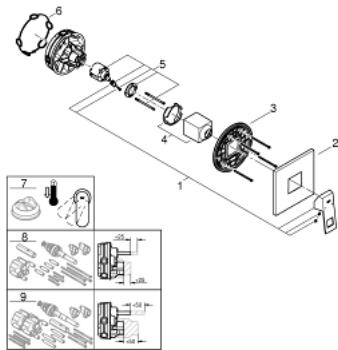

## 24 061 AL0 EUROCUBE SINGLE-LEVER SHOWER MIXER

### PRODUCT DESCRIPTION

- Colour: brushed hard graphite
- trim set for GROHE Rapido SmartBox (35 604)
- GROHE SilkMove 46 mm ceramic cartridge
- GROHE LongLife finish
- GROHE FastFixation escutcheon with covered shaft sealing and covered fixing
- metal escutcheon, retroactively 6° adjustable
- without roughing-in set 35 600/35 604 (please order separately)
- outlet B or C = 30 l/min

### SPARE PARTS, March 2019 – now

1: Lever (Spare part-nr. 46782AL0)

2: Escutcheon (Spare part-nr. 48430AL0)

3: Mounting plate (Spare part-nr. 48441000)

4: Cap (Spare part-nr. 46784AL0)

5: Cartridge (Spare part-nr. 46048000)

6: Seal (Spare part-nr. 48360000)

7: Temperature limiter (Spare part-nr. 46375000)\*

8: Universal extension set single-lever mixers, 25 mm (Spare part-nr. 14056000

)\*

9: Universal extension set single-lever mixers, 50 mm (Spare part-nr. 14057000