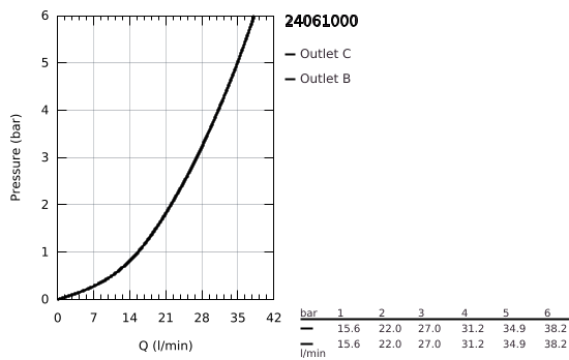

24 061 000 EUROCUBE SINGLE-LEVER SHOWER MIXER

PRODUCT DESCRIPTION

- Colour: chrome
- trim set for GROHE Rapido SmartBox (35 604)
- GROHE SilkMove 46 mm ceramic cartridge
- GROHE FastFixation escutcheon with covered shaft sealing and covered fixing
- metal escutcheon, retroactively 6° adjustable
- without roughing-in set 35 600/35 604 (please order separately)
- outlet B or C = 30 l/min

24 061 000 EUROCUBE SINGLE-LEVER SHOWER MIXER

SPARE PARTS, July 2017 – now

1: Lever (Spare part-nr. 46782000)

2: Escutcheon (Spare part-nr. 48430000)

3: Mounting plate (Spare part-nr. 48441000)

4: Cap (Spare part-nr. 46784000)