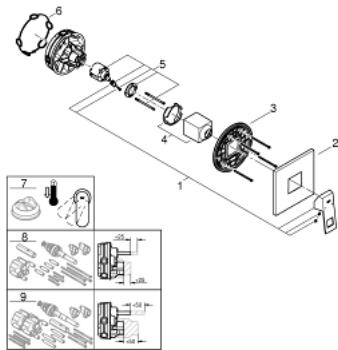

24 061 000 EUROCUBE SINGLE-LEVER SHOWER MIXER

PRODUCT DESCRIPTION

- Colour: chrome
- trim set for GROHE Rapido SmartBox (35 604)
- GROHE SilkMove 46 mm ceramic cartridge
- GROHE FastFixation escutcheon with covered shaft sealing and covered fixing
- metal escutcheon, retroactively 6° adjustable
- without roughing-in set 35 600/35 604 (please order separately)
- outlet B or C = 30 l/min

24 061 000 EUROCUBE SINGLE-LEVER SHOWER MIXER

SPARE PARTS, July 2017 – now

1: Lever (Spare part-nr. 46782000)

2: Escutcheon (Spare part-nr. 48430000)

3: Mounting plate (Spare part-nr. 48441000)

4: Cap (Spare part-nr. 46784000)

5: Cartridge (Spare part-nr. 46048000)

6: Seal (Spare part-nr. 48360000)

7: Temperature limiter (Spare part-nr. 46375000)*

8: Universal extension set single-lever mixers, 25 mm (Spare part-nr. 14056000

)*

9: Universal extension set single-lever mixers, 50 mm (Spare part-nr. 14057000

)*

* Optional accessories