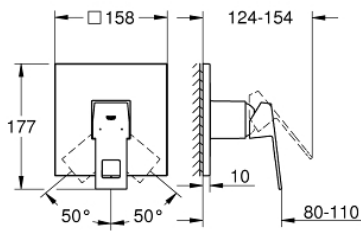

24 061 000 EUROCUBE SINGLE-LEVER SHOWER MIXER

PRODUCT DESCRIPTION

- Colour: chrome
- trim set for GROHE Rapido SmartBox (35 604)
- GROHE SilkMove 46 mm ceramic cartridge
- GROHE FastFixation escutcheon with covered shaft sealing and covered fixing
- metal escutcheon, retroactively 6° adjustable
- without roughing-in set 35 600/35 604 (please order separately)
- outlet B or C = 30 l/min

24 061 000 EUROCUBE SINGLE-LEVER SHOWER MIXER

SPARE PARTS, July 2017 – now

1: Lever (Spare part-nr. 46782000)

2: Escutcheon (Spare part-nr. 48430000)

3: Mounting plate (Spare part-nr. 48441000)

4: Cap (Spare part-nr. 46784000)

5: Cartridge (Spare part-nr. 46048000)

6: Seal (Spare part-nr. 48360000)

7: Temperature limiter (Spare part-nr. 46375000)*

8: Universal extension set single-lever mixers, 25 mm (Spare part-nr. 14056000

)*