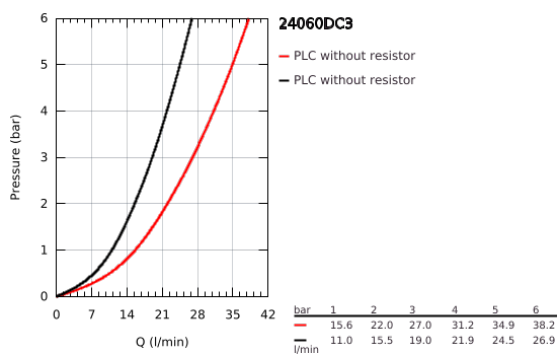

24 060 DC3 GROHE PLUS SINGLE-LEVER MIXER WITH 2-WAY DIVERTER

PRODUCT DESCRIPTION

- Colour: supersteel
- trim set for GROHE Rapido SmartBox (35 604)
- GROHE SilkMove 46 mm ceramic cartridge
- GROHE LongLife finish
- GROHE FastFixation escutcheon with covered shaft sealing and covered fixing
- metal escutcheon, retroactively 6° adjustable
- automatic 2-way diverter
- outlet B = 27 l/min, outlet C = 27 l/min
- without roughing-in-set

24 060 DC3 GROHE PLUS SINGLE-LEVER MIXER WITH 2-WAY DIVERTER

SPARE PARTS, January 2019 – now

- 1: Lever (Spare part-nr. 48496DC0)
- 2: Escutcheon (Spare part-nr. 49118DC0)
- 3: Mounting plate (Spare part-nr. 48438000)
- 4: Cap (Spare part-nr. 48495DC0)
- 5: Diverter (Spare part-nr. 48442DC0)
- 6: Cartridge (Spare part-nr. 46048000)
- 7: Non-return valve (Spare part-nr. 49085000)
- 8: Seal (Spare part-nr. 48360000)
- 9: Temperature limiter (Spare part-nr. 46375000)*
- 10: Backflow protection combination (Spare part-nr. 14055000)*
- 11: Universal extension set single-lever mixers, 25 mm (Spare part-nr. 14056000)*
- 12: Diverter (Spare part-nr. 48444DC0)*
- 13: Universal extension set single-lever mixers, 50 mm (Spare part-nr. 14057000)*
- 14: Diverter (Spare part-nr. 48445DC0)*