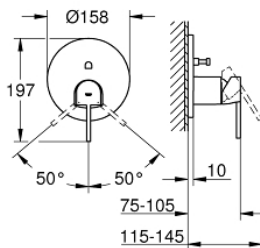

24 060 DC3 GROHE PLUS SINGLE-LEVER MIXER WITH 2-WAY DIVERTER

PRODUCT DESCRIPTION

- Colour: supersteel
- trim set for GROHE Rapido SmartBox (35 604)
- GROHE SilkMove 46 mm ceramic cartridge
- GROHE LongLife finish
- GROHE FastFixation escutcheon with covered shaft sealing and covered fixing
- metal escutcheon, retroactively 6° adjustable
- automatic 2-way diverter
- outlet B = 27 l/min, outlet C = 27 l/min
- without roughing-in-set

24 060 DC3 GROHE PLUS SINGLE-LEVER MIXER WITH 2-WAY DIVERTER

SPARE PARTS, January 2019 – now

- 1: Lever (Spare part-nr. 48496DC0)
- 2: Escutcheon (Spare part-nr. 49118DC0)
- 3: Mounting plate (Spare part-nr. 48438000)
- 4: Cap (Spare part-nr. 48495DC0)
- 5: Diverter (Spare part-nr. 48442DC0)
- 6: Cartridge (Spare part-nr. 46048000)
- 7: Non-return valve (Spare part-nr. 49085000)
- 8: Seal (Spare part-nr. 48360000)
- 9: Temperature limiter (Spare part-nr. 46375000)*
- 10: Backflow protection combination (Spare part-nr. 14055000)*
- 11: Universal extension set single-lever mixers, 25 mm (Spare part-nr. 14056000)*
- 12: Diverter (Spare part-nr. 48444DC0)*
- 13: Universal extension set single-lever mixers, 50 mm (Spare part-nr. 14057000)*
- 14: Diverter (Spare part-nr. 48445DC0)*