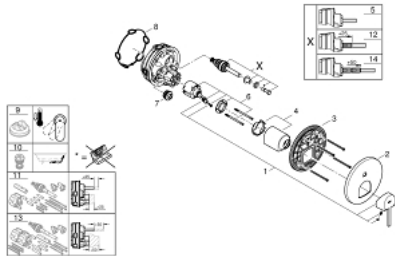

24 060 DC3 GROHE PLUS SINGLE-LEVER MIXER WITH 2-WAY DIVERTER

PRODUCT DESCRIPTION

- Colour: supersteel
- trim set for GROHE Rapido SmartBox (35 604)
- GROHE SilkMove 46 mm ceramic cartridge
- GROHE LongLife finish
- GROHE FastFixation escutcheon with covered shaft sealing and covered fixing
- metal escutcheon, retroactively 6° adjustable
- automatic 2-way diverter
- outlet B = 27 l/min, outlet C = 27 l/min
- without roughing-in-set

24 060 DC3 GROHE PLUS SINGLE-LEVER MIXER WITH 2-WAY DIVERTER

SPARE PARTS, January 2019 – now

- 1: Lever (Spare part-nr. 48496DC0)
- 2: Escutcheon (Spare part-nr. 49118DC0)
- 3: Mounting plate (Spare part-nr. 48438000)
- 4: Cap (Spare part-nr. 48495DC0)
- 5: Diverter (Spare part-nr. 48442DC0)
- 6: Cartridge (Spare part-nr. 46048000)
- 7: Non-return valve (Spare part-nr. 49085000)
- 8: Seal (Spare part-nr. 48360000)
- 9: Temperature limiter (Spare part-nr. 46375000)*
- 10: Backflow protection combination (Spare part-nr. 14055000)*
- 11: Universal extension set single-lever mixers, 25 mm (Spare part-nr. 14056000)*
- 12: Diverter (Spare part-nr. 48444DC0)*
- 13: Universal extension set single-lever mixers, 50 mm (Spare part-nr. 14057000)*
- 14: Diverter (Spare part-nr. 48445DC0)*