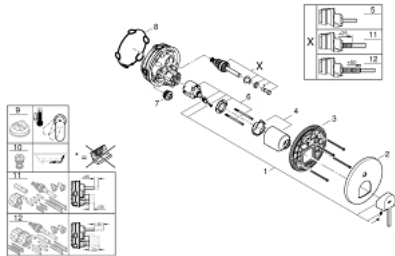

24 060 003 GROHE PLUS SINGLE-LEVER MIXER WITH 2-WAY DIVERTER

PRODUCT DESCRIPTION

- Colour: chrome
- trim set for GROHE Rapido SmartBox (35 604)
- GROHE SilkMove 46 mm ceramic cartridge
- GROHE LongLife finish
- GROHE FastFixation escutcheon with covered shaft sealing and covered fixing
- metal escutcheon, retroactively 6° adjustable
- automatic 2-way diverter
- outlet B = 27 l/min, outlet C = 27 l/min

24 060 003 GROHE PLUS SINGLE-LEVER MIXER WITH 2-WAY DIVERTER

SPARE PARTS, August 2018 – now

- 1: lever (Spare part-nr. 48496000)
 - 2: escutcheon (Spare part-nr. 49118000)
 - 3: Mounting plate (Spare part-nr. 48438000)
 - 4: cap (Spare part-nr. 48495000)
 - 5: Diverter (Spare part-nr. 48442000)
 - 6: Cartridge (Spare part-nr. 46048000)
 - 7: Non-return valve (Spare part-nr. 49085000)
 - 8: Seal (Spare part-nr. 48360000)
 - 9: Temperature limiter (Spare part-nr. 46375000)*
 - 10: Backflow protection combination (Spare part-nr. 14055000)*
 - 11: Universal extension set single-lever mixers, 25 mm (Spare part-nr. 14056000)*
 - 12: Universal extension set single-lever mixers, 50 mm (Spare part-nr. 14057000)*
- * Optional accessories