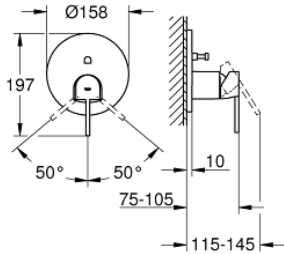

24 060 003 GROHE PLUS SINGLE-LEVER MIXER WITH 2-WAY DIVERTER

PRODUCT DESCRIPTION

- Colour: chrome
- trim set for GROHE Rapido SmartBox (35 604)
- GROHE SilkMove 46 mm ceramic cartridge
- GROHE LongLife finish
- GROHE FastFixation escutcheon with covered shaft sealing and covered fixing
- metal escutcheon, retroactively 6° adjustable
- automatic 2-way diverter
- outlet B = 27 l/min, outlet C = 27 l/min

24 060 003 GROHE PLUS SINGLE-LEVER MIXER WITH 2-WAY DIVERTER

SPARE PARTS, August 2018 – now

- 1: lever (Spare part-nr. 48496000)
 - 2: escutcheon (Spare part-nr. 49118000)
 - 3: Mounting plate (Spare part-nr. 48438000)
 - 4: cap (Spare part-nr. 48495000)
 - 5: Diverter (Spare part-nr. 48442000)
 - 6: Cartridge (Spare part-nr. 46048000)
 - 7: Non-return valve (Spare part-nr. 49085000)
 - 8: Seal (Spare part-nr. 48360000)
 - 9: Temperature limiter (Spare part-nr. 46375000)*
 - 10: Backflow protection combination (Spare part-nr. 14055000)*
 - 11: Universal extension set single-lever mixers, 25 mm (Spare part-nr. 14056000)*
 - 12: Universal extension set single-lever mixers, 50 mm (Spare part-nr. 14057000)*
- * Optional accessories