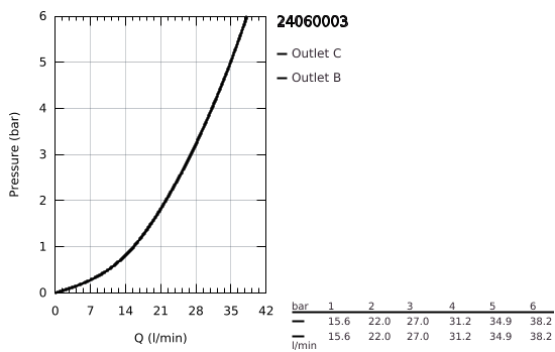

24 060 003 GROHE PLUS SINGLE-LEVER MIXER WITH 2-WAY DIVERTER

PRODUCT DESCRIPTION

- Colour: chrome
- trim set for GROHE Rapido SmartBox (35 604)
- GROHE SilkMove 46 mm ceramic cartridge
- GROHE LongLife finish
- GROHE FastFixation escutcheon with covered shaft sealing and covered fixing
- metal escutcheon, retroactively 6° adjustable
- automatic 2-way diverter
- outlet B = 27 l/min, outlet C = 27 l/min

24 060 003 GROHE PLUS SINGLE-LEVER MIXER WITH 2-WAY DIVERTER

SPARE PARTS, August 2018 – now

- 1: lever (Spare part-nr. 48496000)
 - 2: escutcheon (Spare part-nr. 49118000)
 - 3: Mounting plate (Spare part-nr. 48438000)
 - 4: cap (Spare part-nr. 48495000)
 - 5: Diverter (Spare part-nr. 48442000)
 - 6: Cartridge (Spare part-nr. 46048000)
 - 7: Non-return valve (Spare part-nr. 49085000)
 - 8: Seal (Spare part-nr. 48360000)
 - 9: Temperature limiter (Spare part-nr. 46375000)*
 - 10: Backflow protection combination (Spare part-nr. 14055000)*
 - 11: Universal extension set single-lever mixers, 25 mm (Spare part-nr. 14056000)*
 - 12: Universal extension set single-lever mixers, 50 mm (Spare part-nr. 14057000)*
- * Optional accessories