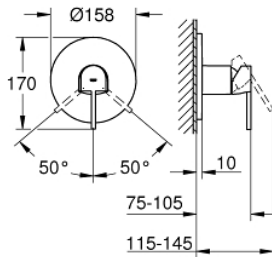

24 059 DC3 GROHE PLUS SINGLE-LEVER SHOWER MIXER

PRODUCT DESCRIPTION

- Colour: supersteel
- trim set for GROHE Rapido SmartBox (35 604)
- GROHE SilkMove 46 mm ceramic cartridge
- GROHE LongLife finish
- GROHE FastFixation escutcheon with covered shaft sealing and covered fixing
- metal escutcheon, retroactively 6° adjustable
- outlet B or C = 30 l/min
- without roughing-in-set

24 059 DC3 GROHE PLUS SINGLE-LEVER SHOWER MIXER

SPARE PARTS, January 2019 – now

- 1: Lever (Spare part-nr. 48496DC0)
- 2: Escutcheon (Spare part-nr. 49116DC0)
- 3: Mounting plate (Spare part-nr. 48441000)
- 4: Cap (Spare part-nr. 48495DC0)
- 5: Cartridge (Spare part-nr. 46048000)
- 6: Seal (Spare part-nr. 48360000)
- 7: Temperature limiter (Spare part-nr. 46375000)*
- 8: Backflow protection combination (Spare part-nr. 14055000)*
- 9: Universal extension set single-lever mixers, 25 mm (Spare part-nr. 14056000)*
- 10: Universal extension set single-lever mixers, 50 mm (Spare part-nr. 14057000)*