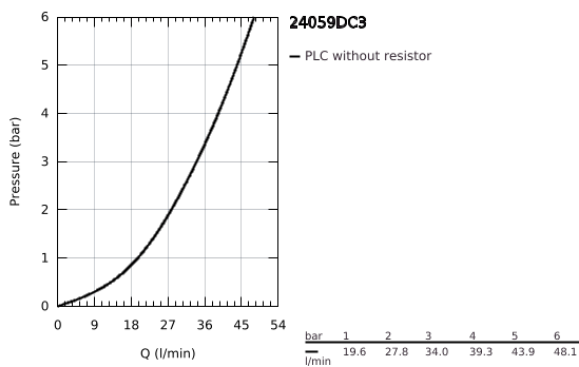

24 059 DC3 GROHE PLUS SINGLE-LEVER SHOWER MIXER

PRODUCT DESCRIPTION

- Colour: supersteel
- trim set for GROHE Rapido SmartBox (35 604)
- GROHE SilkMove 46 mm ceramic cartridge
- GROHE LongLife finish
- GROHE FastFixation escutcheon with covered shaft sealing and covered fixing
- metal escutcheon, retroactively 6° adjustable
- outlet B or C = 30 l/min
- without roughing-in-set

24 059 DC3 GROHE PLUS SINGLE-LEVER SHOWER MIXER

SPARE PARTS, January 2019 – now

- 1: Lever (Spare part-nr. 48496DC0)
- 2: Escutcheon (Spare part-nr. 49116DC0)
- 3: Mounting plate (Spare part-nr. 48441000)
- 4: Cap (Spare part-nr. 48495DC0)
- 5: Cartridge (Spare part-nr. 46048000)
- 6: Seal (Spare part-nr. 48360000)
- 7: Temperature limiter (Spare part-nr. 46375000)*
- 8: Backflow protection combination (Spare part-nr. 14055000)*
- 9: Universal extension set single-lever mixers, 25 mm (Spare part-nr. 14056000)*
- 10: Universal extension set single-lever mixers, 50 mm (Spare part-nr. 14057000)*