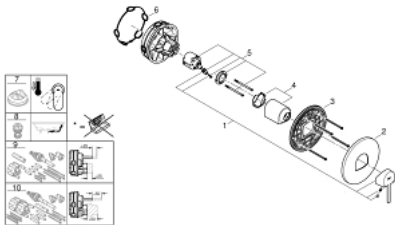

24 059 DC3 GROHE PLUS SINGLE-LEVER SHOWER MIXER

PRODUCT DESCRIPTION

- Colour: supersteel
- trim set for GROHE Rapido SmartBox (35 604)
- GROHE SilkMove 46 mm ceramic cartridge
- GROHE LongLife finish
- GROHE FastFixation escutcheon with covered shaft sealing and covered fixing
- metal escutcheon, retroactively 6° adjustable
- outlet B or C = 30 l/min
- without roughing-in-set

24 059 DC3 GROHE PLUS SINGLE-LEVER SHOWER MIXER

SPARE PARTS, January 2019 – now

- 1: Lever (Spare part-nr. 48496DC0)
- 2: Escutcheon (Spare part-nr. 49116DC0)
- 3: Mounting plate (Spare part-nr. 48441000)
- 4: Cap (Spare part-nr. 48495DC0)
- 5: Cartridge (Spare part-nr. 46048000)
- 6: Seal (Spare part-nr. 48360000)
- 7: Temperature limiter (Spare part-nr. 46375000)*
- 8: Backflow protection combination (Spare part-nr. 14055000)*
- 9: Universal extension set single-lever mixers, 25 mm (Spare part-nr. 14056000)*
- 10: Universal extension set single-lever mixers, 50 mm (Spare part-nr. 14057000)*