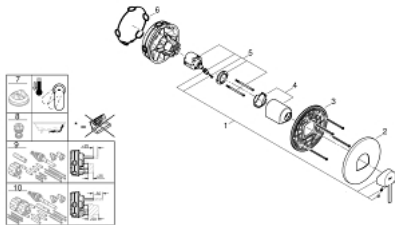

24 059 AL3 GROHE PLUS SINGLE-LEVER SHOWER MIXER

PRODUCT DESCRIPTION

- Colour: brushed hard graphite
- trim set for GROHE Rapido SmartBox (35 604)
- GROHE SilkMove 46 mm ceramic cartridge
- GROHE LongLife finish
- GROHE FastFixation escutcheon with covered shaft sealing and covered fixing
- metal escutcheon, retroactively 6° adjustable
- outlet B or C = 30 l/min
- without roughing-in-set

24 059 AL3 GROHE PLUS SINGLE-LEVER SHOWER MIXER

SPARE PARTS, March 2019 – now

- 1: Lever (Spare part-nr. 48496AL0)
- 2: Escutcheon (Spare part-nr. 49116AL0)
- 3: Mounting plate (Spare part-nr. 48441000)
- 4: Cap (Spare part-nr. 48495AL0)
- 5: Cartridge (Spare part-nr. 46048000)
- 6: Seal (Spare part-nr. 48360000)
- 7: Temperature limiter (Spare part-nr. 46375000)*
- 8: Backflow protection combination (Spare part-nr. 14055000)*
- 9: Universal extension set single-lever mixers, 25 mm (Spare part-nr. 14056000)*
- 10: Universal extension set single-lever mixers, 50 mm (Spare part-nr. 14057000)*