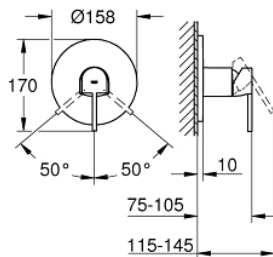

24 059 AL3 GROHE PLUS SINGLE-LEVER SHOWER MIXER

PRODUCT DESCRIPTION

- Colour: brushed hard graphite
- trim set for GROHE Rapido SmartBox (35 604)
- GROHE SilkMove 46 mm ceramic cartridge
- GROHE LongLife finish
- GROHE FastFixation escutcheon with covered shaft sealing and covered fixing
- metal escutcheon, retroactively 6° adjustable
- outlet B or C = 30 l/min
- without roughing-in-set

24 059 AL3 GROHE PLUS SINGLE-LEVER SHOWER MIXER

SPARE PARTS, March 2019 – now

- 1: Lever (Spare part-nr. 48496AL0)
- 2: Escutcheon (Spare part-nr. 49116AL0)
- 3: Mounting plate (Spare part-nr. 48441000)
- 4: Cap (Spare part-nr. 48495AL0)
- 5: Cartridge (Spare part-nr. 46048000)
- 6: Seal (Spare part-nr. 48360000)
- 7: Temperature limiter (Spare part-nr. 46375000)*
- 8: Backflow protection combination (Spare part-nr. 14055000)*
- 9: Universal extension set single-lever mixers, 25 mm (Spare part-nr. 14056000)*
- 10: Universal extension set single-lever mixers, 50 mm (Spare part-nr. 14057000)*