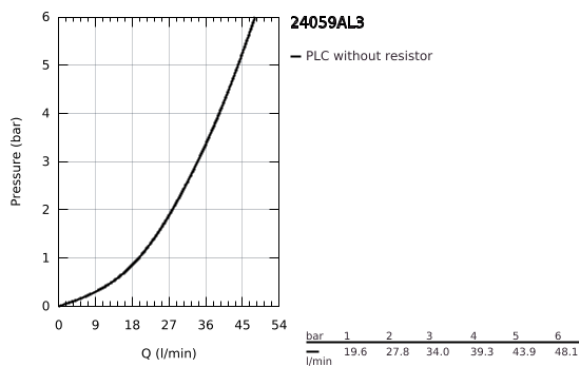

24 059 AL3 GROHE PLUS SINGLE-LEVER SHOWER MIXER

PRODUCT DESCRIPTION

- Colour: brushed hard graphite
- trim set for GROHE Rapido SmartBox (35 604)
- GROHE SilkMove 46 mm ceramic cartridge
- GROHE LongLife finish
- GROHE FastFixation escutcheon with covered shaft sealing and covered fixing
- metal escutcheon, retroactively 6° adjustable
- outlet B or C = 30 l/min
- without roughing-in-set

24 059 AL3 GROHE PLUS SINGLE-LEVER SHOWER MIXER

SPARE PARTS, March 2019 – now

- 1: Lever (Spare part-nr. 48496AL0)
- 2: Escutcheon (Spare part-nr. 49116AL0)
- 3: Mounting plate (Spare part-nr. 48441000)
- 4: Cap (Spare part-nr. 48495AL0)
- 5: Cartridge (Spare part-nr. 46048000)
- 6: Seal (Spare part-nr. 48360000)
- 7: Temperature limiter (Spare part-nr. 46375000)*
- 8: Backflow protection combination (Spare part-nr. 14055000)*
- 9: Universal extension set single-lever mixers, 25 mm (Spare part-nr. 14056000)*
- 10: Universal extension set single-lever mixers, 50 mm (Spare part-nr. 14057000)*