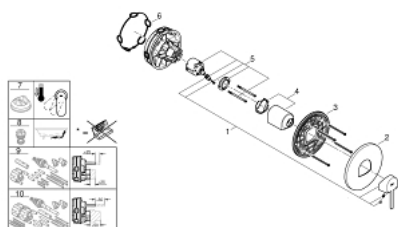

24 059 003 GROHE PLUS SINGLE-LEVER SHOWER MIXER

PRODUCT DESCRIPTION

- Colour: chrome
- trim set for GROHE Rapido SmartBox (35 604)
- GROHE SilkMove 46 mm ceramic cartridge
- GROHE LongLife finish
- GROHE FastFixation escutcheon with covered shaft sealing and covered fixing
- metal escutcheon, retroactively 6° adjustable
- outlet B or C = 30 l/min

24 059 003 GROHE PLUS SINGLE-LEVER SHOWER MIXER

SPARE PARTS, August 2018 – now

- 1: Lever (Spare part-nr. 48496000)
- 2: Escutcheon (Spare part-nr. 49116000)
- 3: Mounting plate (Spare part-nr. 48441000)
- 4: Cap (Spare part-nr. 48495000)
- 5: Cartridge (Spare part-nr. 46048000)
- 6: Seal (Spare part-nr. 48360000)
- 7: Temperature limiter (Spare part-nr. 46375000)*
- 8: Backflow protection combination (Spare part-nr. 14055000)*
- 9: Universal extension set single-lever mixers, 25 mm (Spare part-nr. 14056000)*
- 10: Universal extension set single-lever mixers, 50 mm (Spare part-nr. 14057000)*