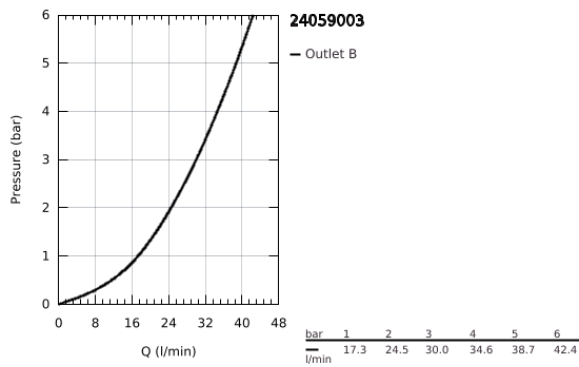

24 059 003 GROHE PLUS SINGLE-LEVER SHOWER MIXER

PRODUCT DESCRIPTION

- Colour: chrome
- trim set for GROHE Rapido SmartBox (35 604)
- GROHE SilkMove 46 mm ceramic cartridge
- GROHE LongLife finish
- GROHE FastFixation escutcheon with covered shaft sealing and covered fixing
- metal escutcheon, retroactively 6° adjustable
- outlet B or C = 30 l/min

24 059 003 GROHE PLUS SINGLE-LEVER SHOWER MIXER

SPARE PARTS, August 2018 – now

- 1: Lever (Spare part-nr. 48496000)
- 2: Escutcheon (Spare part-nr. 49116000)
- 3: Mounting plate (Spare part-nr. 48441000)
- 4: Cap (Spare part-nr. 48495000)
- 5: Cartridge (Spare part-nr. 46048000)
- 6: Seal (Spare part-nr. 48360000)
- 7: Temperature limiter (Spare part-nr. 46375000)*
- 8: Backflow protection combination (Spare part-nr. 14055000)*
- 9: Universal extension set single-lever mixers, 25 mm (Spare part-nr. 14056000)*
- 10: Universal extension set single-lever mixers, 50 mm (Spare part-nr. 14057000)*