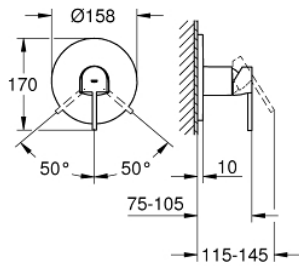

24 059 003 GROHE PLUS SINGLE-LEVER SHOWER MIXER

PRODUCT DESCRIPTION

- Colour: chrome
- trim set for GROHE Rapido SmartBox (35 604)
- GROHE SilkMove 46 mm ceramic cartridge
- GROHE LongLife finish
- GROHE FastFixation escutcheon with covered shaft sealing and covered fixing
- metal escutcheon, retroactively 6° adjustable
- outlet B or C = 30 l/min

24 059 003 GROHE PLUS SINGLE-LEVER SHOWER MIXER

SPARE PARTS, August 2018 – now

- 1: Lever (Spare part-nr. 48496000)
- 2: Escutcheon (Spare part-nr. 49116000)
- 3: Mounting plate (Spare part-nr. 48441000)
- 4: Cap (Spare part-nr. 48495000)
- 5: Cartridge (Spare part-nr. 46048000)
- 6: Seal (Spare part-nr. 48360000)
- 7: Temperature limiter (Spare part-nr. 46375000)*
- 8: Backflow protection combination (Spare part-nr. 14055000)*
- 9: Universal extension set single-lever mixers, 25 mm (Spare part-nr. 14056000)*
- 10: Universal extension set single-lever mixers, 50 mm (Spare part-nr. 14057000)*