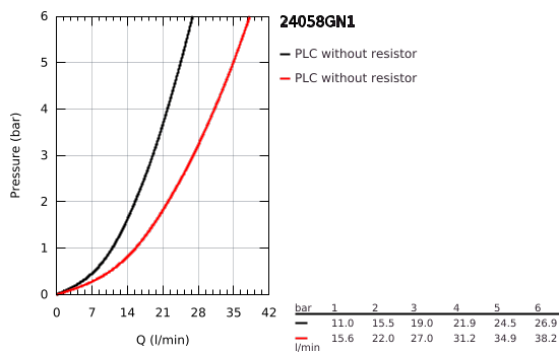

24 058 GN1 ESSENCE SINGLE-LEVER MIXER WITH 2-WAY DIVERTER

PRODUCT DESCRIPTION

- Colour: brushed cool sunrise
- trim set for GROHE Rapido SmartBox (35 604)
- GROHE SilkMove 46 mm ceramic cartridge
- GROHE LongLife finish
- GROHE FastFixation escutcheon with covered shaft sealing and covered fixing
- metal escutcheon, retroactively 6° adjustable
- automatic 2-way diverter
- without roughing-in set 35 600/35 604 (please order separately)
- outlet B = 27 l/min, outlet C = 27 l/min

24 058 GN1 ESSENCE SINGLE-LEVER MIXER WITH 2-WAY DIVERTER

SPARE PARTS, October 2016 – now

- 1: Lever (Spare part-nr. 46917GN0)
- 2: Fitting ring (Spare part-nr. 46715000)
- 3: Cartridge (Spare part-nr. 46580000)
- 4: Pop-up rod (Spare part-nr. 46739GN0)
- 5: Mousseur (Spare part-nr. 48270000)
- 6: Shank mounting kit (Spare part-nr. 46645000)
- 7: Waste set 1 1/4" (Spare part-nr. 28910GN0)
- 7.1: Plug (Spare part-nr. 07182GN0)
- 7.2: Eccentric rod (Spare part-nr. 07052000)
- 8: Mounting wrench (Spare part-nr. 19017000)*
- 9: Eccentric rod (Spare part-nr. 07341000)*