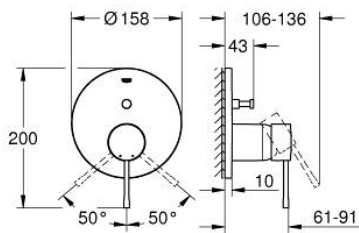

24 058 GL1 ESSENCE SINGLE-LEVER MIXER WITH 2-WAY DIVERTER

PRODUCT DESCRIPTION

- Colour: cool sunrise
- trim set for GROHE Rapido SmartBox (35 604)
- GROHE SilkMove 46 mm ceramic cartridge
- GROHE LongLife finish
- GROHE FastFixation escutcheon with covered shaft sealing and covered fixing
- metal escutcheon, retroactively 6° adjustable
- automatic 2-way diverter
- without roughing-in set 35 600/35 604 (please order separately)
- outlet B = 27 l/min, outlet C = 27 l/min

24 058 GL1 ESSENCE SINGLE-LEVER MIXER WITH 2-WAY DIVERTER

SPARE PARTS, July 2016 – now

- 1: Lever (Spare part-nr. 46917GL0)
- 2: Fitting ring (Spare part-nr. 46715000)
- 3: Cartridge (Spare part-nr. 46580000)
- 4: lift rod (Spare part-nr. 46739GL0)
- 5: Mousseur (Spare part-nr. 48270000)
- 6: Shank mounting kit (Spare part-nr. 46645000)
- 7: Waste set 1 1/4" (Spare part-nr. 28910GL0)
- 7.1: Plug (Spare part-nr. 07182GL0)
- 7.2: Eccentric rod (Spare part-nr. 07052000)
- 8: Mounting wrench (Spare part-nr. 19017000)*
- 9: Eccentric rod (Spare part-nr. 07341000)*