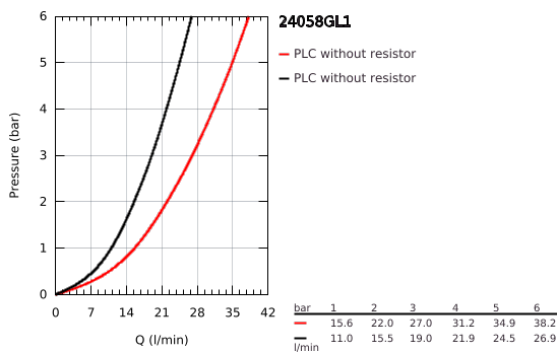

24 058 GL1 ESSENCE SINGLE-LEVER MIXER WITH 2-WAY DIVERTER

PRODUCT DESCRIPTION

- Colour: cool sunrise
- trim set for GROHE Rapido SmartBox (35 604)
- GROHE SilkMove 46 mm ceramic cartridge
- GROHE LongLife finish
- GROHE FastFixation escutcheon with covered shaft sealing and covered fixing
- metal escutcheon, retroactively 6° adjustable
- automatic 2-way diverter
- without roughing-in set 35 600/35 604 (please order separately)
- outlet B = 27 l/min, outlet C = 27 l/min

24 058 GL1 ESSENCE SINGLE-LEVER MIXER WITH 2-WAY DIVERTER

SPARE PARTS, July 2016 – now

- 1: Lever (Spare part-nr. 46917GL0)
- 2: Fitting ring (Spare part-nr. 46715000)
- 3: Cartridge (Spare part-nr. 46580000)
- 4: lift rod (Spare part-nr. 46739GL0)
- 5: Mousseur (Spare part-nr. 48270000)
- 6: Shank mounting kit (Spare part-nr. 46645000)
- 7: Waste set 1 1/4" (Spare part-nr. 28910GL0)
- 7.1: Plug (Spare part-nr. 07182GL0)
- 7.2: Eccentric rod (Spare part-nr. 07052000)
- 8: Mounting wrench (Spare part-nr. 19017000)*
- 9: Eccentric rod (Spare part-nr. 07341000)*