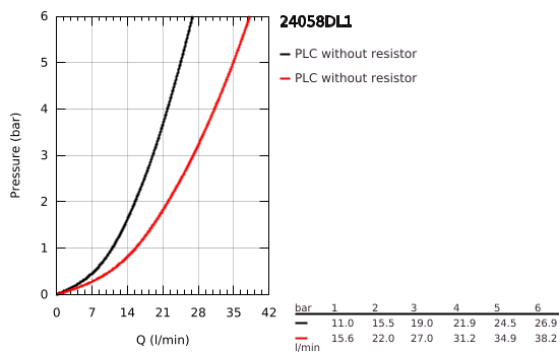

24 058 DL1 ESSENCE SINGLE-LEVER MIXER WITH 2-WAY DIVERTER

PRODUCT DESCRIPTION

- Colour: brushed warm sunset
- trim set for GROHE Rapido SmartBox (35 604)
- GROHE SilkMove 46 mm ceramic cartridge
- GROHE LongLife finish
- GROHE FastFixation escutcheon with covered shaft sealing and covered fixing
- metal escutcheon, retroactively 6° adjustable
- automatic 2-way diverter
- without roughing-in set 35 600/35 604 (please order separately)
- outlet B = 27 l/min, outlet C = 27 l/min

24 058 DL1 ESSENCE SINGLE-LEVER MIXER WITH 2-WAY DIVERTER

SPARE PARTS, October 2016 – now

- 1: Lever (Spare part-nr. 46917DL0)
- 2: Fitting ring (Spare part-nr. 46715000)
- 3: Cartridge (Spare part-nr. 46580000)
- 4: lift rod (Spare part-nr. 46739DL0)
- 5: Mousseur (Spare part-nr. 48270000)
- 6: Shank mounting kit (Spare part-nr. 46645000)
- 7: Waste set 1 1/4" (Spare part-nr. 28910DL0)
- 7.1: Plug (Spare part-nr. 07182DL0)
- 7.2: Eccentric rod (Spare part-nr. 07052000)
- 8: Mounting wrench (Spare part-nr. 19017000)*
- 9: Eccentric rod (Spare part-nr. 07341000)*