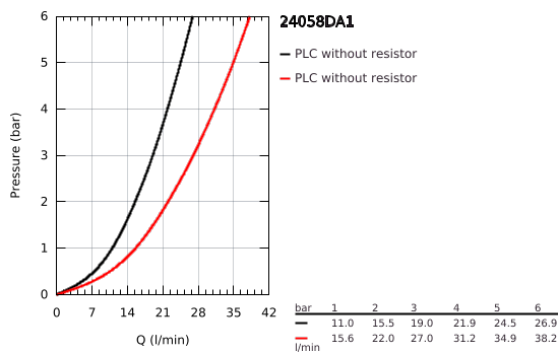

## 24 058 DA1 ESSENCE SINGLE-LEVER MIXER WITH 2-WAY DIVERTER

### PRODUCT DESCRIPTION

- Colour: warm sunset
- trim set for GROHE Rapido SmartBox (35 604)
- GROHE SilkMove 46 mm ceramic cartridge
- GROHE LongLife finish
- GROHE FastFixation escutcheon with covered shaft sealing and covered fixing
- metal escutcheon, retroactively 6° adjustable
- automatic 2-way diverter
- without roughing-in set 35 600/35 604 (please order separately)
- outlet B = 27 l/min, outlet C = 27 l/min