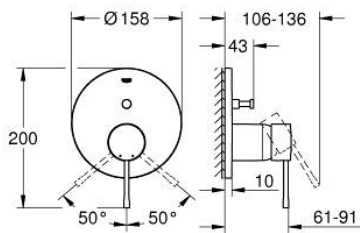

## 24 058 DA1 ESSENCE SINGLE-LEVER MIXER WITH 2-WAY DIVERTER

### PRODUCT DESCRIPTION

- Colour: warm sunset
- trim set for GROHE Rapido SmartBox (35 604)
- GROHE SilkMove 46 mm ceramic cartridge
- GROHE LongLife finish
- GROHE FastFixation escutcheon with covered shaft sealing and covered fixing
- metal escutcheon, retroactively 6° adjustable
- automatic 2-way diverter
- without roughing-in set 35 600/35 604 (please order separately)
- outlet B = 27 l/min, outlet C = 27 l/min

### SPARE PARTS, July 2016 – now

- 1: Lever (Spare part-nr. 46917DA0)
- 2: Fitting ring (Spare part-nr. 46715000)
- 3: Cartridge (Spare part-nr. 46580000)
- 4: lift rod (Spare part-nr. 46739DA0)
- 5: Mousseur (Spare part-nr. 48270000)
- 6: Shank mounting kit (Spare part-nr. 46645000)
- 7: Waste set 1 1/4" (Spare part-nr. 28910DA0)
- 7.1: Plug (Spare part-nr. 07182DA0)
- 7.2: Eccentric rod (Spare part-nr. 07052000)
- 8: Mounting wrench (Spare part-nr. 19017000)\*
- 9: Eccentric rod (Spare part-nr. 07341000)\*