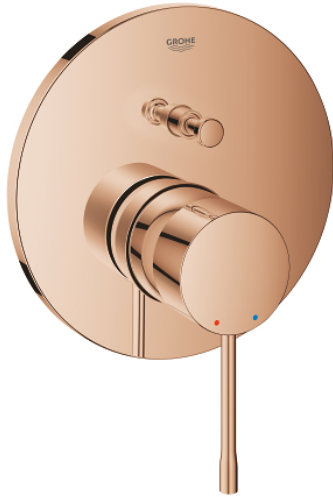

## 24 058 DA1 ESSENCE SINGLE-LEVER MIXER WITH 2-WAY DIVERTER

### PRODUCT DESCRIPTION

- Colour: warm sunset
- trim set for GROHE Rapido SmartBox (35 604)
- GROHE SilkMove 46 mm ceramic cartridge
- GROHE LongLife finish
- GROHE FastFixation escutcheon with covered shaft sealing and covered fixing
- metal escutcheon, retroactively 6° adjustable
- automatic 2-way diverter
- without roughing-in set 35 600/35 604 (please order separately)
- outlet B = 27 l/min, outlet C = 27 l/min

### SPARE PARTS, July 2016 – now

- 1: Lever (Spare part-nr. 46917DA0)
- 2: Fitting ring (Spare part-nr. 46715000)
- 3: Cartridge (Spare part-nr. 46580000)
- 4: lift rod (Spare part-nr. 46739DA0)
- 5: Mousseur (Spare part-nr. 48270000)
- 6: Shank mounting kit (Spare part-nr. 46645000)
- 7: Waste set 1 1/4" (Spare part-nr. 28910DA0)
- 7.1: Plug (Spare part-nr. 07182DA0)
- 7.2: Eccentric rod (Spare part-nr. 07052000)
- 8: Mounting wrench (Spare part-nr. 19017000)\*
- 9: Eccentric rod (Spare part-nr. 07341000)\*