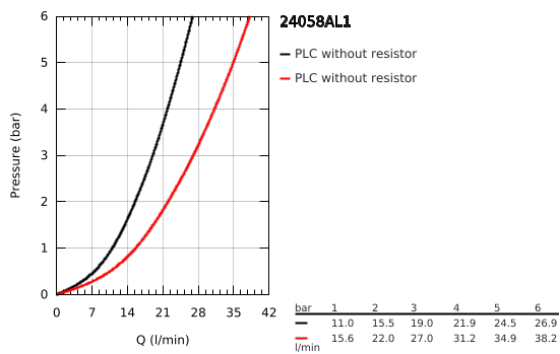

24 058 AL1 ESSENCE SINGLE-LEVER MIXER WITH 2-WAY DIVERTER

PRODUCT DESCRIPTION

- Colour: brushed hard graphite
- trim set for GROHE Rapido SmartBox (35 604)
- GROHE SilkMove 46 mm ceramic cartridge
- GROHE LongLife finish
- GROHE FastFixation escutcheon with covered shaft sealing and covered fixing
- metal escutcheon, retroactively 6° adjustable
- automatic 2-way diverter
- without roughing-in set 35 600/35 604 (please order separately)
- outlet B = 27 l/min, outlet C = 27 l/min

24 058 AL1 ESSENCE SINGLE-LEVER MIXER WITH 2-WAY DIVERTER

SPARE PARTS, July 2017 – now

- 1: Lever (Spare part-nr. 46915AL0)
 - 2: Escutcheon (Spare part-nr. 48429AL0)
 - 3: Mounting plate (Spare part-nr. 48440000)
 - 4: Cap (Spare part-nr. 02693AL0)
 - 5: Diverter (Spare part-nr. 48442AL0)
 - 6: Cartridge (Spare part-nr. 46048000)
 - 7: Non-return valve (Spare part-nr. 49085000)
 - 8: Seal (Spare part-nr. 48360000)
 - 9: Temperature limiter (Spare part-nr. 46308000)*
 - 10: Backflow protection combination (Spare part-nr. 14055000)*
 - 11: Universal extension set single-lever mixers, 25 mm (Spare part-nr. 14056000)*
 - 12: Diverter (Spare part-nr. 48444AL0)*
 - 13: Universal extension set single-lever mixers, 50 mm (Spare part-nr. 14057000)*
 - 14: Diverter (Spare part-nr. 48445AL0)*
- * Optional accessories