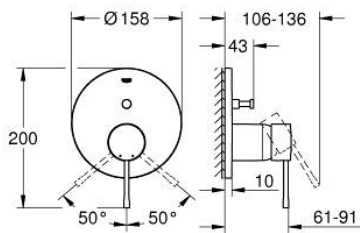

## 24 058 001 ESSENCE SINGLE-LEVER MIXER WITH 2-WAY DIVERTER

### PRODUCT DESCRIPTION

- Colour: chrome
- trim set for GROHE Rapido SmartBox (35 604)
- GROHE SilkMove 46 mm ceramic cartridge
- GROHE LongLife finish
- GROHE FastFixation escutcheon with covered shaft sealing and covered fixing
- metal escutcheon, retroactively 6° adjustable
- automatic 2-way diverter
- without roughing-in set 35 600/35 604 (please order separately)
- outlet B = 27 l/min, outlet C = 27 l/min

### SPARE PARTS, July 2017 – now

- 1: Lever (Spare part-nr. 46915000)
- 2: Escutcheon (Spare part-nr. 48429000)
- 3: Mounting plate (Spare part-nr. 48440000)
- 4: Cap (Spare part-nr. 02693000)
- 5: Diverter (Spare part-nr. 48442000)
- 6: Cartridge (Spare part-nr. 46048000)
- 7: Non-return valve (Spare part-nr. 49085000)
- 8: Seal (Spare part-nr. 48360000)
- 9: Temperature limiter (Spare part-nr. 46308000)\*
- 10: Backflow protection combination (Spare part-nr. 14055000)\*
- 11: Universal extension set single-lever mixers, 25 mm (Spare part-nr. 1405600)\*
- 12: Diverter (Spare part-nr. 48444000)\*
- 13: Universal extension set single-lever mixers, 50 mm (Spare part-nr. 1405700)\*
- 14: Diverter (Spare part-nr. 48445000)\*