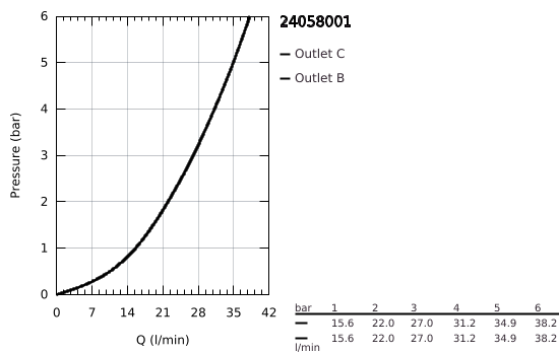

## 24 058 001 ESSENCE SINGLE-LEVER MIXER WITH 2-WAY DIVERTER

### PRODUCT DESCRIPTION

- Colour: chrome
- trim set for GROHE Rapido SmartBox (35 604)
- GROHE SilkMove 46 mm ceramic cartridge
- GROHE LongLife finish
- GROHE FastFixation escutcheon with covered shaft sealing and covered fixing
- metal escutcheon, retroactively 6° adjustable
- automatic 2-way diverter
- without roughing-in set 35 600/35 604 (please order separately)
- outlet B = 27 l/min, outlet C = 27 l/min