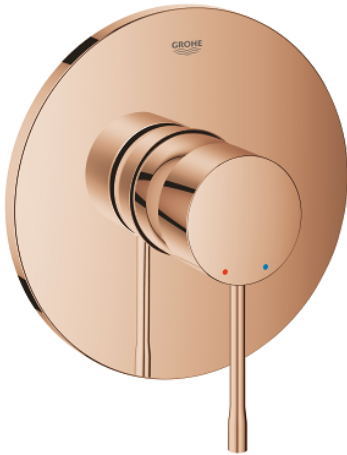

24 057 DA1 ESSENCE SINGLE-LEVER SHOWER MIXER

PRODUCT DESCRIPTION

- Colour: warm sunset
- trim set for GROHE Rapido SmartBox (35 604)
- GROHE SilkMove 46 mm ceramic cartridge
- GROHE LongLife finish
- GROHE FastFixation escutcheon with covered shaft sealing and covered fixing
- metal escutcheon, retroactively 6° adjustable
- without roughing-in set 35 600/35 604 (please order separately)
- outlet B or C = 30 l/min