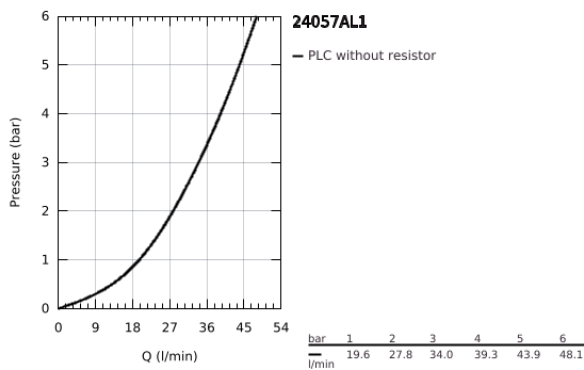

24 057 AL1 ESSENCE SINGLE-LEVER SHOWER MIXER

PRODUCT DESCRIPTION

- Colour: brushed hard graphite
- trim set for GROHE Rapido SmartBox (35 604)
- GROHE SilkMove 46 mm ceramic cartridge
- GROHE LongLife finish
- GROHE FastFixation escutcheon with covered shaft sealing and covered fixing
- metal escutcheon, retroactively 6° adjustable
- without roughing-in set 35 600/35 604 (please order separately)
- outlet B or C = 30 l/min

24 057 AL1 ESSENCE SINGLE-LEVER SHOWER MIXER

SPARE PARTS, July 2017 – now

- 1: Lever (Spare part-nr. 46915AL0)
 - 2: Escutcheon (Spare part-nr. 48428AL0)
 - 3: Mounting plate (Spare part-nr. 48439000)
 - 4: Cap (Spare part-nr. 02693AL0)
 - 5: Cartridge (Spare part-nr. 46048000)
 - 6: Seal (Spare part-nr. 48360000)
 - 7: Temperature limiter (Spare part-nr. 46308000)*
 - 8: Universal extension set single-lever mixers, 25 mm (Spare part-nr. 14056000)*
 - 9: Universal extension set single-lever mixers, 50 mm (Spare part-nr. 14057000)*
- * Optional accessories