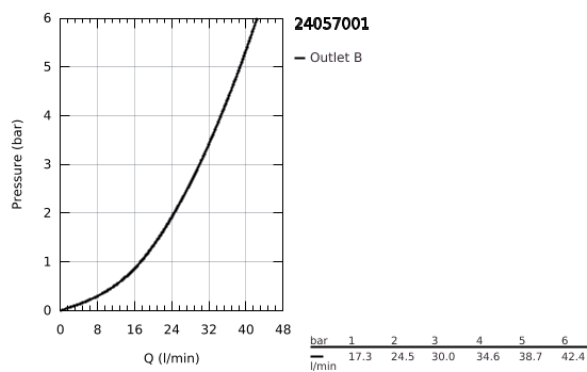

24 057 001 ESSENCE SINGLE-LEVER SHOWER MIXER

PRODUCT DESCRIPTION

- Colour: chrome
- trim set for GROHE Rapido SmartBox (35 604)
- GROHE SilkMove 46 mm ceramic cartridge
- GROHE LongLife finish
- GROHE FastFixation escutcheon with covered shaft sealing and covered fixing
- metal escutcheon, retroactively 6° adjustable
- without roughing-in set 35 600/35 604 (please order separately)
- outlet B or C = 30 l/min

24 057 001 ESSENCE SINGLE-LEVER SHOWER MIXER

SPARE PARTS, July 2017 – now

- 1: Lever (Spare part-nr. 46915000)
 - 2: Escutcheon (Spare part-nr. 48428000)
 - 3: Mounting plate (Spare part-nr. 48439000)
 - 4: Cap (Spare part-nr. 02693000)
 - 5: Cartridge (Spare part-nr. 46048000)
 - 6: Seal (Spare part-nr. 48360000)
 - 7: Temperature limiter (Spare part-nr. 46308000)*
 - 8: Universal extension set single-lever mixers, 25 mm (Spare part-nr. 14056000)*
 - 9: Universal extension set single-lever mixers, 50 mm (Spare part-nr. 14057000)*
- * Optional accessories