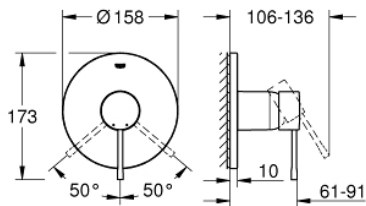

24 057 001 ESSENCE SINGLE-LEVER SHOWER MIXER

PRODUCT DESCRIPTION

- Colour: chrome
- trim set for GROHE Rapido SmartBox (35 604)
- GROHE SilkMove 46 mm ceramic cartridge
- GROHE LongLife finish
- GROHE FastFixation escutcheon with covered shaft sealing and covered fixing
- metal escutcheon, retroactively 6° adjustable
- without roughing-in set 35 600/35 604 (please order separately)
- outlet B or C = 30 l/min

24 057 001 ESSENCE SINGLE-LEVER SHOWER MIXER

SPARE PARTS, July 2017 – now

- 1: Lever (Spare part-nr. 46915000)
 - 2: Escutcheon (Spare part-nr. 48428000)
 - 3: Mounting plate (Spare part-nr. 48439000)
 - 4: Cap (Spare part-nr. 02693000)
 - 5: Cartridge (Spare part-nr. 46048000)
 - 6: Seal (Spare part-nr. 48360000)
 - 7: Temperature limiter (Spare part-nr. 46308000)*
 - 8: Universal extension set single-lever mixers, 25 mm (Spare part-nr. 14056000)*
 - 9: Universal extension set single-lever mixers, 50 mm (Spare part-nr. 14057000)*
- * Optional accessories