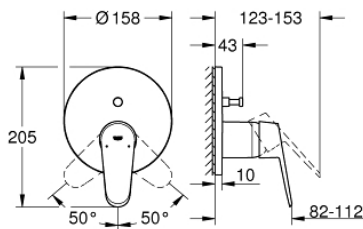

24 056 002 EURODISC COSMOPOLITAN SINGLE-LEVER MIXER WITH 2-WAY DIVERTER

PRODUCT DESCRIPTION

- Colour: chrome
- trim set for GROHE Rapido SmartBox (35 604)
- GROHE SilkMove 46 mm ceramic cartridge
- GROHE LongLife finish
- GROHE FastFixation escutcheon with covered shaft sealing and covered fixing
- metal escutcheon, retroactively 6° adjustable
- automatic 2-way diverter
- without roughing-in set 35 600/35 604 (please order separately)
- outlet B = 27 l/min, outlet C = 27 l/min

24 056 002 EURODISC COSMOPOLITAN SINGLE-LEVER MIXER WITH 2-WAY DIVERTER

SPARE PARTS, July 2017 – now

- 1: Lever (Spare part-nr. 46743000)
- 2: Escutcheon (Spare part-nr. 48429000)
- 3: Mounting plate (Spare part-nr. 48440000)
- 4: Cap (Spare part-nr. 02693000)
- 5: Diverter (Spare part-nr. 48442000)
- 6: Cartridge (Spare part-nr. 46048000)
- 7: Non-return valve (Spare part-nr. 49085000)
- 8: Seal (Spare part-nr. 48360000)
- 9: Temperature limiter (Spare part-nr. 46308000)*
- 10: Backflow protection combination (Spare part-nr. 14055000)*
- 11: Universal extension set single-lever mixers, 25 mm (Spare part-nr. 14056000)*
- 12: Diverter (Spare part-nr. 48444000)*
- 13: Universal extension set single-lever mixers, 50 mm (Spare part-nr. 14057000)*
- 14: Diverter (Spare part-nr. 48445000)*