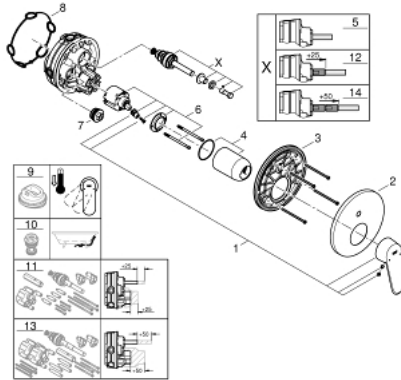

24 056 002 EURODISC COSMOPOLITAN SINGLE-LEVER MIXER WITH 2-WAY DIVERTER

PRODUCT DESCRIPTION

- Colour: chrome
- trim set for GROHE Rapido SmartBox (35 604)
- GROHE SilkMove 46 mm ceramic cartridge
- GROHE LongLife finish
- GROHE FastFixation escutcheon with covered shaft sealing and covered fixing
- metal escutcheon, retroactively 6° adjustable
- automatic 2-way diverter
- without roughing-in set 35 600/35 604 (please order separately)
- outlet B = 27 l/min, outlet C = 27 l/min

24 056 002 EURODISC COSMOPOLITAN SINGLE-LEVER MIXER WITH 2-WAY DIVERTER

SPARE PARTS, July 2017 – now

- 1: Lever (Spare part-nr. 46743000)
- 2: Escutcheon (Spare part-nr. 48429000)
- 3: Mounting plate (Spare part-nr. 48440000)
- 4: Cap (Spare part-nr. 02693000)
- 5: Diverter (Spare part-nr. 48442000)
- 6: Cartridge (Spare part-nr. 46048000)
- 7: Non-return valve (Spare part-nr. 49085000)
- 8: Seal (Spare part-nr. 48360000)
- 9: Temperature limiter (Spare part-nr. 46308000)*
- 10: Backflow protection combination (Spare part-nr. 14055000)*
- 11: Universal extension set single-lever mixers, 25 mm (Spare part-nr. 14056000)*
- 12: Diverter (Spare part-nr. 48444000)*
- 13: Universal extension set single-lever mixers, 50 mm (Spare part-nr. 14057000)*
- 14: Diverter (Spare part-nr. 48445000)*