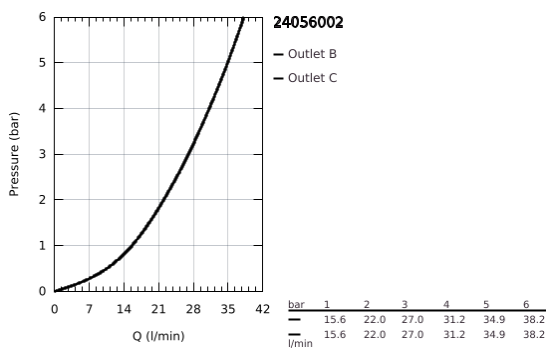

24 056 002 EURODISC COSMOPOLITAN SINGLE-LEVER MIXER WITH 2-WAY DIVERTER

PRODUCT DESCRIPTION

- Colour: chrome
- trim set for GROHE Rapido SmartBox (35 604)
- GROHE SilkMove 46 mm ceramic cartridge
- GROHE LongLife finish
- GROHE FastFixation escutcheon with covered shaft sealing and covered fixing
- metal escutcheon, retroactively 6° adjustable
- automatic 2-way diverter
- without roughing-in set 35 600/35 604 (please order separately)
- outlet B = 27 l/min, outlet C = 27 l/min

24 056 002 EURODISC COSMOPOLITAN SINGLE-LEVER MIXER WITH 2-WAY DIVERTER

SPARE PARTS, July 2017 – now

- 1: Lever (Spare part-nr. 46743000)
- 2: Escutcheon (Spare part-nr. 48429000)
- 3: Mounting plate (Spare part-nr. 48440000)
- 4: Cap (Spare part-nr. 02693000)
- 5: Diverter (Spare part-nr. 48442000)
- 6: Cartridge (Spare part-nr. 46048000)
- 7: Non-return valve (Spare part-nr. 49085000)
- 8: Seal (Spare part-nr. 48360000)
- 9: Temperature limiter (Spare part-nr. 46308000)*
- 10: Backflow protection combination (Spare part-nr. 14055000)*
- 11: Universal extension set single-lever mixers, 25 mm (Spare part-nr. 14056000)*
- 12: Diverter (Spare part-nr. 48444000)*
- 13: Universal extension set single-lever mixers, 50 mm (Spare part-nr. 14057000)*
- 14: Diverter (Spare part-nr. 48445000)*