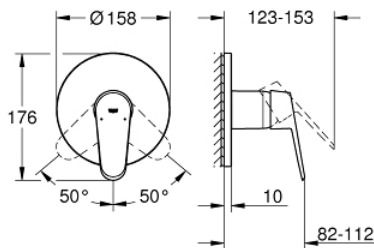

24 055 002 EURODISC COSMOPOLITAN SINGLE-LEVER SHOWER MIXER

PRODUCT DESCRIPTION

- Colour: chrome
- trim set for GROHE Rapido SmartBox (35 604)
- GROHE SilkMove 46 mm ceramic cartridge
- GROHE LongLife finish
- GROHE FastFixation escutcheon with covered shaft sealing and covered fixing
- metal escutcheon, retroactively 6° adjustable
- without roughing-in set 35 600/35 604 (please order separately)
- outlet B or C = 30 l/min

24 055 002 EURODISC COSMOPOLITAN SINGLE-LEVER SHOWER MIXER

SPARE PARTS, July 2017 – now

1: Lever (Spare part-nr. 46743000)

2: Escutcheon (Spare part-nr. 48428000)

3: Mounting plate (Spare part-nr. 48439000)

4: Cap (Spare part-nr. 02693000)

5: Cartridge (Spare part-nr. 46048000)

6: Seal (Spare part-nr. 48360000)

7: Temperature limiter (Spare part-nr. 46308000)*

8: Universal extension set single-lever mixers, 25 mm (Spare part-nr. 14056000

)*

9: Universal extension set single-lever mixers, 50 mm (Spare part-nr. 14057000

)*

* Optional accessories