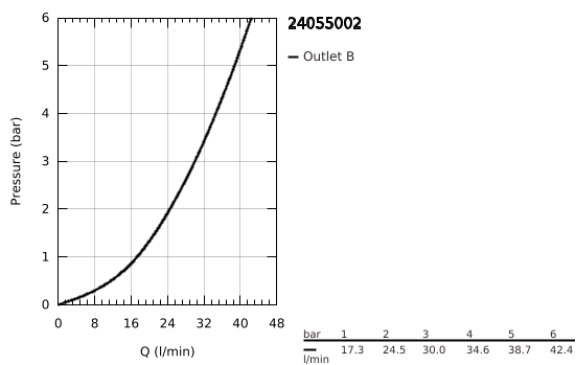

24 055 002 EURODISC COSMOPOLITAN SINGLE-LEVER SHOWER MIXER

PRODUCT DESCRIPTION

- Colour: chrome
- trim set for GROHE Rapido SmartBox (35 604)
- GROHE SilkMove 46 mm ceramic cartridge
- GROHE LongLife finish
- GROHE FastFixation escutcheon with covered shaft sealing and covered fixing
- metal escutcheon, retroactively 6° adjustable
- without roughing-in set 35 600/35 604 (please order separately)
- outlet B or C = 30 l/min

24 055 002 EURODISC COSMOPOLITAN SINGLE-LEVER SHOWER MIXER

SPARE PARTS, July 2017 – now

1: Lever (Spare part-nr. 46743000)

2: Escutcheon (Spare part-nr. 48428000)

3: Mounting plate (Spare part-nr. 48439000)