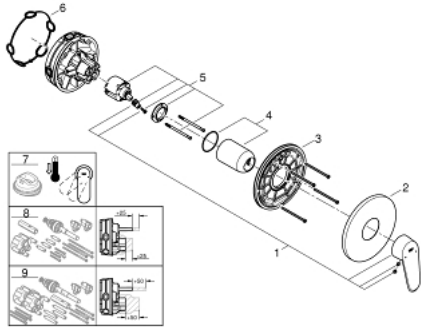

24 055 002 EURODISC COSMOPOLITAN SINGLE-LEVER SHOWER MIXER

PRODUCT DESCRIPTION

- Colour: chrome
- trim set for GROHE Rapido SmartBox (35 604)
- GROHE SilkMove 46 mm ceramic cartridge
- GROHE LongLife finish
- GROHE FastFixation escutcheon with covered shaft sealing and covered fixing
- metal escutcheon, retroactively 6° adjustable
- without roughing-in set 35 600/35 604 (please order separately)
- outlet B or C = 30 l/min

24 055 002 EURODISC COSMOPOLITAN SINGLE-LEVER SHOWER MIXER

SPARE PARTS, July 2017 – now

1: Lever (Spare part-nr. 46743000)

2: Escutcheon (Spare part-nr. 48428000)

3: Mounting plate (Spare part-nr. 48439000)

4: Cap (Spare part-nr. 02693000)

5: Cartridge (Spare part-nr. 46048000)

6: Seal (Spare part-nr. 48360000)

7: Temperature limiter (Spare part-nr. 46308000)*

8: Universal extension set single-lever mixers, 25 mm (Spare part-nr. 14056000

)*

9: Universal extension set single-lever mixers, 50 mm (Spare part-nr. 14057000

)*

* Optional accessories