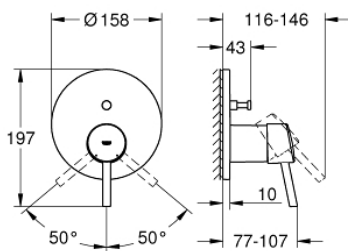

24 054 001 **CONCETTO SINGLE-LEVER MIXER WITH 2-WAY DIVERTER**

PRODUCT DESCRIPTION

- Colour: chrome
- trim set for GROHE Rapido SmartBox (35 604)
- GROHE SilkMove 46 mm ceramic cartridge
- GROHE LongLife finish
- GROHE FastFixation escutcheon with covered shaft sealing and covered fixing
- metal escutcheon, retroactively 6° adjustable
- automatic 2-way diverter
- without roughing-in set 35 600/35 604 (please order separately)
- outlet B = 27 l/min, outlet C = 27 l/min

24 054 001 **CONCETTO SINGLE-LEVER MIXER WITH 2-WAY DIVERTER**

SPARE PARTS, July 2017 – now

- 1: Lever (Spare part-nr. 46723000)
 - 2: Escutcheon (Spare part-nr. 48429000)
 - 3: Mounting plate (Spare part-nr. 48440000)
 - 4: Cap (Spare part-nr. 06874000)
 - 5: Diverter (Spare part-nr. 48442000)
 - 6: Cartridge (Spare part-nr. 46048000)
 - 7: Non-return valve (Spare part-nr. 49085000)
 - 8: Seal (Spare part-nr. 48360000)
 - 9: Temperature limiter (Spare part-nr. 46375000)*
 - 10: Backflow protection combination (Spare part-nr. 14055000)*
 - 11: Universal extension set single-lever mixers, 25 mm (Spare part-nr. 1405600)*
 - 12: Diverter (Spare part-nr. 48444000)*
 - 13: Universal extension set single-lever mixers, 50 mm (Spare part-nr. 1405700)*
 - 14: Diverter (Spare part-nr. 48445000)*
- * Optional accessories