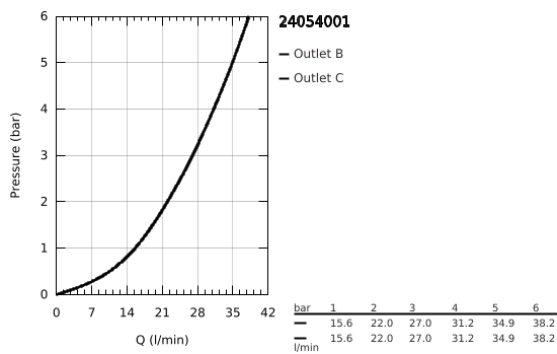

24 054 001 **CONCETTO SINGLE-LEVER MIXER WITH 2-WAY DIVERTER**

PRODUCT DESCRIPTION

- Colour: chrome
- trim set for GROHE Rapido SmartBox (35 604)
- GROHE SilkMove 46 mm ceramic cartridge
- GROHE LongLife finish
- GROHE FastFixation escutcheon with covered shaft sealing and covered fixing
- metal escutcheon, retroactively 6° adjustable
- automatic 2-way diverter
- without roughing-in set 35 600/35 604 (please order separately)
- outlet B = 27 l/min, outlet C = 27 l/min

24 054 001 **CONCETTO SINGLE-LEVER MIXER WITH 2-WAY DIVERTER**

SPARE PARTS, July 2017 – now

- 1: Lever (Spare part-nr. 46723000)
 - 2: Escutcheon (Spare part-nr. 48429000)
 - 3: Mounting plate (Spare part-nr. 48440000)
 - 4: Cap (Spare part-nr. 06874000)
 - 5: Diverter (Spare part-nr. 48442000)
 - 6: Cartridge (Spare part-nr. 46048000)
 - 7: Non-return valve (Spare part-nr. 49085000)
 - 8: Seal (Spare part-nr. 48360000)
 - 9: Temperature limiter (Spare part-nr. 46375000)*
 - 10: Backflow protection combination (Spare part-nr. 14055000)*
 - 11: Universal extension set single-lever mixers, 25 mm (Spare part-nr. 1405600)*
 - 12: Diverter (Spare part-nr. 48444000)*
 - 13: Universal extension set single-lever mixers, 50 mm (Spare part-nr. 1405700)*
 - 14: Diverter (Spare part-nr. 48445000)*
- * Optional accessories