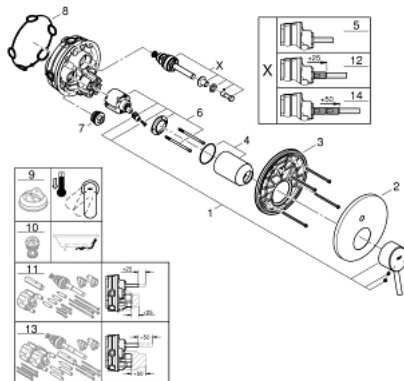

24 054 001 **CONCETTO SINGLE-LEVER MIXER WITH 2-WAY DIVERTER**

PRODUCT DESCRIPTION

- Colour: chrome
- trim set for GROHE Rapido SmartBox (35 604)
- GROHE SilkMove 46 mm ceramic cartridge
- GROHE LongLife finish
- GROHE FastFixation escutcheon with covered shaft sealing and covered fixing
- metal escutcheon, retroactively 6° adjustable
- automatic 2-way diverter
- without roughing-in set 35 600/35 604 (please order separately)
- outlet B = 27 l/min, outlet C = 27 l/min

24 054 001 **CONCETTO SINGLE-LEVER MIXER WITH 2-WAY DIVERTER**

SPARE PARTS, July 2017 – now

- 1: Lever (Spare part-nr. 46723000)
 - 2: Escutcheon (Spare part-nr. 48429000)
 - 3: Mounting plate (Spare part-nr. 48440000)
 - 4: Cap (Spare part-nr. 06874000)
 - 5: Diverter (Spare part-nr. 48442000)
 - 6: Cartridge (Spare part-nr. 46048000)
 - 7: Non-return valve (Spare part-nr. 49085000)
 - 8: Seal (Spare part-nr. 48360000)
 - 9: Temperature limiter (Spare part-nr. 46375000)*
 - 10: Backflow protection combination (Spare part-nr. 14055000)*
 - 11: Universal extension set single-lever mixers, 25 mm (Spare part-nr. 1405600)*
 - 12: Diverter (Spare part-nr. 48444000)*
 - 13: Universal extension set single-lever mixers, 50 mm (Spare part-nr. 1405700)*
 - 14: Diverter (Spare part-nr. 48445000)*
- * Optional accessories