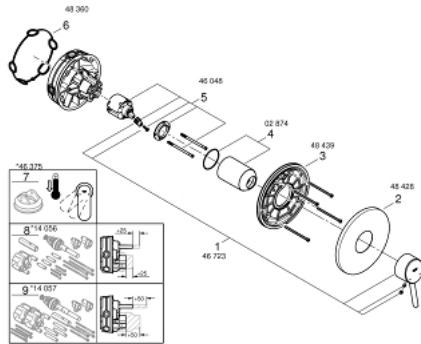

24 053 001 **CONCETTO SINGLE-LEVER SHOWER MIXER**

PRODUCT DESCRIPTION

- Colour: chrome
- trim set for GROHE Rapido SmartBox (35 604)
- GROHE SilkMove 46 mm ceramic cartridge
- GROHE LongLife finish
- GROHE FastFixation escutcheon with covered shaft sealing and covered fixing
- metal escutcheon, retroactively 6° adjustable
- without roughing-in set 35 600/35 604 (please order separately)
- outlet B or C = 30 l/min

24 053 001 **CONCETTO SINGLE-LEVER SHOWER MIXER**

SPARE PARTS, July 2017 – now

- 1: Lever (Spare part-nr. 46723000)
 - 2: Escutcheon (Spare part-nr. 48428000)
 - 3: Mounting plate (Spare part-nr. 48439000)
 - 4: Cap (Spare part-nr. 06874000)
 - 5: Cartridge (Spare part-nr. 46048000)
 - 6: Seal (Spare part-nr. 48360000)
 - 7: Temperature limiter (Spare part-nr. 46375000)*
 - 8: Universal extension set single-lever mixers, 25 mm (Spare part-nr. 14056000)*
 - 9: Universal extension set single-lever mixers, 50 mm (Spare part-nr. 14057000)*
- * Optional accessories