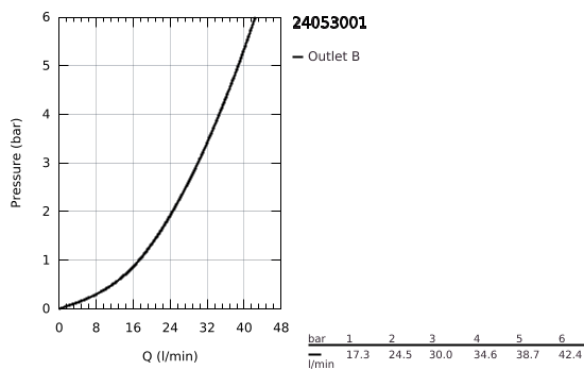

24 053 001 **CONCETTO SINGLE-LEVER SHOWER MIXER**

PRODUCT DESCRIPTION

- Colour: chrome
- trim set for GROHE Rapido SmartBox (35 604)
- GROHE SilkMove 46 mm ceramic cartridge
- GROHE LongLife finish
- GROHE FastFixation escutcheon with covered shaft sealing and covered fixing
- metal escutcheon, retroactively 6° adjustable
- without roughing-in set 35 600/35 604 (please order separately)
- outlet B or C = 30 l/min

24 053 001 **CONCETTO SINGLE-LEVER SHOWER MIXER**

SPARE PARTS, July 2017 – now

- 1: Lever (Spare part-nr. 46723000)
 - 2: Escutcheon (Spare part-nr. 48428000)
 - 3: Mounting plate (Spare part-nr. 48439000)
 - 4: Cap (Spare part-nr. 06874000)
 - 5: Cartridge (Spare part-nr. 46048000)
 - 6: Seal (Spare part-nr. 48360000)
 - 7: Temperature limiter (Spare part-nr. 46375000)*
 - 8: Universal extension set single-lever mixers, 25 mm (Spare part-nr. 14056000)*
 - 9: Universal extension set single-lever mixers, 50 mm (Spare part-nr. 14057000)*
- * Optional accessories