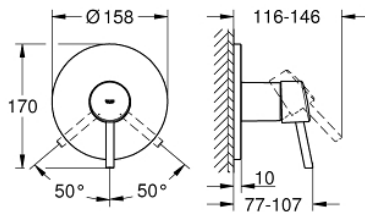

24 053 001 **CONCETTO SINGLE-LEVER SHOWER MIXER**

PRODUCT DESCRIPTION

- Colour: chrome
- trim set for GROHE Rapido SmartBox (35 604)
- GROHE SilkMove 46 mm ceramic cartridge
- GROHE LongLife finish
- GROHE FastFixation escutcheon with covered shaft sealing and covered fixing
- metal escutcheon, retroactively 6° adjustable
- without roughing-in set 35 600/35 604 (please order separately)
- outlet B or C = 30 l/min

24 053 001 **CONCETTO SINGLE-LEVER SHOWER MIXER**

SPARE PARTS, July 2017 – now

- 1: Lever (Spare part-nr. 46723000)
 - 2: Escutcheon (Spare part-nr. 48428000)
 - 3: Mounting plate (Spare part-nr. 48439000)
 - 4: Cap (Spare part-nr. 06874000)
 - 5: Cartridge (Spare part-nr. 46048000)
 - 6: Seal (Spare part-nr. 48360000)
 - 7: Temperature limiter (Spare part-nr. 46375000)*
 - 8: Universal extension set single-lever mixers, 25 mm (Spare part-nr. 14056000)*
 - 9: Universal extension set single-lever mixers, 50 mm (Spare part-nr. 14057000)*
- * Optional accessories