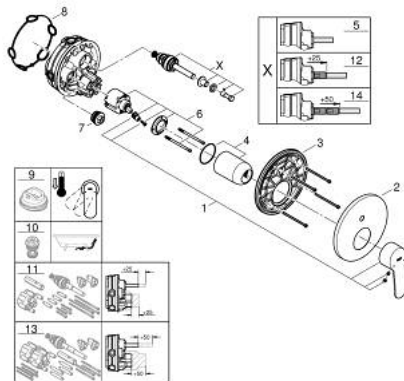

24 052 002 EUROSTYLE COSMOPOLITAN SINGLE-LEVER MIXER WITH 2-WAY DIVERTER

PRODUCT DESCRIPTION

- Colour: chrome
- trim set for GROHE Rapido SmartBox (35 604)
- GROHE SilkMove 46 mm ceramic cartridge
- GROHE LongLife finish
- GROHE FastFixation escutcheon with covered shaft sealing and covered fixing
- metal escutcheon, retroactively 6° adjustable
- automatic 2-way diverter
- without roughing-in set 35 600/35 604 (please order separately)
- outlet B = 27 l/min, outlet C = 27 l/min

24 052 002 EUROSTYLE COSMOPOLITAN SINGLE-LEVER MIXER WITH 2-WAY DIVERTER

SPARE PARTS, July 2017 – now

- 1: Lever (Spare part-nr. 46752000)
 - 2: Escutcheon (Spare part-nr. 48429000)
 - 3: Mounting plate (Spare part-nr. 48440000)
 - 4: Cap (Spare part-nr. 02693000)
 - 5: Diverter (Spare part-nr. 48442000)
 - 6: Cartridge (Spare part-nr. 46048000)
 - 7: Non-return valve (Spare part-nr. 49085000)
 - 8: Seal (Spare part-nr. 48360000)
 - 9: Temperature limiter (Spare part-nr. 46308000)*
 - 10: Backflow protection combination (Spare part-nr. 14055000)*
 - 11: Universal extension set single-lever mixers, 25 mm (Spare part-nr. 1405600)*
 - 12: Diverter (Spare part-nr. 48444000)*
 - 13: Universal extension set single-lever mixers, 50 mm (Spare part-nr. 1405700)*
 - 14: Diverter (Spare part-nr. 48445000)*
- * Optional accessories