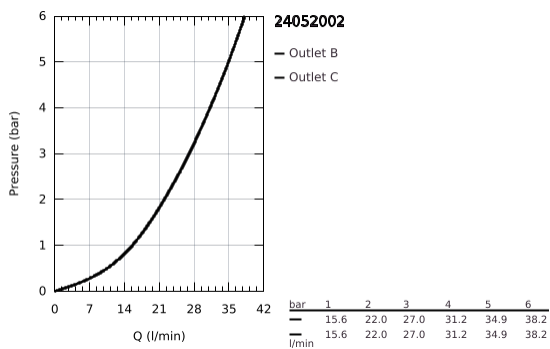

24 052 002 EUROSTYLE COSMOPOLITAN SINGLE-LEVER MIXER WITH 2-WAY DIVERTER

PRODUCT DESCRIPTION

- Colour: chrome
- trim set for GROHE Rapido SmartBox (35 604)
- GROHE SilkMove 46 mm ceramic cartridge
- GROHE LongLife finish
- GROHE FastFixation escutcheon with covered shaft sealing and covered fixing
- metal escutcheon, retroactively 6° adjustable
- automatic 2-way diverter
- without roughing-in set 35 600/35 604 (please order separately)
- outlet B = 27 l/min, outlet C = 27 l/min

24 052 002 EUROSTYLE COSMOPOLITAN SINGLE-LEVER MIXER WITH 2-WAY DIVERTER

SPARE PARTS, July 2017 – now

- 1: Lever (Spare part-nr. 46752000)
 - 2: Escutcheon (Spare part-nr. 48429000)
 - 3: Mounting plate (Spare part-nr. 48440000)
 - 4: Cap (Spare part-nr. 02693000)
 - 5: Diverter (Spare part-nr. 48442000)
 - 6: Cartridge (Spare part-nr. 46048000)
 - 7: Non-return valve (Spare part-nr. 49085000)
 - 8: Seal (Spare part-nr. 48360000)
 - 9: Temperature limiter (Spare part-nr. 46308000)*
 - 10: Backflow protection combination (Spare part-nr. 14055000)*
 - 11: Universal extension set single-lever mixers, 25 mm (Spare part-nr. 1405600)*
 - 12: Diverter (Spare part-nr. 48444000)*
 - 13: Universal extension set single-lever mixers, 50 mm (Spare part-nr. 1405700)*
 - 14: Diverter (Spare part-nr. 48445000)*
- * Optional accessories