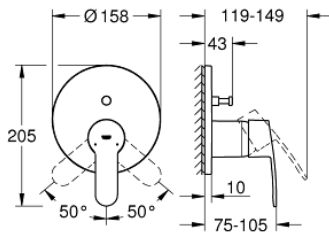

24 052 002 EUROSTYLE COSMOPOLITAN SINGLE-LEVER MIXER WITH 2-WAY DIVERTER

PRODUCT DESCRIPTION

- Colour: chrome
- trim set for GROHE Rapido SmartBox (35 604)
- GROHE SilkMove 46 mm ceramic cartridge
- GROHE LongLife finish
- GROHE FastFixation escutcheon with covered shaft sealing and covered fixing
- metal escutcheon, retroactively 6° adjustable
- automatic 2-way diverter
- without roughing-in set 35 600/35 604 (please order separately)
- outlet B = 27 l/min, outlet C = 27 l/min

24 052 002 EUROSTYLE COSMOPOLITAN SINGLE-LEVER MIXER WITH 2-WAY DIVERTER

SPARE PARTS, July 2017 – now

- 1: Lever (Spare part-nr. 46752000)
 - 2: Escutcheon (Spare part-nr. 48429000)
 - 3: Mounting plate (Spare part-nr. 48440000)
 - 4: Cap (Spare part-nr. 02693000)
 - 5: Diverter (Spare part-nr. 48442000)
 - 6: Cartridge (Spare part-nr. 46048000)
 - 7: Non-return valve (Spare part-nr. 49085000)
 - 8: Seal (Spare part-nr. 48360000)
 - 9: Temperature limiter (Spare part-nr. 46308000)*
 - 10: Backflow protection combination (Spare part-nr. 14055000)*
 - 11: Universal extension set single-lever mixers, 25 mm (Spare part-nr. 1405600)*
 - 12: Diverter (Spare part-nr. 48444000)*
 - 13: Universal extension set single-lever mixers, 50 mm (Spare part-nr. 1405700)*
 - 14: Diverter (Spare part-nr. 48445000)*
- * Optional accessories