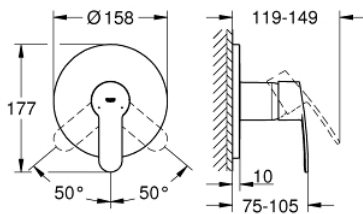

24 051 002 EUROSTYLE COSMOPOLITAN SINGLE-LEVER SHOWER MIXER

PRODUCT DESCRIPTION

- Colour: chrome
- trim set for GROHE Rapido SmartBox (35 604)
- GROHE SilkMove 46 mm ceramic cartridge
- GROHE LongLife finish
- GROHE FastFixation escutcheon with covered shaft sealing and covered fixing
- metal escutcheon, retroactively 6° adjustable
- without roughing-in set 35 600/35 604 (please order separately)
- outlet B or C = 30 l/min

24 051 002 EUROSTYLE COSMOPOLITAN SINGLE-LEVER SHOWER MIXER

SPARE PARTS, July 2017 – now

- 1: Lever (Spare part-nr. 46752000)
 - 2: Escutcheon (Spare part-nr. 48428000)
 - 3: Mounting plate (Spare part-nr. 48439000)
 - 4: Cap (Spare part-nr. 02693000)
 - 5: Cartridge (Spare part-nr. 46048000)
 - 6: Seal (Spare part-nr. 48360000)
 - 7: Temperature limiter (Spare part-nr. 46308000)*
 - 8: Universal extension set single-lever mixers, 25 mm (Spare part-nr. 14056000)*
 - 9: Universal extension set single-lever mixers, 50 mm (Spare part-nr. 14057000)*
- * Optional accessories