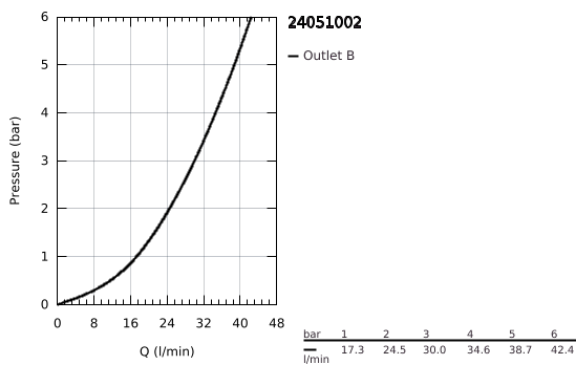

24 051 002 EUROSTYLE COSMOPOLITAN SINGLE-LEVER SHOWER MIXER

PRODUCT DESCRIPTION

- Colour: chrome
- trim set for GROHE Rapido SmartBox (35 604)
- GROHE SilkMove 46 mm ceramic cartridge
- GROHE LongLife finish
- GROHE FastFixation escutcheon with covered shaft sealing and covered fixing
- metal escutcheon, retroactively 6° adjustable
- without roughing-in set 35 600/35 604 (please order separately)
- outlet B or C = 30 l/min

24 051 002 EUROSTYLE COSMOPOLITAN SINGLE-LEVER SHOWER MIXER

SPARE PARTS, July 2017 – now

- 1: Lever (Spare part-nr. 46752000)
 - 2: Escutcheon (Spare part-nr. 48428000)
 - 3: Mounting plate (Spare part-nr. 48439000)
 - 4: Cap (Spare part-nr. 02693000)
 - 5: Cartridge (Spare part-nr. 46048000)
 - 6: Seal (Spare part-nr. 48360000)
 - 7: Temperature limiter (Spare part-nr. 46308000)*
 - 8: Universal extension set single-lever mixers, 25 mm (Spare part-nr. 14056000)*
 - 9: Universal extension set single-lever mixers, 50 mm (Spare part-nr. 14057000)*
- * Optional accessories