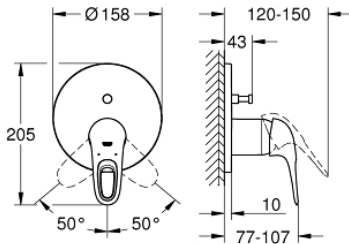

24 049 LS3 EUROSTYLE SINGLE-LEVER MIXER WITH 2-WAY DIVERTER

PRODUCT DESCRIPTION

- Colour: moon white
- trim set for GROHE Rapido SmartBox (35 604)
- GROHE SilkMove 46 mm ceramic cartridge
- GROHE LongLife finish
- GROHE FastFixation escutcheon with covered shaft sealing and covered fixing
- metal escutcheon, retroactively 6° adjustable
- automatic 2-way diverter
- outlet B = 27 l/min, outlet C = 27 l/min
- without roughing-in-set

24 049 LS3 EUROSTYLE SINGLE-LEVER MIXER WITH 2-WAY DIVERTER

SPARE PARTS, July 2017 – now

- 1: Lever (Spare part-nr. 46940LS0)
 - 2: Escutcheon (Spare part-nr. 48429LS0)
 - 3: Mounting plate (Spare part-nr. 48440000)
 - 4: Cap (Spare part-nr. 02693LS0)
 - 5: Diverter (Spare part-nr. 48442000)
 - 6: Cartridge (Spare part-nr. 46048000)
 - 7: Non-return valve (Spare part-nr. 49085000)
 - 8: Seal (Spare part-nr. 48360000)
 - 9: Temperature limiter (Spare part-nr. 46308000)*
 - 10: Backflow protection combination (Spare part-nr. 14055000)*
 - 11: Universal extension set single-lever mixers, 25 mm (Spare part-nr. 14056000)*
 - 12: Diverter (Spare part-nr. 48444000)*
 - 13: Universal extension set single-lever mixers, 50 mm (Spare part-nr. 14057000)*
 - 14: Diverter (Spare part-nr. 48445000)*
- * Optional accessories