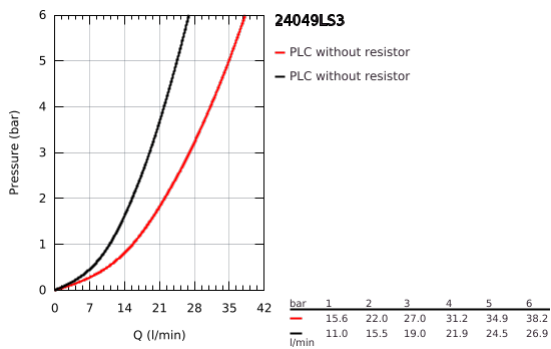

24 049 LS3 EUROSTYLE SINGLE-LEVER MIXER WITH 2-WAY DIVERTER

PRODUCT DESCRIPTION

- Colour: moon white
- trim set for GROHE Rapido SmartBox (35 604)
- GROHE SilkMove 46 mm ceramic cartridge
- GROHE LongLife finish
- GROHE FastFixation escutcheon with covered shaft sealing and covered fixing
- metal escutcheon, retroactively 6° adjustable
- automatic 2-way diverter
- outlet B = 27 l/min, outlet C = 27 l/min
- without roughing-in-set

24 049 LS3 EUROSTYLE SINGLE-LEVER MIXER WITH 2-WAY DIVERTER

SPARE PARTS, July 2017 – now

- 1: Lever (Spare part-nr. 46940LS0)
 - 2: Escutcheon (Spare part-nr. 48429LS0)
 - 3: Mounting plate (Spare part-nr. 48440000)
 - 4: Cap (Spare part-nr. 02693LS0)
 - 5: Diverter (Spare part-nr. 48442000)
 - 6: Cartridge (Spare part-nr. 46048000)
 - 7: Non-return valve (Spare part-nr. 49085000)
 - 8: Seal (Spare part-nr. 48360000)
 - 9: Temperature limiter (Spare part-nr. 46308000)*
 - 10: Backflow protection combination (Spare part-nr. 14055000)*
 - 11: Universal extension set single-lever mixers, 25 mm (Spare part-nr. 14056000)*
 - 12: Diverter (Spare part-nr. 48444000)*
 - 13: Universal extension set single-lever mixers, 50 mm (Spare part-nr. 14057000)*
 - 14: Diverter (Spare part-nr. 48445000)*
- * Optional accessories