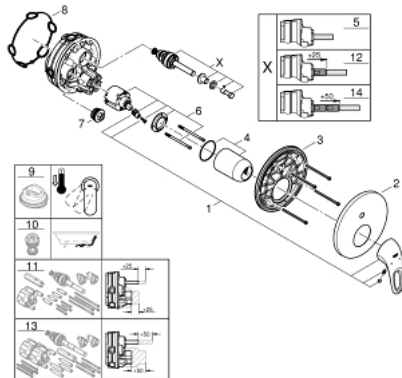

24 049 LS3 EUROSTYLE SINGLE-LEVER MIXER WITH 2-WAY DIVERTER

PRODUCT DESCRIPTION

- Colour: moon white
- trim set for GROHE Rapido SmartBox (35 604)
- GROHE SilkMove 46 mm ceramic cartridge
- GROHE LongLife finish
- GROHE FastFixation escutcheon with covered shaft sealing and covered fixing
- metal escutcheon, retroactively 6° adjustable
- automatic 2-way diverter
- outlet B = 27 l/min, outlet C = 27 l/min
- without roughing-in-set

24 049 LS3 EUROSTYLE SINGLE-LEVER MIXER WITH 2-WAY DIVERTER

SPARE PARTS, July 2017 – now

- 1: Lever (Spare part-nr. 46940LS0)
 - 2: Escutcheon (Spare part-nr. 48429LS0)
 - 3: Mounting plate (Spare part-nr. 48440000)
 - 4: Cap (Spare part-nr. 02693LS0)
 - 5: Diverter (Spare part-nr. 48442000)
 - 6: Cartridge (Spare part-nr. 46048000)
 - 7: Non-return valve (Spare part-nr. 49085000)
 - 8: Seal (Spare part-nr. 48360000)
 - 9: Temperature limiter (Spare part-nr. 46308000)*
 - 10: Backflow protection combination (Spare part-nr. 14055000)*
 - 11: Universal extension set single-lever mixers, 25 mm (Spare part-nr. 14056000)*
 - 12: Diverter (Spare part-nr. 48444000)*
 - 13: Universal extension set single-lever mixers, 50 mm (Spare part-nr. 14057000)*
 - 14: Diverter (Spare part-nr. 48445000)*
- * Optional accessories