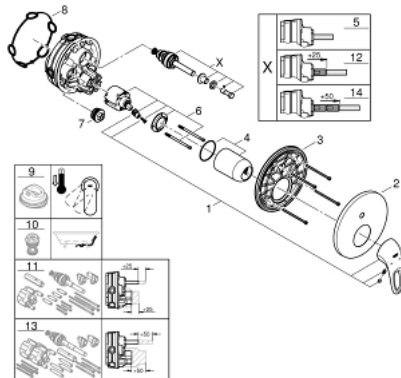

## 24 049 003 EUROSTYLE SINGLE-LEVER MIXER WITH 2-WAY DIVERTER

### PRODUCT DESCRIPTION

- Colour: chrome
- trim set for GROHE Rapido SmartBox (35 604)
- GROHE SilkMove 46 mm ceramic cartridge
- GROHE LongLife finish
- GROHE FastFixation escutcheon with covered shaft sealing and covered fixing
- metal escutcheon, retroactively 6° adjustable
- automatic 2-way diverter
- without roughing-in set 35 600/35 604 (please order separately)
- outlet B = 27 l/min, outlet C = 27 l/min

### SPARE PARTS, July 2017 – now

- 1: Lever (Spare part-nr. 46940000)
  - 2: Escutcheon (Spare part-nr. 48429000)
  - 3: Mounting plate (Spare part-nr. 48440000)
  - 4: Cap (Spare part-nr. 02693000)
  - 5: Diverter (Spare part-nr. 48442000)
  - 6: Cartridge (Spare part-nr. 46048000)
  - 7: Non-return valve (Spare part-nr. 49085000)
  - 8: Seal (Spare part-nr. 48360000)
  - 9: Temperature limiter (Spare part-nr. 46308000)\*
  - 10: Backflow protection combination (Spare part-nr. 14055000)\*
  - 11: Universal extension set single-lever mixers, 25 mm (Spare part-nr. 1405600)\*
  - 12: Diverter (Spare part-nr. 48444000)\*
  - 13: Universal extension set single-lever mixers, 50 mm (Spare part-nr. 1405700)\*
  - 14: Diverter (Spare part-nr. 48445000)\*
- \* Optional accessories