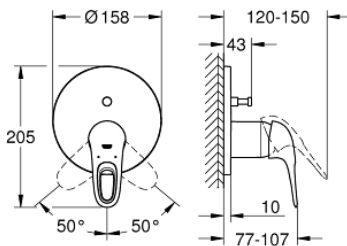

## 24 049 003 EUROSTYLE SINGLE-LEVER MIXER WITH 2-WAY DIVERTER

### PRODUCT DESCRIPTION

- Colour: chrome
- trim set for GROHE Rapido SmartBox (35 604)
- GROHE SilkMove 46 mm ceramic cartridge
- GROHE LongLife finish
- GROHE FastFixation escutcheon with covered shaft sealing and covered fixing
- metal escutcheon, retroactively 6° adjustable
- automatic 2-way diverter
- without roughing-in set 35 600/35 604 (please order separately)
- outlet B = 27 l/min, outlet C = 27 l/min

### SPARE PARTS, July 2017 – now

- 1: Lever (Spare part-nr. 46940000)
  - 2: Escutcheon (Spare part-nr. 48429000)
  - 3: Mounting plate (Spare part-nr. 48440000)
  - 4: Cap (Spare part-nr. 02693000)
  - 5: Diverter (Spare part-nr. 48442000)
  - 6: Cartridge (Spare part-nr. 46048000)
  - 7: Non-return valve (Spare part-nr. 49085000)
  - 8: Seal (Spare part-nr. 48360000)
  - 9: Temperature limiter (Spare part-nr. 46308000)\*
  - 10: Backflow protection combination (Spare part-nr. 14055000)\*
  - 11: Universal extension set single-lever mixers, 25 mm (Spare part-nr. 1405600)\*
  - 12: Diverter (Spare part-nr. 48444000)\*
  - 13: Universal extension set single-lever mixers, 50 mm (Spare part-nr. 1405700)\*
  - 14: Diverter (Spare part-nr. 48445000)\*
- \* Optional accessories