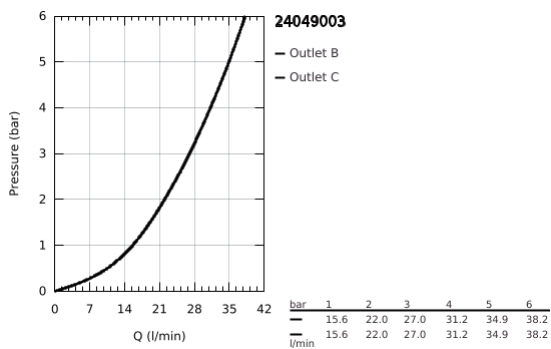

## 24 049 003 EUROSTYLE SINGLE-LEVER MIXER WITH 2-WAY DIVERTER

### PRODUCT DESCRIPTION

- Colour: chrome
- trim set for GROHE Rapido SmartBox (35 604)
- GROHE SilkMove 46 mm ceramic cartridge
- GROHE LongLife finish
- GROHE FastFixation escutcheon with covered shaft sealing and covered fixing
- metal escutcheon, retroactively 6° adjustable
- automatic 2-way diverter
- without roughing-in set 35 600/35 604 (please order separately)
- outlet B = 27 l/min, outlet C = 27 l/min