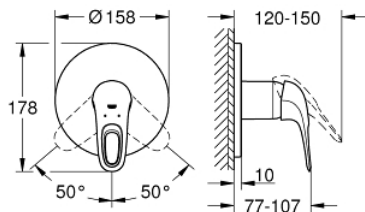

24 048 LS3 EUROSTYLE SINGLE-LEVER SHOWER MIXER

PRODUCT DESCRIPTION

- Colour: moon white
- trim set for GROHE Rapido SmartBox (35 604)
- GROHE SilkMove 46 mm ceramic cartridge
- GROHE LongLife finish
- GROHE FastFixation escutcheon with covered shaft sealing and covered fixing
- metal escutcheon, retroactively 6° adjustable
- outlet B or C = 30 l/min
- without roughing-in-set

24 048 LS3 EUROSTYLE SINGLE-LEVER SHOWER MIXER

SPARE PARTS, July 2017 – now

- 1: Lever (Spare part-nr. 46940LS0)
 - 2: Escutcheon (Spare part-nr. 48428LS0)
 - 3: Mounting plate (Spare part-nr. 48439000)
 - 4: Cap (Spare part-nr. 02693LS0)
 - 5: Cartridge (Spare part-nr. 46048000)
 - 6: Seal (Spare part-nr. 48360000)
 - 7: Temperature limiter (Spare part-nr. 46308000)*
 - 8: Universal extension set single-lever mixers, 25 mm (Spare part-nr. 14056000)*
 - 9: Universal extension set single-lever mixers, 50 mm (Spare part-nr. 14057000)*
- * Optional accessories