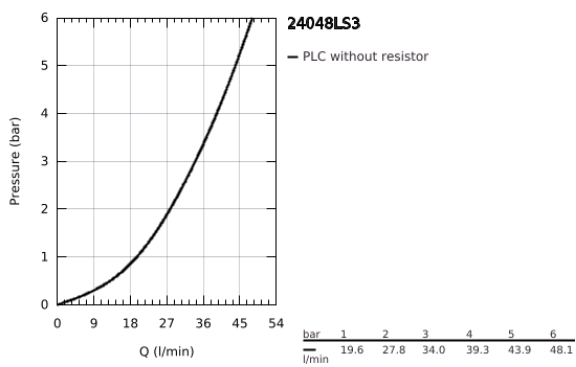

24 048 LS3 EUROSTYLE SINGLE-LEVER SHOWER MIXER

PRODUCT DESCRIPTION

- Colour: moon white
- trim set for GROHE Rapido SmartBox (35 604)
- GROHE SilkMove 46 mm ceramic cartridge
- GROHE LongLife finish
- GROHE FastFixation escutcheon with covered shaft sealing and covered fixing
- metal escutcheon, retroactively 6° adjustable
- outlet B or C = 30 l/min
- without roughing-in-set

24 048 LS3 EUROSTYLE SINGLE-LEVER SHOWER MIXER

SPARE PARTS, July 2017 – now

- 1: Lever (Spare part-nr. 46940LS0)
 - 2: Escutcheon (Spare part-nr. 48428LS0)
 - 3: Mounting plate (Spare part-nr. 48439000)
 - 4: Cap (Spare part-nr. 02693LS0)
 - 5: Cartridge (Spare part-nr. 46048000)
 - 6: Seal (Spare part-nr. 48360000)
 - 7: Temperature limiter (Spare part-nr. 46308000)*
 - 8: Universal extension set single-lever mixers, 25 mm (Spare part-nr. 14056000)*
 - 9: Universal extension set single-lever mixers, 50 mm (Spare part-nr. 14057000)*
- * Optional accessories