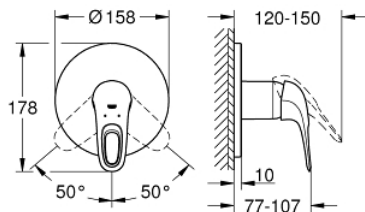

## 24 048 003 EUROSTYLE SINGLE-LEVER SHOWER MIXER

### PRODUCT DESCRIPTION

- Colour: chrome
- trim set for GROHE Rapido SmartBox (35 604)
- GROHE SilkMove 46 mm ceramic cartridge
- GROHE LongLife finish
- GROHE FastFixation escutcheon with covered shaft sealing and covered fixing
- metal escutcheon, retroactively 6° adjustable
- without roughing-in set 35 600/35 604 (please order separately)
- outlet B or C = 30 l/min

### SPARE PARTS, July 2017 – now

- 1: Lever (Spare part-nr. 46940000)
  - 2: Escutcheon (Spare part-nr. 48428000)
  - 3: Mounting plate (Spare part-nr. 48439000)
  - 4: Cap (Spare part-nr. 02693000)
  - 5: Cartridge (Spare part-nr. 46048000)
  - 6: Seal (Spare part-nr. 48360000)
  - 7: Temperature limiter (Spare part-nr. 46308000)\*
  - 8: Universal extension set single-lever mixers, 25 mm (Spare part-nr. 14056000 )\*
  - 9: Universal extension set single-lever mixers, 50 mm (Spare part-nr. 14057000 )\*
- \* Optional accessories