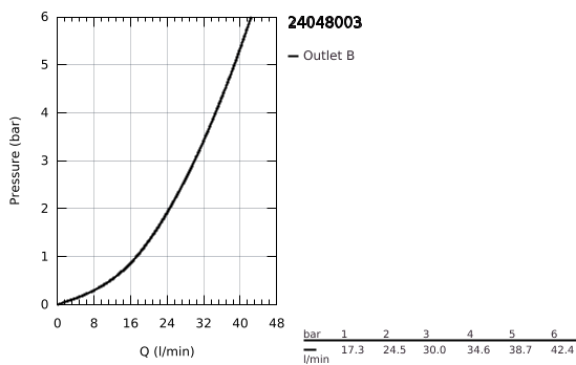

## 24 048 003 EUROSTYLE SINGLE-LEVER SHOWER MIXER

### PRODUCT DESCRIPTION

- Colour: chrome
- trim set for GROHE Rapido SmartBox (35 604)
- GROHE SilkMove 46 mm ceramic cartridge
- GROHE LongLife finish
- GROHE FastFixation escutcheon with covered shaft sealing and covered fixing
- metal escutcheon, retroactively 6° adjustable
- without roughing-in set 35 600/35 604 (please order separately)
- outlet B or C = 30 l/min