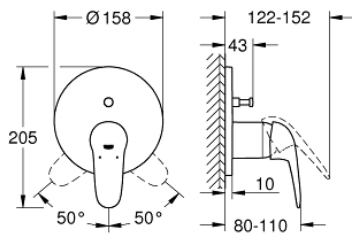

24 047 003 EUROSTYLE SINGLE-LEVER MIXER WITH 2-WAY DIVERTER

PRODUCT DESCRIPTION

- Colour: chrome
- trim set for GROHE Rapido SmartBox (35 604)
- GROHE SilkMove 46 mm ceramic cartridge
- GROHE LongLife finish
- GROHE FastFixation escutcheon with covered shaft sealing and covered fixing
- metal escutcheon, retroactively 6° adjustable
- automatic 2-way diverter
- without roughing-in set 35 600/35 604 (please order separately)
- outlet B = 27 l/min, outlet C = 27 l/min

24 047 003 EUROSTYLE SINGLE-LEVER MIXER WITH 2-WAY DIVERTER

SPARE PARTS, July 2017 – now

- 1: Solid metal lever (Spare part-nr. 46954000)
 - 2: Escutcheon (Spare part-nr. 48429000)
 - 3: Mounting plate (Spare part-nr. 48440000)
 - 4: Cap (Spare part-nr. 02693000)
 - 5: Diverter (Spare part-nr. 48442000)
 - 6: Cartridge (Spare part-nr. 46048000)
 - 7: Non-return valve (Spare part-nr. 49085000)
 - 8: Seal (Spare part-nr. 48360000)
 - 9: Temperature limiter (Spare part-nr. 46308000)*
 - 10: Backflow protection combination (Spare part-nr. 14055000)*
 - 11: Universal extension set single-lever mixers, 25 mm (Spare part-nr. 1405600)*
 - 12: Diverter (Spare part-nr. 48444000)*
 - 13: Universal extension set single-lever mixers, 50 mm (Spare part-nr. 1405700)*
 - 14: Diverter (Spare part-nr. 48445000)*
- * Optional accessories