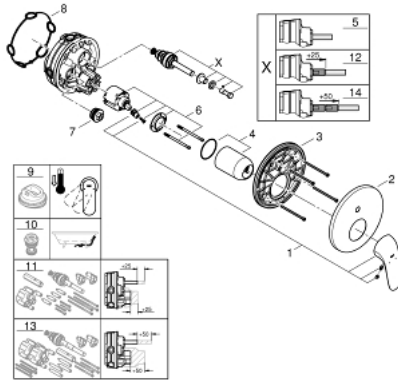

24 047 003 EUROSTYLE SINGLE-LEVER MIXER WITH 2-WAY DIVERTER

PRODUCT DESCRIPTION

- Colour: chrome
- trim set for GROHE Rapido SmartBox (35 604)
- GROHE SilkMove 46 mm ceramic cartridge
- GROHE LongLife finish
- GROHE FastFixation escutcheon with covered shaft sealing and covered fixing
- metal escutcheon, retroactively 6° adjustable
- automatic 2-way diverter
- without roughing-in set 35 600/35 604 (please order separately)
- outlet B = 27 l/min, outlet C = 27 l/min

24 047 003 EUROSTYLE SINGLE-LEVER MIXER WITH 2-WAY DIVERTER

SPARE PARTS, July 2017 – now

- 1: Solid metal lever (Spare part-nr. 46954000)
 - 2: Escutcheon (Spare part-nr. 48429000)
 - 3: Mounting plate (Spare part-nr. 48440000)
 - 4: Cap (Spare part-nr. 02693000)
 - 5: Diverter (Spare part-nr. 48442000)
 - 6: Cartridge (Spare part-nr. 46048000)
 - 7: Non-return valve (Spare part-nr. 49085000)
 - 8: Seal (Spare part-nr. 48360000)
 - 9: Temperature limiter (Spare part-nr. 46308000)*
 - 10: Backflow protection combination (Spare part-nr. 14055000)*
 - 11: Universal extension set single-lever mixers, 25 mm (Spare part-nr. 1405600)*
 - 12: Diverter (Spare part-nr. 48444000)*
 - 13: Universal extension set single-lever mixers, 50 mm (Spare part-nr. 1405700)*
 - 14: Diverter (Spare part-nr. 48445000)*
- * Optional accessories