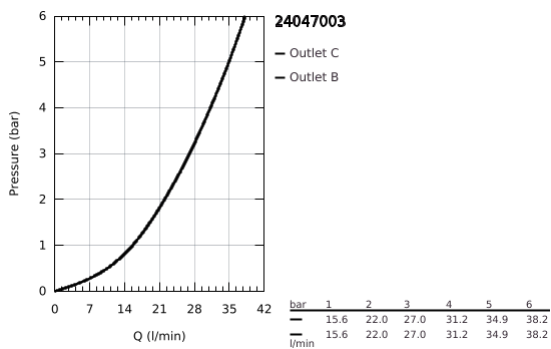

24 047 003 EUROSTYLE SINGLE-LEVER MIXER WITH 2-WAY DIVERTER

PRODUCT DESCRIPTION

- Colour: chrome
- trim set for GROHE Rapido SmartBox (35 604)
- GROHE SilkMove 46 mm ceramic cartridge
- GROHE LongLife finish
- GROHE FastFixation escutcheon with covered shaft sealing and covered fixing
- metal escutcheon, retroactively 6° adjustable
- automatic 2-way diverter
- without roughing-in set 35 600/35 604 (please order separately)
- outlet B = 27 l/min, outlet C = 27 l/min

24 047 003 EUROSTYLE SINGLE-LEVER MIXER WITH 2-WAY DIVERTER

SPARE PARTS, July 2017 – now

- 1: Solid metal lever (Spare part-nr. 46954000)
 - 2: Escutcheon (Spare part-nr. 48429000)
 - 3: Mounting plate (Spare part-nr. 48440000)
 - 4: Cap (Spare part-nr. 02693000)
 - 5: Diverter (Spare part-nr. 48442000)
 - 6: Cartridge (Spare part-nr. 46048000)
 - 7: Non-return valve (Spare part-nr. 49085000)
 - 8: Seal (Spare part-nr. 48360000)
 - 9: Temperature limiter (Spare part-nr. 46308000)*
 - 10: Backflow protection combination (Spare part-nr. 14055000)*
 - 11: Universal extension set single-lever mixers, 25 mm (Spare part-nr. 1405600)*
 - 12: Diverter (Spare part-nr. 48444000)*
 - 13: Universal extension set single-lever mixers, 50 mm (Spare part-nr. 1405700)*
 - 14: Diverter (Spare part-nr. 48445000)*
- * Optional accessories