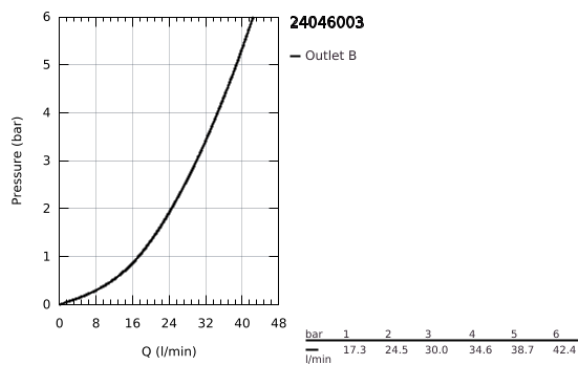

24 046 003 EUROSTYLE SINGLE-LEVER SHOWER MIXER

PRODUCT DESCRIPTION

- Colour: chrome
- trim set for GROHE Rapido SmartBox (35 604)
- GROHE SilkMove 46 mm ceramic cartridge
- GROHE LongLife finish
- GROHE FastFixation escutcheon with covered shaft sealing and covered fixing
- metal escutcheon, retroactively 6° adjustable
- without roughing-in set 35 600/35 604 (please order separately)
- outlet B or C = 30 l/min

24 046 003 EUROSTYLE SINGLE-LEVER SHOWER MIXER

SPARE PARTS, July 2017 – now

- 1: Solid metal lever (Spare part-nr. 46954000)
 - 2: Escutcheon (Spare part-nr. 48428000)
 - 3: Mounting plate (Spare part-nr. 48439000)
 - 4: Cap (Spare part-nr. 02693000)
 - 5: Cartridge (Spare part-nr. 46048000)
 - 6: Seal (Spare part-nr. 48360000)
 - 7: Temperature limiter (Spare part-nr. 46308000)*
 - 8: Universal extension set single-lever mixers, 25 mm (Spare part-nr. 14056000)*
 - 9: Universal extension set single-lever mixers, 50 mm (Spare part-nr. 14057000)*
- * Optional accessories