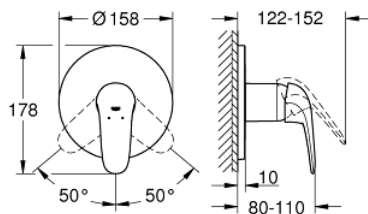

24 046 003 EUROSTYLE SINGLE-LEVER SHOWER MIXER

PRODUCT DESCRIPTION

- Colour: chrome
- trim set for GROHE Rapido SmartBox (35 604)
- GROHE SilkMove 46 mm ceramic cartridge
- GROHE LongLife finish
- GROHE FastFixation escutcheon with covered shaft sealing and covered fixing
- metal escutcheon, retroactively 6° adjustable
- without roughing-in set 35 600/35 604 (please order separately)
- outlet B or C = 30 l/min

24 046 003 EUROSTYLE SINGLE-LEVER SHOWER MIXER

SPARE PARTS, July 2017 – now

- 1: Solid metal lever (Spare part-nr. 46954000)
 - 2: Escutcheon (Spare part-nr. 48428000)
 - 3: Mounting plate (Spare part-nr. 48439000)
 - 4: Cap (Spare part-nr. 02693000)
 - 5: Cartridge (Spare part-nr. 46048000)
 - 6: Seal (Spare part-nr. 48360000)
 - 7: Temperature limiter (Spare part-nr. 46308000)*
 - 8: Universal extension set single-lever mixers, 25 mm (Spare part-nr. 14056000)*
 - 9: Universal extension set single-lever mixers, 50 mm (Spare part-nr. 14057000)*
- * Optional accessories