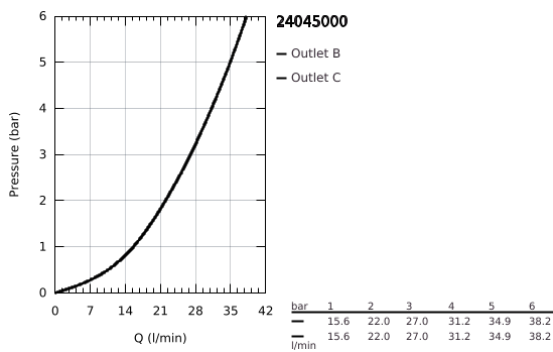

## 24 045 000 EUROCOSMO SINGLE-LEVER MIXER WITH 2-WAY DIVERTER

### PRODUCT DESCRIPTION

- Colour: chrome
- trim set for GROHE Rapido SmartBox (35 604)
- GROHE SilkMove 46 mm ceramic cartridge
- GROHE LongLife finish
- GROHE FastFixation escutcheon with covered shaft sealing and covered fixing
- metal escutcheon, retroactively 6° adjustable
- automatic 2-way diverter
- without roughing-in set 35 600/35 604 (please order separately)
- outlet B = 27 l/min, outlet C = 27 l/min