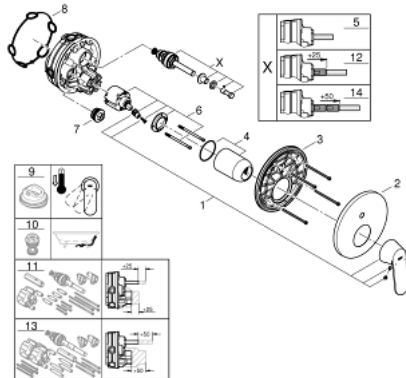

### PRODUCT DESCRIPTION

- Colour: chrome
- trim set for GROHE Rapido SmartBox (35 604)
- GROHE SilkMove 46 mm ceramic cartridge
- GROHE LongLife finish
- GROHE FastFixation escutcheon with covered shaft sealing and covered fixing
- metal escutcheon, retroactively 6° adjustable
- automatic 2-way diverter
- without roughing-in set 35 600/35 604 (please order separately)
- outlet B = 27 l/min, outlet C = 27 l/min

### SPARE PARTS, July 2017 – now

- 1: Lever (Spare part-nr. 46682000)
  - 2: Escutcheon (Spare part-nr. 48429000)
  - 3: Mounting plate (Spare part-nr. 48440000)
  - 4: Cap (Spare part-nr. 02693000)
  - 5: Diverter (Spare part-nr. 48442000)
  - 6: Cartridge (Spare part-nr. 46048000)
  - 7: Non-return valve (Spare part-nr. 49085000)
  - 8: Seal (Spare part-nr. 48360000)
  - 9: Temperature limiter (Spare part-nr. 46308000)\*
  - 10: Backflow protection combination (Spare part-nr. 14055000)\*
  - 11: Universal extension set single-lever mixers, 25 mm (Spare part-nr. 14056000)\*
  - 12: Diverter (Spare part-nr. 48444000)\*
  - 13: Universal extension set single-lever mixers, 50 mm (Spare part-nr. 14057000)\*
  - 14: Diverter (Spare part-nr. 48445000)\*
- \* Optional accessories