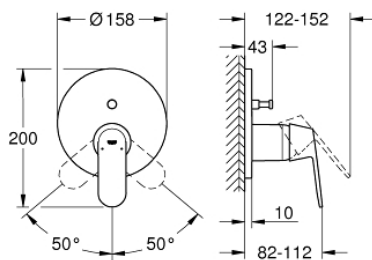

### PRODUCT DESCRIPTION

- Colour: chrome
- trim set for GROHE Rapido SmartBox (35 604)
- GROHE SilkMove 46 mm ceramic cartridge
- GROHE LongLife finish
- GROHE FastFixation escutcheon with covered shaft sealing and covered fixing
- metal escutcheon, retroactively 6° adjustable
- automatic 2-way diverter
- without roughing-in set 35 600/35 604 (please order separately)
- outlet B = 27 l/min, outlet C = 27 l/min

### SPARE PARTS, July 2017 – now

- 1: Lever (Spare part-nr. 46682000)
  - 2: Escutcheon (Spare part-nr. 48429000)
  - 3: Mounting plate (Spare part-nr. 48440000)
  - 4: Cap (Spare part-nr. 02693000)
  - 5: Diverter (Spare part-nr. 48442000)
  - 6: Cartridge (Spare part-nr. 46048000)
  - 7: Non-return valve (Spare part-nr. 49085000)
  - 8: Seal (Spare part-nr. 48360000)
  - 9: Temperature limiter (Spare part-nr. 46308000)\*
  - 10: Backflow protection combination (Spare part-nr. 14055000)\*
  - 11: Universal extension set single-lever mixers, 25 mm (Spare part-nr. 14056000)\*
  - 12: Diverter (Spare part-nr. 48444000)\*
  - 13: Universal extension set single-lever mixers, 50 mm (Spare part-nr. 14057000)\*
  - 14: Diverter (Spare part-nr. 48445000)\*
- \* Optional accessories