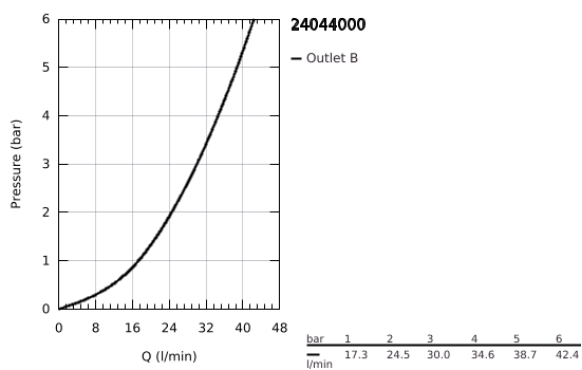

24 044 000 EUROCOSMO SINGLE-LEVER SHOWER MIXER

PRODUCT DESCRIPTION

- Colour: chrome
- trim set for GROHE Rapido SmartBox (35 604)
- GROHE SilkMove 46 mm ceramic cartridge
- GROHE LongLife finish
- GROHE FastFixation escutcheon with covered shaft sealing and covered fixing
- metal escutcheon, retroactively 6° adjustable
- without roughing-in set 35 600/35 604 (please order separately)
- outlet B or C = 30 l/min