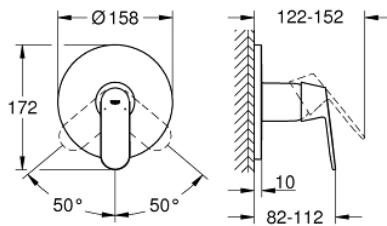

24 044 000 EUROCOSMO SINGLE-LEVER SHOWER MIXER

PRODUCT DESCRIPTION

- Colour: chrome
- trim set for GROHE Rapido SmartBox (35 604)
- GROHE SilkMove 46 mm ceramic cartridge
- GROHE LongLife finish
- GROHE FastFixation escutcheon with covered shaft sealing and covered fixing
- metal escutcheon, retroactively 6° adjustable
- without roughing-in set 35 600/35 604 (please order separately)
- outlet B or C = 30 l/min

24 044 000 EUROCOSMO SINGLE-LEVER SHOWER MIXER

SPARE PARTS, July 2017 – now

- 1: Lever (Spare part-nr. 46682000)
 - 2: Escutcheon (Spare part-nr. 48428000)
 - 3: Mounting plate (Spare part-nr. 48439000)
 - 4: Cap (Spare part-nr. 02693000)
 - 5: Cartridge (Spare part-nr. 46048000)
 - 6: Seal (Spare part-nr. 48360000)
 - 7: Temperature limiter (Spare part-nr. 46308000)*
 - 8: Universal extension set single-lever mixers, 25 mm (Spare part-nr. 14056000)*
 - 9: Universal extension set single-lever mixers, 50 mm (Spare part-nr. 14057000)*
- * Optional accessories