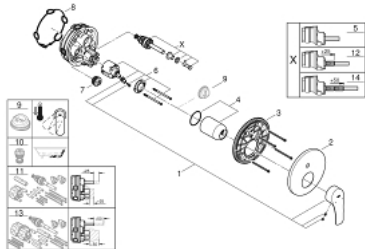

24 043 003 EUROSMART SINGLE-LEVER MIXER WITH 2-WAY DIVERTER

PRODUCT DESCRIPTION

- Colour: chrome
- trim set for GROHE Rapido SmartBox (35 604)
- GROHE SilkMove 46 mm ceramic cartridge
- GROHE LongLife finish
- GROHE FastFixation escutcheon with covered shaft sealing and covered fixing
- metal escutcheon, retroactively 6° adjustable
- automatic 2-way diverter
- without roughing-in set 35 600/35 604 (please order separately)
- outlet B = 27 l/min, outlet C = 27 l/min

24 043 003 EUROSMART SINGLE-LEVER MIXER WITH 2-WAY DIVERTER

SPARE PARTS, July 2019 – now

- 1: Lever (Spare part-nr. 48549000)
- 2: Escutcheon (Spare part-nr. 48429000)
- 3: Mounting plate (Spare part-nr. 48440000)
- 4: Cap (Spare part-nr. 06874000)
- 5: Diverter (Spare part-nr. 48442000)
- 6: Cartridge (Spare part-nr. 46048000)
- 7: Non-return valve (Spare part-nr. 49085000)
- 8: Seal (Spare part-nr. 48360000)
- 9: Temperature limiter (Spare part-nr. 46308000)*
- 10: Backflow protection combination (Spare part-nr. 14055000)*
- 11: Universal extension set single-lever mixers, 25 mm (Spare part-nr. 14056000)*
- 12: Diverter (Spare part-nr. 48444000)*
- 13: Universal extension set single-lever mixers, 50 mm (Spare part-nr. 14057000)*
- 14: Diverter (Spare part-nr. 48445000)*