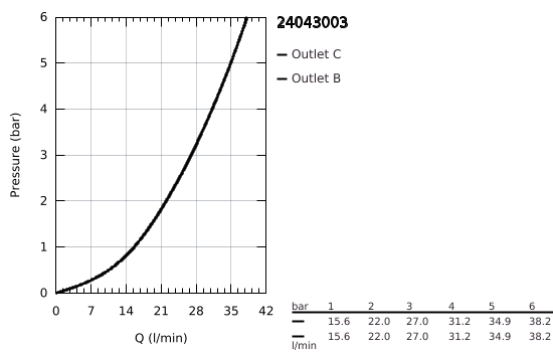

24 043 003 EUROSMART SINGLE-LEVER MIXER WITH 2-WAY DIVERTER

PRODUCT DESCRIPTION

- Colour: chrome
- trim set for GROHE Rapido SmartBox (35 604)
- GROHE SilkMove 46 mm ceramic cartridge
- GROHE LongLife finish
- GROHE FastFixation escutcheon with covered shaft sealing and covered fixing
- metal escutcheon, retroactively 6° adjustable
- automatic 2-way diverter
- without roughing-in set 35 600/35 604 (please order separately)
- outlet B = 27 l/min, outlet C = 27 l/min

24 043 003 EUROSMART SINGLE-LEVER MIXER WITH 2-WAY DIVERTER

SPARE PARTS, July 2019 – now

- 1: Lever (Spare part-nr. 48549000)
- 2: Escutcheon (Spare part-nr. 48429000)
- 3: Mounting plate (Spare part-nr. 48440000)
- 4: Cap (Spare part-nr. 06874000)
- 5: Diverter (Spare part-nr. 48442000)
- 6: Cartridge (Spare part-nr. 46048000)
- 7: Non-return valve (Spare part-nr. 49085000)
- 8: Seal (Spare part-nr. 48360000)
- 9: Temperature limiter (Spare part-nr. 46308000)*
- 10: Backflow protection combination (Spare part-nr. 14055000)*
- 11: Universal extension set single-lever mixers, 25 mm (Spare part-nr. 14056000)*
- 12: Diverter (Spare part-nr. 48444000)*
- 13: Universal extension set single-lever mixers, 50 mm (Spare part-nr. 14057000)*
- 14: Diverter (Spare part-nr. 48445000)*