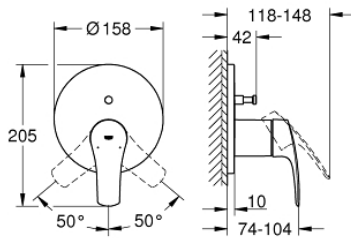

24 043 003 EUROSMART SINGLE-LEVER MIXER WITH 2-WAY DIVERTER

PRODUCT DESCRIPTION

- Colour: chrome
- trim set for GROHE Rapido SmartBox (35 604)
- GROHE SilkMove 46 mm ceramic cartridge
- GROHE LongLife finish
- GROHE FastFixation escutcheon with covered shaft sealing and covered fixing
- metal escutcheon, retroactively 6° adjustable
- automatic 2-way diverter
- without roughing-in set 35 600/35 604 (please order separately)
- outlet B = 27 l/min, outlet C = 27 l/min

24 043 003 EUROSMART SINGLE-LEVER MIXER WITH 2-WAY DIVERTER

SPARE PARTS, July 2019 – now

- 1: Lever (Spare part-nr. 48549000)
- 2: Escutcheon (Spare part-nr. 48429000)
- 3: Mounting plate (Spare part-nr. 48440000)
- 4: Cap (Spare part-nr. 06874000)
- 5: Diverter (Spare part-nr. 48442000)
- 6: Cartridge (Spare part-nr. 46048000)
- 7: Non-return valve (Spare part-nr. 49085000)
- 8: Seal (Spare part-nr. 48360000)
- 9: Temperature limiter (Spare part-nr. 46308000)*
- 10: Backflow protection combination (Spare part-nr. 14055000)*
- 11: Universal extension set single-lever mixers, 25 mm (Spare part-nr. 14056000)*
- 12: Diverter (Spare part-nr. 48444000)*
- 13: Universal extension set single-lever mixers, 50 mm (Spare part-nr. 14057000)*
- 14: Diverter (Spare part-nr. 48445000)*