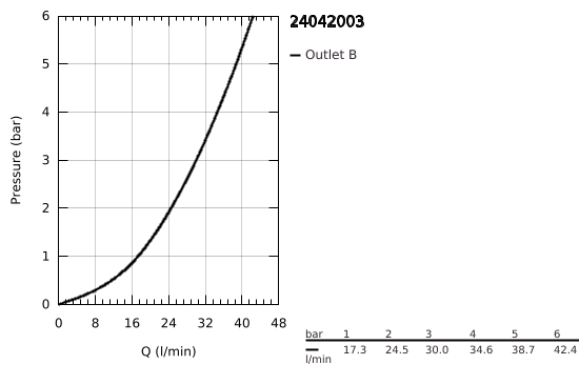

24 042 003 EUROSMART SINGLE-LEVER SHOWER MIXER

PRODUCT DESCRIPTION

- Colour: chrome
- trim set for GROHE Rapido SmartBox (35 604)
- GROHE SilkMove 46 mm ceramic cartridge
- GROHE LongLife finish
- GROHE FastFixation escutcheon with covered shaft sealing and covered fixing
- metal escutcheon, retroactively 6° adjustable
- without roughing-in set 35 600/35 604 (please order separately)
- outlet B or C = 30 l/min

24 042 003 EUROSMART SINGLE-LEVER SHOWER MIXER

SPARE PARTS, July 2019 – now

1: Lever (Spare part-nr. 48549000)

2: Escutcheon (Spare part-nr. 48428000)

3: Mounting plate (Spare part-nr. 48439000)

4: Cap (Spare part-nr. 06874000)