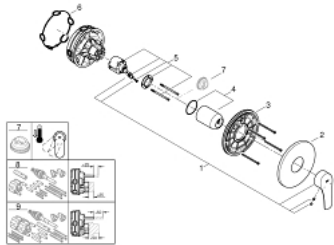

24 042 003 EUROSMART SINGLE-LEVER SHOWER MIXER

PRODUCT DESCRIPTION

- Colour: chrome
- trim set for GROHE Rapido SmartBox (35 604)
- GROHE SilkMove 46 mm ceramic cartridge
- GROHE LongLife finish
- GROHE FastFixation escutcheon with covered shaft sealing and covered fixing
- metal escutcheon, retroactively 6° adjustable
- without roughing-in set 35 600/35 604 (please order separately)
- outlet B or C = 30 l/min

24 042 003 EUROSMART SINGLE-LEVER SHOWER MIXER

SPARE PARTS, July 2019 – now

1: Lever (Spare part-nr. 48549000)

2: Escutcheon (Spare part-nr. 48428000)

3: Mounting plate (Spare part-nr. 48439000)

4: Cap (Spare part-nr. 06874000)

5: Cartridge (Spare part-nr. 46048000)

6: Seal (Spare part-nr. 48360000)

7: Temperature limiter (Spare part-nr. 46308000)*

8: Universal extension set single-lever mixers, 25 mm (Spare part-nr. 14056000

)*

9: Universal extension set single-lever mixers, 50 mm (Spare part-nr. 14057000

)*

* Optional accessories