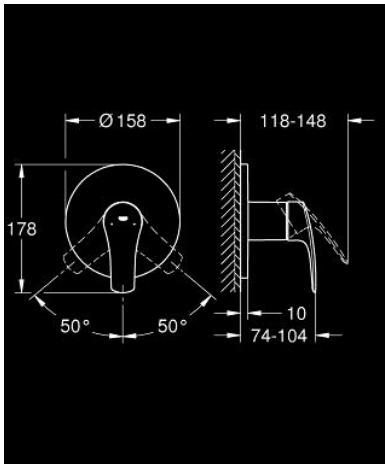

24 042 003 EUROSMART SINGLE-LEVER SHOWER MIXER

PRODUCT DESCRIPTION

- Colour: chrome
- trim set for GROHE Rapido SmartBox (35 604)
- GROHE SilkMove 46 mm ceramic cartridge
- GROHE LongLife finish
- GROHE FastFixation escutcheon with covered shaft sealing and covered fixing
- metal escutcheon, retroactively 6° adjustable
- without roughing-in set 35 600/35 604 (please order separately)
- outlet B or C = 30 l/min

24 042 003 EUROSMART SINGLE-LEVER SHOWER MIXER

SPARE PARTS, July 2019 – now

1: Lever (Spare part-nr. 48549000)

2: Escutcheon (Spare part-nr. 48428000)

3: Mounting plate (Spare part-nr. 48439000)

4: Cap (Spare part-nr. 06874000)

5: Cartridge (Spare part-nr. 46048000)

6: Seal (Spare part-nr. 48360000)

7: Temperature limiter (Spare part-nr. 46308000)*

8: Universal extension set single-lever mixers, 25 mm (Spare part-nr. 14056000

)*