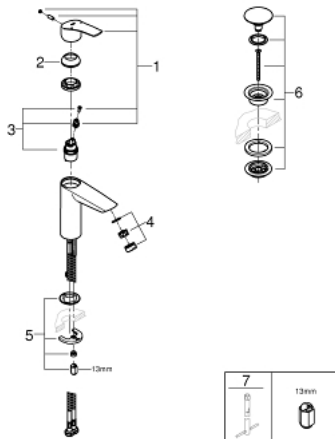

23 989 003 **EUROSMART SINGLE-LEVER BASIN MIXER 1/2"**
M-SIZE

PRODUCT DESCRIPTION

- Colour: chrome
- thermostatic scalding protection
- maximum temperature adjustable
- lever length 89 mm
- GROHE SilkMove 28 mm ceramic cartridge
- adjustable flow rate limiter
- Protected Water Ways no contact of water with lead or nickel inside the tap
- built-in non-return valves
- dirt strainers
- GROHE EcoJoy - less water, perfect flow
- maximum flow rate (at 3 bar): 4 l/min
- GROHE FastFixation installation system
- smooth body with push-open waste set 1 1/4"
- flexible connection hoses
- max. pressure differential 5:1

23 989 003 **EUROSMART SINGLE-LEVER BASIN MIXER 1/2"**
M-SIZE

SPARE PARTS, December 2019 – now

- 1: Lever (Spare part-nr. 48548000)
- 2: Cap (Spare part-nr. 46116000)
- 3: Cartridge (Spare part-nr. 48518000)
- 4: Mousseur (Spare part-nr. 48159000)
- 5: Shank mounting kit (Spare part-nr. 46645000)
- 6: Waste set with push-open plug (Spare part-nr. 65807000)
- 7: Mounting wrench (Spare part-nr. 19017000)*