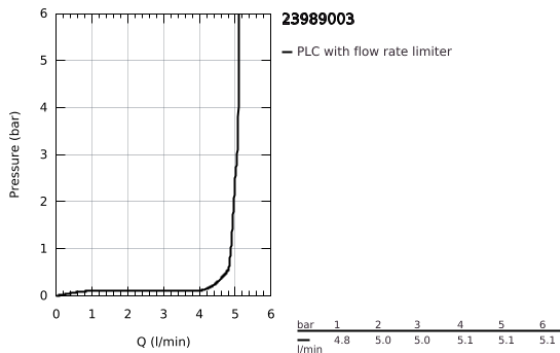

23 989 003 **EUROSMART SINGLE-LEVER BASIN MIXER 1/2"**
M-SIZE

PRODUCT DESCRIPTION

- Colour: chrome
- thermostatic scalding protection
- maximum temperature adjustable
- lever length 89 mm
- GROHE SilkMove 28 mm ceramic cartridge
- adjustable flow rate limiter
- Protected Water Ways no contact of water with lead or nickel inside the tap
- built-in non-return valves
- dirt strainers
- GROHE EcoJoy - less water, perfect flow
- maximum flow rate (at 3 bar): 4 l/min
- GROHE FastFixation installation system
- smooth body with push-open waste set 1 1/4"
- flexible connection hoses
- max. pressure differential 5:1

23 989 003 **EUROSMART SINGLE-LEVER BASIN MIXER 1/2"**
M-SIZE

SPARE PARTS, December 2019 – now

- 1: Lever (Spare part-nr. 48548000)
- 2: Cap (Spare part-nr. 46116000)
- 3: Cartridge (Spare part-nr. 48518000)
- 4: Mousseur (Spare part-nr. 48159000)
- 5: Shank mounting kit (Spare part-nr. 46645000)
- 6: Waste set with push-open plug (Spare part-nr. 65807000)
- 7: Mounting wrench (Spare part-nr. 19017000)*