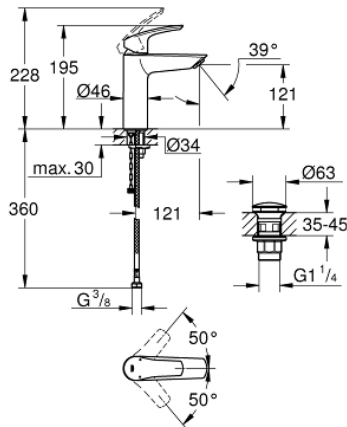

23 989 003 **EUROSMART SINGLE-LEVER BASIN MIXER 1/2"**
M-SIZE

PRODUCT DESCRIPTION

- Colour: chrome
- thermostatic scalding protection
- maximum temperature adjustable
- lever length 89 mm
- GROHE SilkMove 28 mm ceramic cartridge
- adjustable flow rate limiter
- Protected Water Ways no contact of water with lead or nickel inside the tap
- built-in non-return valves
- dirt strainers
- GROHE EcoJoy - less water, perfect flow
- maximum flow rate (at 3 bar): 4 l/min
- GROHE FastFixation installation system
- smooth body with push-open waste set 1 1/4"
- flexible connection hoses
- max. pressure differential 5:1

23 989 003 **EUROSMART SINGLE-LEVER BASIN MIXER 1/2"**
M-SIZE

SPARE PARTS, December 2019 – now

- 1: Lever (Spare part-nr. 48548000)
- 2: Cap (Spare part-nr. 46116000)
- 3: Cartridge (Spare part-nr. 48518000)
- 4: Mousseur (Spare part-nr. 48159000)
- 5: Shank mounting kit (Spare part-nr. 46645000)
- 6: Waste set with push-open plug (Spare part-nr. 65807000)
- 7: Mounting wrench (Spare part-nr. 19017000)*