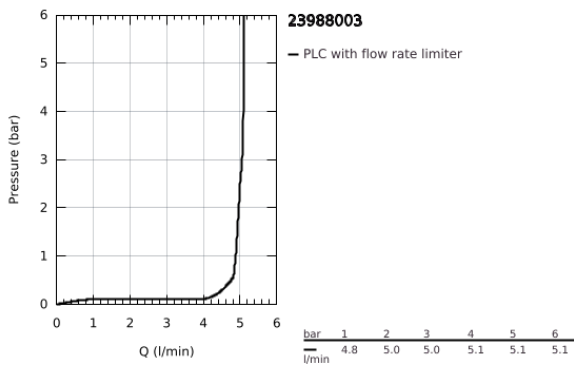

23 988 003 **EUROSMART SINGLE-LEVER BASIN MIXER 1/2"**
S-SIZE

PRODUCT DESCRIPTION

- Colour: chrome
- thermostatic scalding protection
- maximum temperature adjustable
- single hole installation
- lever length 89 mm
- GROHE SilkMove 28 mm ceramic cartridge
- adjustable flow rate limiter
- GROHE LongLife finish
- Protected Water Ways no contact of water with lead or nickel inside the tap
- built-in non-return valves
- dirt strainers
- GROHE EcoJoy - less water, perfect flow
- maximum flow rate (at 3 bar): 4 l/min
- GROHE FastFixation installation system
- smooth body with push-open waste set 1 1/4"
- flexible connection hoses
- max. pressure differential 5:1

23 988 003 **EUROSMART SINGLE-LEVER BASIN MIXER 1/2"**
S-SIZE

SPARE PARTS, December 2019 – now

- 1: Lever (Spare part-nr. 48548000)
- 2: Cap (Spare part-nr. 46116000)
- 3: Cartridge (Spare part-nr. 48518000)
- 4: Mousseur (Spare part-nr. 48159000)
- 5: Shank mounting kit (Spare part-nr. 46645000)
- 6: Waste set with push-open plug (Spare part-nr. 65807000)
- 7: Mounting wrench (Spare part-nr. 19017000)*