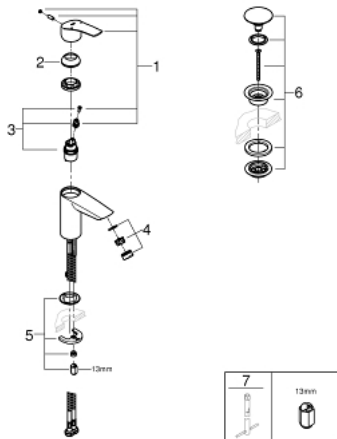

23 988 003 **EUROSMART SINGLE-LEVER BASIN MIXER 1/2"**
S-SIZE

PRODUCT DESCRIPTION

- Colour: chrome
- thermostatic scalding protection
- maximum temperature adjustable
- single hole installation
- lever length 89 mm
- GROHE SilkMove 28 mm ceramic cartridge
- adjustable flow rate limiter
- GROHE LongLife finish
- Protected Water Ways no contact of water with lead or nickel inside the tap
- built-in non-return valves
- dirt strainers
- GROHE EcoJoy - less water, perfect flow
- maximum flow rate (at 3 bar): 4 l/min
- GROHE FastFixation installation system
- smooth body with push-open waste set 1 1/4"
- flexible connection hoses
- max. pressure differential 5:1

23 988 003 **EUROSMART SINGLE-LEVER BASIN MIXER 1/2"**
S-SIZE

SPARE PARTS, December 2019 – now

- 1: Lever (Spare part-nr. 48548000)
- 2: Cap (Spare part-nr. 46116000)
- 3: Cartridge (Spare part-nr. 48518000)
- 4: Mousseur (Spare part-nr. 48159000)
- 5: Shank mounting kit (Spare part-nr. 46645000)
- 6: Waste set with push-open plug (Spare part-nr. 65807000)
- 7: Mounting wrench (Spare part-nr. 19017000)*