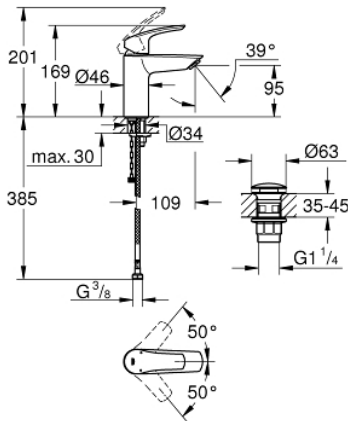

23 988 003 **EUROSMART SINGLE-LEVER BASIN MIXER 1/2"**
S-SIZE

PRODUCT DESCRIPTION

- Colour: chrome
- thermostatic scalding protection
- maximum temperature adjustable
- single hole installation
- lever length 89 mm
- GROHE SilkMove 28 mm ceramic cartridge
- adjustable flow rate limiter
- GROHE LongLife finish
- Protected Water Ways no contact of water with lead or nickel inside the tap
- built-in non-return valves
- dirt strainers
- GROHE EcoJoy - less water, perfect flow
- maximum flow rate (at 3 bar): 4 l/min
- GROHE FastFixation installation system
- smooth body with push-open waste set 1 1/4"
- flexible connection hoses
- max. pressure differential 5:1

23 988 003 **EUROSMART SINGLE-LEVER BASIN MIXER 1/2"**
S-SIZE

SPARE PARTS, December 2019 – now

- 1: Lever (Spare part-nr. 48548000)
- 2: Cap (Spare part-nr. 46116000)
- 3: Cartridge (Spare part-nr. 48518000)
- 4: Mousseur (Spare part-nr. 48159000)
- 5: Shank mounting kit (Spare part-nr. 46645000)
- 6: Waste set with push-open plug (Spare part-nr. 65807000)
- 7: Mounting wrench (Spare part-nr. 19017000)*