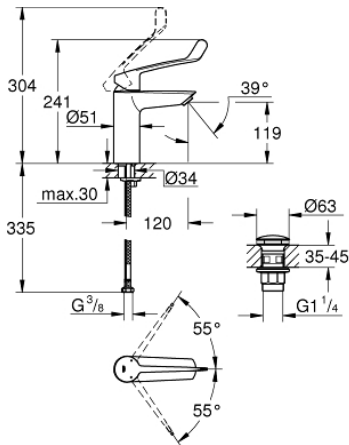

23 983 003 **EUROSMART SINGLE-LEVER BASIN MIXER 1/2"**  
**M-SIZE**

**PRODUCT DESCRIPTION**

- Colour: chrome
- long metal lever
- lever length 156 mm
- GROHE SilkMove 35 mm ceramic cartridge
- maximum flow rate (at 3 bar): 8 l/min
- laminar flow straightener
- adjustable flow rate limiter
- with temperature limiter
- GROHE FastFixation installation system
- smooth body with push-open waste set 1 1/4"
- flexible connection hoses

23 983 003 **EUROSMART SINGLE-LEVER BASIN MIXER 1/2"**  
**M-SIZE**

**SPARE PARTS**, December 2019 – now

- 1: Lever (Spare part-nr. 48581000)
- 2: Cap (Spare part-nr. 46492000)
- 3: Temperature limiter (Spare part-nr. 46375000)
- 4: Screw coupling (Spare part-nr. 46460000)
- 5: Cartridge (Spare part-nr. 46374000)
- 6: Flow straightener (Spare part-nr. 13960000)
- 7: Shank mounting kit (Spare part-nr. 46671000)
- 8: Waste set with push-open plug (Spare part-nr. 65807000)
- 9: Mounting wrench (Spare part-nr. 19017000)\*
- 10: Socket Spanner (Spare part-nr. 19332000)\*