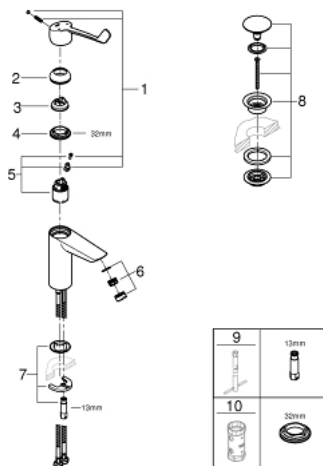

23 983 003 **EUROSMART SINGLE-LEVER BASIN MIXER 1/2"**  
**M-SIZE**

**PRODUCT DESCRIPTION**

- Colour: chrome
- long metal lever
- lever length 156 mm
- GROHE SilkMove 35 mm ceramic cartridge
- maximum flow rate (at 3 bar): 8 l/min
- laminar flow straightener
- adjustable flow rate limiter
- with temperature limiter
- GROHE FastFixation installation system
- smooth body with push-open waste set 1 1/4"
- flexible connection hoses

23 983 003 **EUROSMART SINGLE-LEVER BASIN MIXER 1/2"**  
**M-SIZE**

**SPARE PARTS**, December 2019 – now

- 1: Lever (Spare part-nr. 48581000)
- 2: Cap (Spare part-nr. 46492000)
- 3: Temperature limiter (Spare part-nr. 46375000)
- 4: Screw coupling (Spare part-nr. 46460000)
- 5: Cartridge (Spare part-nr. 46374000)
- 6: Flow straightener (Spare part-nr. 13960000)
- 7: Shank mounting kit (Spare part-nr. 46671000)
- 8: Waste set with push-open plug (Spare part-nr. 65807000)
- 9: Mounting wrench (Spare part-nr. 19017000)\*
- 10: Socket Spanner (Spare part-nr. 19332000)\*