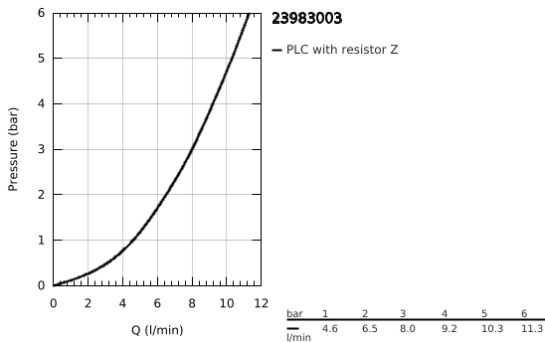

23 983 003 **EUROSMART SINGLE-LEVER BASIN MIXER 1/2"**  
**M-SIZE**

**PRODUCT DESCRIPTION**

- Colour: chrome
- long metal lever
- lever length 156 mm
- GROHE SilkMove 35 mm ceramic cartridge
- maximum flow rate (at 3 bar): 8 l/min
- laminar flow straightener
- adjustable flow rate limiter
- with temperature limiter
- GROHE FastFixation installation system
- smooth body with push-open waste set 1 1/4"
- flexible connection hoses

23 983 003 **EUROSMART SINGLE-LEVER BASIN MIXER 1/2"**  
**M-SIZE**

**SPARE PARTS**, December 2019 – now

- 1: Lever (Spare part-nr. 48581000)
- 2: Cap (Spare part-nr. 46492000)
- 3: Temperature limiter (Spare part-nr. 46375000)
- 4: Screw coupling (Spare part-nr. 46460000)
- 5: Cartridge (Spare part-nr. 46374000)
- 6: Flow straightener (Spare part-nr. 13960000)
- 7: Shank mounting kit (Spare part-nr. 46671000)
- 8: Waste set with push-open plug (Spare part-nr. 65807000)
- 9: Mounting wrench (Spare part-nr. 19017000)\*
- 10: Socket Spanner (Spare part-nr. 19332000)\*