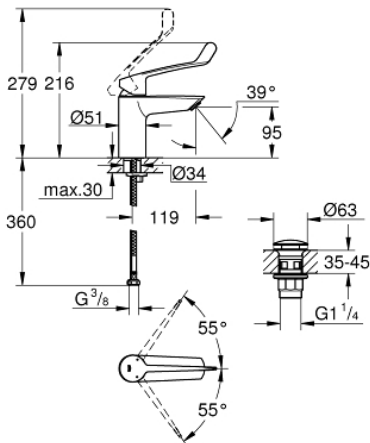

23 982 003 **EUROSMART SINGLE-LEVER BASIN MIXER 1/2"**
S-SIZE

PRODUCT DESCRIPTION

- Colour: chrome
- long metal lever
- lever length 156 mm
- GROHE SilkMove 35 mm ceramic cartridge
- maximum flow rate (at 3 bar): 8 l/min
- laminar flow straightener
- adjustable flow rate limiter
- with temperature limiter
- GROHE FastFixation installation system
- smooth body with push-open waste set 1 1/4"
- flexible connection hoses

23 982 003 **EUROSMART SINGLE-LEVER BASIN MIXER 1/2"**
S-SIZE

SPARE PARTS, December 2019 – now

- 1: Lever (Spare part-nr. 48581000)
- 2: Cap (Spare part-nr. 46492000)
- 3: Temperature limiter (Spare part-nr. 46375000)
- 4: Screw coupling (Spare part-nr. 46460000)
- 5: Cartridge (Spare part-nr. 46374000)
- 6: Flow straightener (Spare part-nr. 13960000)
- 7: Shank mounting kit (Spare part-nr. 46671000)
- 8: Waste set with push-open plug (Spare part-nr. 65807000)
- 9: Mounting wrench (Spare part-nr. 19017000)*
- 10: Socket Spanner (Spare part-nr. 19332000)*