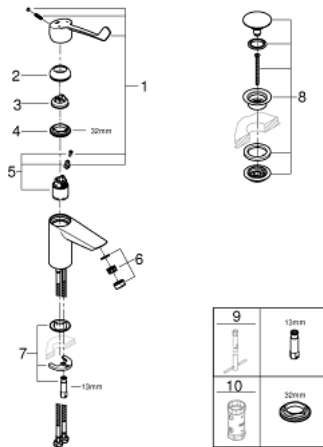

23 982 003 **EUROSMART SINGLE-LEVER BASIN MIXER 1/2"**
S-SIZE

PRODUCT DESCRIPTION

- Colour: chrome
- long metal lever
- lever length 156 mm
- GROHE SilkMove 35 mm ceramic cartridge
- maximum flow rate (at 3 bar): 8 l/min
- laminar flow straightener
- adjustable flow rate limiter
- with temperature limiter
- GROHE FastFixation installation system
- smooth body with push-open waste set 1 1/4"
- flexible connection hoses

23 982 003 **EUROSMART SINGLE-LEVER BASIN MIXER 1/2"**
S-SIZE

SPARE PARTS, December 2019 – now

- 1: Lever (Spare part-nr. 48581000)
- 2: Cap (Spare part-nr. 46492000)
- 3: Temperature limiter (Spare part-nr. 46375000)
- 4: Screw coupling (Spare part-nr. 46460000)
- 5: Cartridge (Spare part-nr. 46374000)
- 6: Flow straightener (Spare part-nr. 13960000)
- 7: Shank mounting kit (Spare part-nr. 46671000)
- 8: Waste set with push-open plug (Spare part-nr. 65807000)
- 9: Mounting wrench (Spare part-nr. 19017000)*
- 10: Socket Spanner (Spare part-nr. 19332000)*