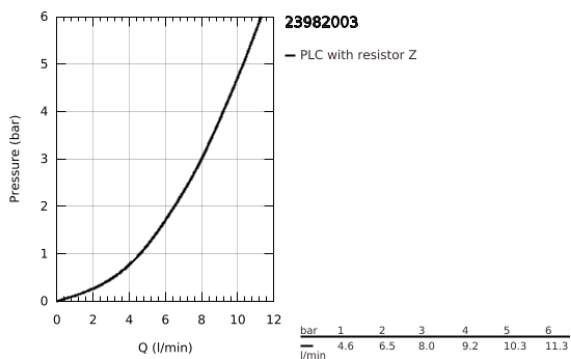

23 982 003 **EUROSMART SINGLE-LEVER BASIN MIXER 1/2"**
S-SIZE

PRODUCT DESCRIPTION

- Colour: chrome
- long metal lever
- lever length 156 mm
- GROHE SilkMove 35 mm ceramic cartridge
- maximum flow rate (at 3 bar): 8 l/min
- laminar flow straightener
- adjustable flow rate limiter
- with temperature limiter
- GROHE FastFixation installation system
- smooth body with push-open waste set 1 1/4"
- flexible connection hoses

23 982 003 **EUROSMART SINGLE-LEVER BASIN MIXER 1/2"**
S-SIZE

SPARE PARTS, December 2019 – now

- 1: Lever (Spare part-nr. 48581000)
- 2: Cap (Spare part-nr. 46492000)
- 3: Temperature limiter (Spare part-nr. 46375000)
- 4: Screw coupling (Spare part-nr. 46460000)
- 5: Cartridge (Spare part-nr. 46374000)
- 6: Flow straightener (Spare part-nr. 13960000)
- 7: Shank mounting kit (Spare part-nr. 46671000)
- 8: Waste set with push-open plug (Spare part-nr. 65807000)
- 9: Mounting wrench (Spare part-nr. 19017000)*
- 10: Socket Spanner (Spare part-nr. 19332000)*