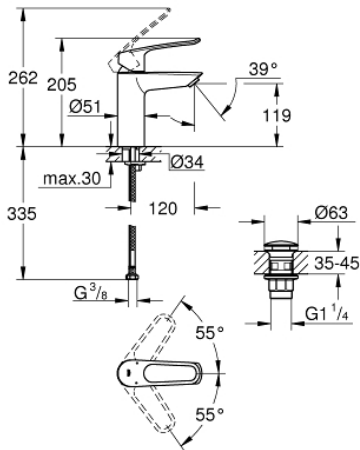

23 981 003 **EUROSMART SINGLE-LEVER BASIN MIXER 1/2"**  
**M-SIZE**

**PRODUCT DESCRIPTION**

- Colour: chrome
- single hole installation
- loop metal lever
- lever length 130 mm
- GROHE SilkMove 35 mm ceramic cartridge
- maximum flow rate (at 3 bar): 8 l/min
- laminar flow straightener
- adjustable flow rate limiter
- with temperature limiter
- GROHE FastFixation installation system
- smooth body with push-open waste set 1 1/4"
- flexible connection hoses

23 981 003 **EUROSMART SINGLE-LEVER BASIN MIXER 1/2"**  
**M-SIZE**

**SPARE PARTS**, December 2019 – now

- 1: Lever (Spare part-nr. 48580000)
- 2: Cap (Spare part-nr. 46492000)
- 3: Temperature limiter (Spare part-nr. 46375000)
- 4: Screw coupling (Spare part-nr. 46460000)
- 5: Cartridge (Spare part-nr. 46374000)
- 6: Flow straightener (Spare part-nr. 13960000)
- 7: Shank mounting kit (Spare part-nr. 46671000)
- 8: Waste set with push-open plug (Spare part-nr. 65807000)
- 9: Mounting wrench (Spare part-nr. 19017000)\*
- 10: Socket Spanner (Spare part-nr. 19332000)\*