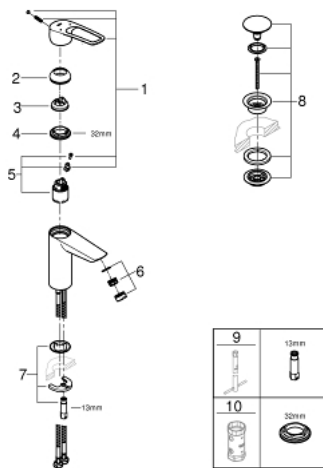

23 981 003 **EUROSMART SINGLE-LEVER BASIN MIXER 1/2"**  
**M-SIZE**

**PRODUCT DESCRIPTION**

- Colour: chrome
- single hole installation
- loop metal lever
- lever length 130 mm
- GROHE SilkMove 35 mm ceramic cartridge
- maximum flow rate (at 3 bar): 8 l/min
- laminar flow straightener
- adjustable flow rate limiter
- with temperature limiter
- GROHE FastFixation installation system
- smooth body with push-open waste set 1 1/4"
- flexible connection hoses

23 981 003 **EUROSMART SINGLE-LEVER BASIN MIXER 1/2"**  
**M-SIZE**

**SPARE PARTS**, December 2019 – now

- 1: Lever (Spare part-nr. 48580000)
- 2: Cap (Spare part-nr. 46492000)
- 3: Temperature limiter (Spare part-nr. 46375000)
- 4: Screw coupling (Spare part-nr. 46460000)
- 5: Cartridge (Spare part-nr. 46374000)
- 6: Flow straightener (Spare part-nr. 13960000)
- 7: Shank mounting kit (Spare part-nr. 46671000)
- 8: Waste set with push-open plug (Spare part-nr. 65807000)
- 9: Mounting wrench (Spare part-nr. 19017000)\*
- 10: Socket Spanner (Spare part-nr. 19332000)\*