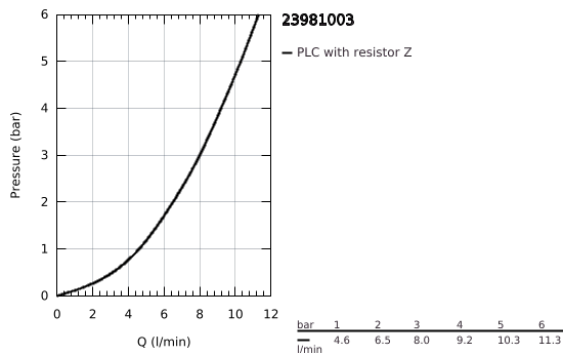

23 981 003 **EUROSMART SINGLE-LEVER BASIN MIXER 1/2"**  
**M-SIZE**

**PRODUCT DESCRIPTION**

- Colour: chrome
- single hole installation
- loop metal lever
- lever length 130 mm
- GROHE SilkMove 35 mm ceramic cartridge
- maximum flow rate (at 3 bar): 8 l/min
- laminar flow straightener
- adjustable flow rate limiter
- with temperature limiter
- GROHE FastFixation installation system
- smooth body with push-open waste set 1 1/4"
- flexible connection hoses

23 981 003 **EUROSMART SINGLE-LEVER BASIN MIXER 1/2"**  
**M-SIZE**

**SPARE PARTS**, December 2019 – now

- 1: Lever (Spare part-nr. 48580000)
- 2: Cap (Spare part-nr. 46492000)
- 3: Temperature limiter (Spare part-nr. 46375000)
- 4: Screw coupling (Spare part-nr. 46460000)
- 5: Cartridge (Spare part-nr. 46374000)
- 6: Flow straightener (Spare part-nr. 13960000)
- 7: Shank mounting kit (Spare part-nr. 46671000)
- 8: Waste set with push-open plug (Spare part-nr. 65807000)
- 9: Mounting wrench (Spare part-nr. 19017000)\*
- 10: Socket Spanner (Spare part-nr. 19332000)\*