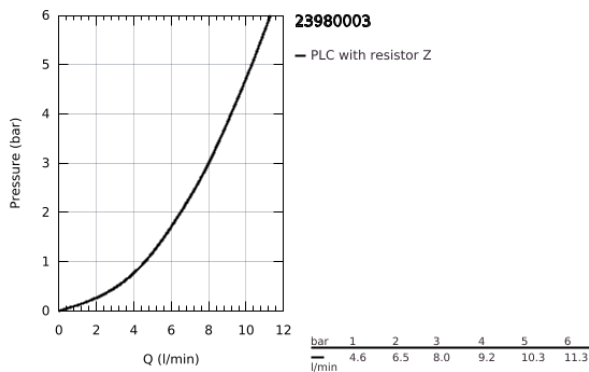

23 980 003 **EUROSMART SINGLE-LEVER BASIN MIXER 1/2"**
S-SIZE

PRODUCT DESCRIPTION

- Colour: chrome
- single hole installation
- loop metal lever
- lever length 130 mm
- GROHE SilkMove 35 mm ceramic cartridge
- maximum flow rate (at 3 bar): 8 l/min
- laminar flow straightener
- adjustable flow rate limiter
- with temperature limiter
- GROHE FastFixation installation system
- smooth body with push-open waste set 1 1/4"
- flexible connection hoses

23 980 003 **EUROSMART SINGLE-LEVER BASIN MIXER 1/2"**
S-SIZE

SPARE PARTS, December 2019 – now

- 1: Lever (Spare part-nr. 48580000)
- 2: Cap (Spare part-nr. 46492000)
- 3: Temperature limiter (Spare part-nr. 46375000)
- 4: Screw coupling (Spare part-nr. 46460000)
- 5: Cartridge (Spare part-nr. 46374000)
- 6: Flow straightener (Spare part-nr. 13960000)
- 7: Shank mounting kit (Spare part-nr. 46671000)
- 8: Waste set with push-open plug (Spare part-nr. 65807000)
- 9: Mounting wrench (Spare part-nr. 19017000)*
- 10: Socket Spanner (Spare part-nr. 19332000)*