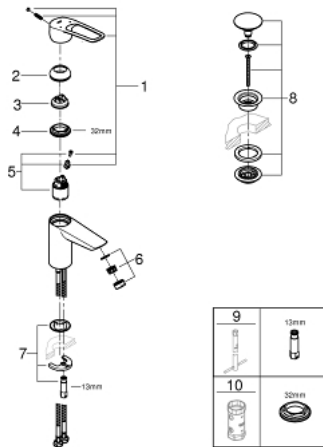

23 980 003 **EUROSMART SINGLE-LEVER BASIN MIXER 1/2"**
S-SIZE

PRODUCT DESCRIPTION

- Colour: chrome
- single hole installation
- loop metal lever
- lever length 130 mm
- GROHE SilkMove 35 mm ceramic cartridge
- maximum flow rate (at 3 bar): 8 l/min
- laminar flow straightener
- adjustable flow rate limiter
- with temperature limiter
- GROHE FastFixation installation system
- smooth body with push-open waste set 1 1/4"
- flexible connection hoses

23 980 003 **EUROSMART SINGLE-LEVER BASIN MIXER 1/2"**
S-SIZE

SPARE PARTS, December 2019 – now

- 1: Lever (Spare part-nr. 48580000)
- 2: Cap (Spare part-nr. 46492000)
- 3: Temperature limiter (Spare part-nr. 46375000)
- 4: Screw coupling (Spare part-nr. 46460000)
- 5: Cartridge (Spare part-nr. 46374000)
- 6: Flow straightener (Spare part-nr. 13960000)
- 7: Shank mounting kit (Spare part-nr. 46671000)
- 8: Waste set with push-open plug (Spare part-nr. 65807000)
- 9: Mounting wrench (Spare part-nr. 19017000)*
- 10: Socket Spanner (Spare part-nr. 19332000)*