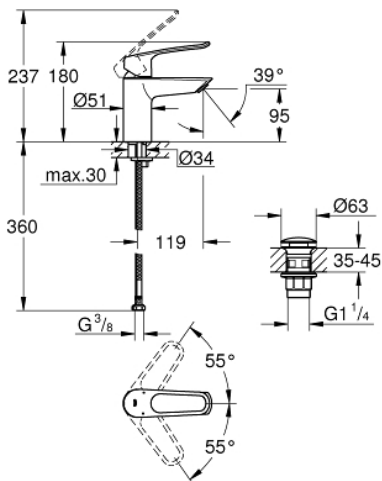

23 980 003 **EUROSMART SINGLE-LEVER BASIN MIXER 1/2"**
S-SIZE

PRODUCT DESCRIPTION

- Colour: chrome
- single hole installation
- loop metal lever
- lever length 130 mm
- GROHE SilkMove 35 mm ceramic cartridge
- maximum flow rate (at 3 bar): 8 l/min
- laminar flow straightener
- adjustable flow rate limiter
- with temperature limiter
- GROHE FastFixation installation system
- smooth body with push-open waste set 1 1/4"
- flexible connection hoses

23 980 003 **EUROSMART SINGLE-LEVER BASIN MIXER 1/2"**
S-SIZE

SPARE PARTS, December 2019 – now

- 1: Lever (Spare part-nr. 48580000)
- 2: Cap (Spare part-nr. 46492000)
- 3: Temperature limiter (Spare part-nr. 46375000)
- 4: Screw coupling (Spare part-nr. 46460000)
- 5: Cartridge (Spare part-nr. 46374000)
- 6: Flow straightener (Spare part-nr. 13960000)
- 7: Shank mounting kit (Spare part-nr. 46671000)
- 8: Waste set with push-open plug (Spare part-nr. 65807000)
- 9: Mounting wrench (Spare part-nr. 19017000)*
- 10: Socket Spanner (Spare part-nr. 19332000)*