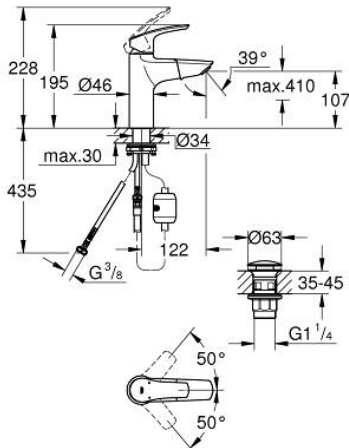

23 976 003 **EUROSMART SINGLE-LEVER BASIN MIXER 1/2"**
M-SIZE

PRODUCT DESCRIPTION

- Colour: chrome
- pull out spout
- single hole installation
- metal lever
- GROHE SilkMove 28 mm ceramic cartridge
- adjustable flow rate limiter
- with temperature limiter
- GROHE EcoJoy - less water, perfect flow
- maximum flow rate (at 3 bar): 5 l/min
- rapid installation system
- MagneticDocking guarantees easy retraction and smooth docking of the spray head back to the starting position
- smooth body with push-open waste set 1 1/4"
- flexible connection hoses

23 976 003 **EUROSMART SINGLE-LEVER BASIN MIXER 1/2"**
M-SIZE

SPARE PARTS, June 2021 – now

- 1: Lever (Spare part-nr. 48548000)
- 2: Cap (Spare part-nr. 46116000)
- 3: Cartridge (Spare part-nr. 46963000)
- 4: Pull-Out spray (Spare part-nr. 48573000)
- 4.1: Mousseur (Spare part-nr. 48159000)
- 5: Shank fastening assembly (Spare part-nr. 48384000)
- 6: Waste set with push-open plug (Spare part-nr. 65807000)