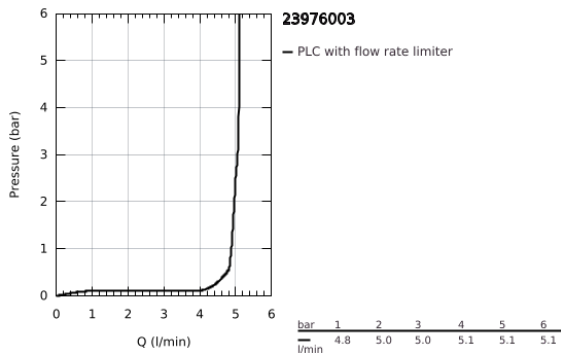

23 976 003 **EUROSMART SINGLE-LEVER BASIN MIXER 1/2"**
M-SIZE

PRODUCT DESCRIPTION

- Colour: chrome
- pull out spout
- single hole installation
- metal lever
- GROHE SilkMove 28 mm ceramic cartridge
- adjustable flow rate limiter
- with temperature limiter
- GROHE EcoJoy - less water, perfect flow
- maximum flow rate (at 3 bar): 5 l/min
- rapid installation system
- MagneticDocking guarantees easy retraction and smooth docking of the spray head back to the starting position
- smooth body with push-open waste set 1 1/4"
- flexible connection hoses

23 976 003 **EUROSMART SINGLE-LEVER BASIN MIXER 1/2"**
M-SIZE

SPARE PARTS, June 2021 – now

- 1: Lever (Spare part-nr. 48548000)
- 2: Cap (Spare part-nr. 46116000)
- 3: Cartridge (Spare part-nr. 46963000)
- 4: Pull-Out spray (Spare part-nr. 48573000)
- 4.1: Mousseur (Spare part-nr. 48159000)
- 5: Shank fastening assembly (Spare part-nr. 48384000)
- 6: Waste set with push-open plug (Spare part-nr. 65807000)