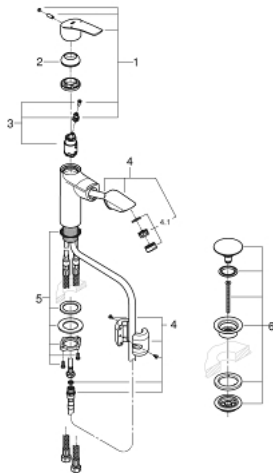

23 976 003 **EUROSMART SINGLE-LEVER BASIN MIXER 1/2"**
M-SIZE

PRODUCT DESCRIPTION

- Colour: chrome
- pull out spout
- single hole installation
- metal lever
- GROHE SilkMove 28 mm ceramic cartridge
- adjustable flow rate limiter
- with temperature limiter
- GROHE EcoJoy - less water, perfect flow
- maximum flow rate (at 3 bar): 5 l/min
- rapid installation system
- MagneticDocking guarantees easy retraction and smooth docking of the spray head back to the starting position
- smooth body with push-open waste set 1 1/4"
- flexible connection hoses

23 976 003 **EUROSMART SINGLE-LEVER BASIN MIXER 1/2"**
M-SIZE

SPARE PARTS, June 2021 – now

- 1: Lever (Spare part-nr. 48548000)
- 2: Cap (Spare part-nr. 46116000)
- 3: Cartridge (Spare part-nr. 46963000)
- 4: Pull-Out spray (Spare part-nr. 48573000)
- 4.1: Mousseur (Spare part-nr. 48159000)
- 5: Shank fastening assembly (Spare part-nr. 48384000)
- 6: Waste set with push-open plug (Spare part-nr. 65807000)