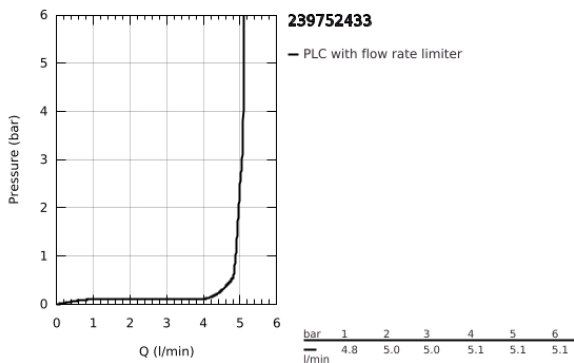

23 975 243 3 **EUROSMART SINGLE-LEVER BASIN MIXER 1/2"**  
**M-SIZE**

**PRODUCT DESCRIPTION**

- Colour: matte black
- single hole installation
- 2-in-1 hybrid with touchless (cold water) or manual operation
- manual lever operation having priority
- GROHE SilkMove 28 mm ceramic cartridge
- with temperature limiter
- infra-red electronic
- with infrared sensor for bi-directional communication for monitoring, configuration and service purpose
- 6V lithium battery, type CR-P2
- battery lifetime: approx. 7 years (150 actuations a day)
- non-return valve
- dirt strainers
- integrated solenoid valve
- external battery
- multistage battery status display
- 7 pre-set programs:
  - auto flush
  - cleaning mode
  - additional functions and precise settings by remote control 36 407
- GROHE EcoJoy - less water, perfect flow
- maximum flow rate (at 3 bar): 5 l/min
- Protected Water Ways no contact of water with lead or nickel inside the tap
- rapid installation system
- smooth body
- flexible connection hoses
- minimum pressure 1.0 bar
- CE approved