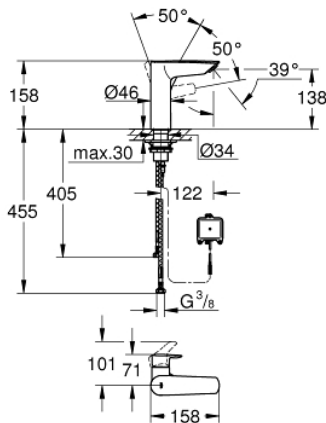

23 975 243 3 **EUROSMART SINGLE-LEVER BASIN MIXER 1/2"**  
**M-SIZE**

**PRODUCT DESCRIPTION**

- Colour: matte black
- single hole installation
- 2-in-1 hybrid with touchless (cold water) or manual operation
- manual lever operation having priority
- GROHE SilkMove 28 mm ceramic cartridge
- with temperature limiter
- infra-red electronic
- with infrared sensor for bi-directional communication for monitoring, configuration and service purpose
- 6V lithium battery, type CR-P2
- battery lifetime: approx. 7 years (150 actuations a day)
- non-return valve
- dirt strainers
- integrated solenoid valve
- external battery
- multistage battery status display
- 7 pre-set programs:
  - auto flush
  - cleaning mode
  - additional functions and precise settings by remote control 36 407
- GROHE EcoJoy - less water, perfect flow
- maximum flow rate (at 3 bar): 5 l/min
- Protected Water Ways no contact of water with lead or nickel inside the tap
- rapid installation system
- smooth body
- flexible connection hoses
- minimum pressure 1.0 bar
- CE approved