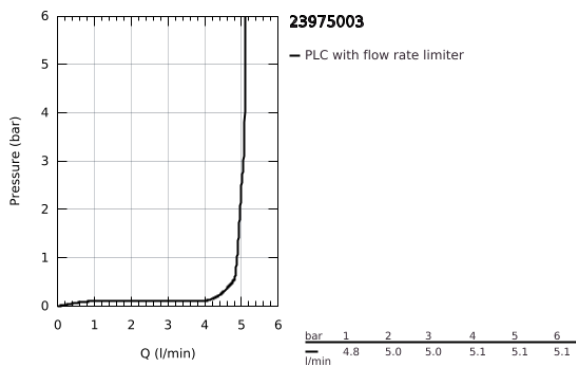

23 975 003 **EUROSMART SINGLE-LEVER BASIN MIXER 1/2"**
M-SIZE

PRODUCT DESCRIPTION

- Colour: chrome
- single hole installation
- 2-in-1 hybrid with touchless (cold water) or manual operation
- manual lever operation having priority
- GROHE SilkMove 28 mm ceramic cartridge
- with temperature limiter
- infra-red electronic
- with infrared sensor for bi-directional communication for monitoring, configuration and service purpose
- 6V lithium battery, type CR-P2
- battery lifetime: approx. 7 years (150 actuations a day)
- non-return valve
- dirt strainers
- integrated solenoid valve
- external battery
- multistage battery status display
- 7 pre-set programs:
 - auto flush
 - cleaning mode
 - additional functions and precise settings by remote control 36 407
- GROHE EcoJoy - less water, perfect flow
- maximum flow rate (at 3 bar): 5 l/min
- Protected Water Ways no contact of water with lead or nickel inside the tap
- rapid installation system
- smooth body
- flexible connection hoses
- minimum pressure 1.0 bar
- CE approved