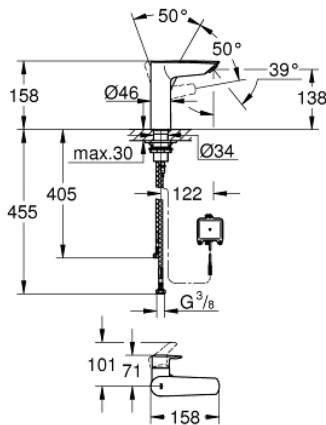

23 975 003 **EUROSMART SINGLE-LEVER BASIN MIXER 1/2"**
M-SIZE

PRODUCT DESCRIPTION

- Colour: chrome
- single hole installation
- 2-in-1 hybrid with touchless (cold water) or manual operation
- manual lever operation having priority
- GROHE SilkMove 28 mm ceramic cartridge
- with temperature limiter
- infra-red electronic
- with infrared sensor for bi-directional communication for monitoring, configuration and service purpose
- 6V lithium battery, type CR-P2
- battery lifetime: approx. 7 years (150 actuations a day)
- non-return valve
- dirt strainers
- integrated solenoid valve
- external battery
- multistage battery status display
- 7 pre-set programs:
 - auto flush
 - cleaning mode
 - additional functions and precise settings by remote control 36 407
- GROHE EcoJoy - less water, perfect flow
- maximum flow rate (at 3 bar): 5 l/min
- Protected Water Ways no contact of water with lead or nickel inside the tap
- rapid installation system
- smooth body
- flexible connection hoses
- minimum pressure 1.0 bar
- CE approved