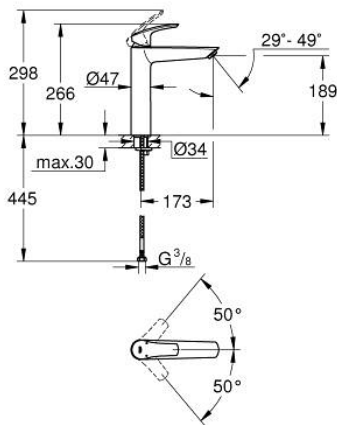

**23 971 30F EUROSMART SINGLE-LEVER BASIN MIXER 1/2"
XL-SIZE**

PRODUCT DESCRIPTION

- Colour: chrome
- for free-standing basins
- GROHE SilkMove 28 mm ceramic cartridge
- adjustable flow rate limiter
- with temperature limiter
- GROHE LongLife finish
- GROHE EcoJoy - less water, perfect flow
- maximum flow rate (at 3 bar): 5 l/min
- GROHE AquaGuide adjustable mousseur
- GROHE FastFixation installation system
- smooth body
- flexible connection hoses
- professional edition

23 971 30F EUROSMART SINGLE-LEVER BASIN MIXER 1/2" XL-SIZE

SPARE PARTS, June 2020 – now

- 1: Lever (Spare part-nr. 48548000)
- 2: Cap (Spare part-nr. 46116000)
- 3: Cartridge (Spare part-nr. 46580000)
- 4: Flow straightener (Spare part-nr. 48300000)
- 5: Shank mounting kit (Spare part-nr. 46645000)
- 6: Waste set with push-open plug (Spare part-nr. 65807000)*
- 7: Mounting wrench (Spare part-nr. 19017000)*