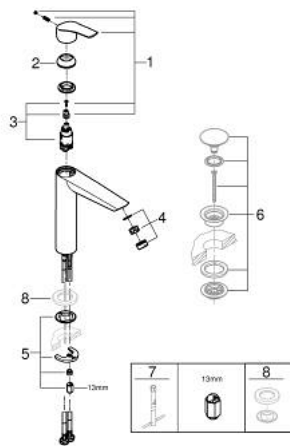

**23 971 30F EUROSMART SINGLE-LEVER BASIN MIXER 1/2"
XL-SIZE**

PRODUCT DESCRIPTION

- Colour: chrome
- for free-standing basins
- GROHE SilkMove 28 mm ceramic cartridge
- adjustable flow rate limiter
- with temperature limiter
- GROHE LongLife finish
- GROHE EcoJoy - less water, perfect flow
- maximum flow rate (at 3 bar): 5 l/min
- GROHE AquaGuide adjustable mousseur
- GROHE FastFixation installation system
- smooth body
- flexible connection hoses
- professional edition

23 971 30F EUROSMART SINGLE-LEVER BASIN MIXER 1/2" XL-SIZE

SPARE PARTS, June 2020 – now

- 1: Lever (Spare part-nr. 48548000)
- 2: Cap (Spare part-nr. 46116000)
- 3: Cartridge (Spare part-nr. 46580000)
- 4: Flow straightener (Spare part-nr. 48300000)
- 5: Shank mounting kit (Spare part-nr. 46645000)
- 6: Waste set with push-open plug (Spare part-nr. 65807000)*
- 7: Mounting wrench (Spare part-nr. 19017000)*