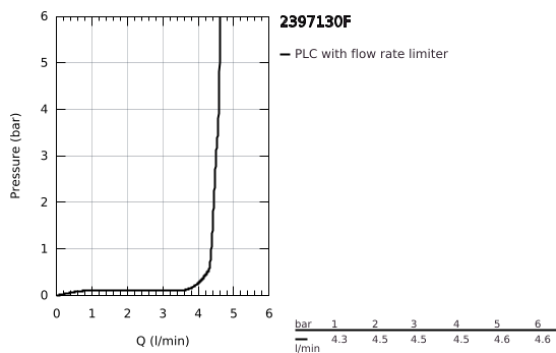

**23 971 30F EUROSMART SINGLE-LEVER BASIN MIXER 1/2"
XL-SIZE**

PRODUCT DESCRIPTION

- Colour: chrome
- for free-standing basins
- GROHE SilkMove 28 mm ceramic cartridge
- adjustable flow rate limiter
- with temperature limiter
- GROHE LongLife finish
- GROHE EcoJoy - less water, perfect flow
- maximum flow rate (at 3 bar): 5 l/min
- GROHE AquaGuide adjustable mousseur
- GROHE FastFixation installation system
- smooth body
- flexible connection hoses
- professional edition

23 971 30F EUROSMART SINGLE-LEVER BASIN MIXER 1/2" XL-SIZE

SPARE PARTS, June 2020 – now

- 1: Lever (Spare part-nr. 48548000)
- 2: Cap (Spare part-nr. 46116000)
- 3: Cartridge (Spare part-nr. 46580000)
- 4: Flow straightener (Spare part-nr. 48300000)
- 5: Shank mounting kit (Spare part-nr. 46645000)
- 6: Waste set with push-open plug (Spare part-nr. 65807000)*
- 7: Mounting wrench (Spare part-nr. 19017000)*