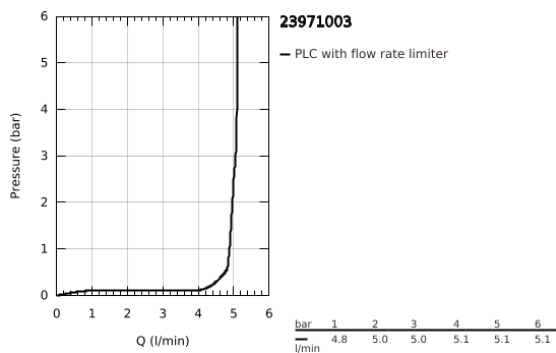

23 971 003 EUROSMART SINGLE-LEVER BASIN MIXER 1/2" XL-SIZE

PRODUCT DESCRIPTION

- Colour: chrome
- for free-standing basins
- GROHE SilkMove 28 mm ceramic cartridge
- adjustable flow rate limiter
- with temperature limiter
- GROHE LongLife finish
- GROHE EcoJoy - less water, perfect flow
- maximum flow rate (at 3 bar): 5 l/min
- GROHE AquaGuide adjustable mousseur
- GROHE FastFixation installation system
- smooth body
- flexible connection hoses

23 971 003 **EUROSMART SINGLE-LEVER BASIN MIXER 1/2"**
XL-SIZE

SPARE PARTS, July 2019 – now

- 1: Lever (Spare part-nr. 48548000)
- 2: Cap (Spare part-nr. 46116000)
- 3: Cartridge (Spare part-nr. 46580000)
- 4: Flow straightener (Spare part-nr. 46837000)
- 5: Shank mounting kit (Spare part-nr. 46645000)
- 6: Waste set with push-open plug (Spare part-nr. 65807000)*
- 7: Mounting wrench (Spare part-nr. 19017000)*