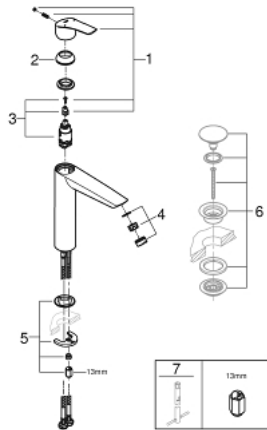

23 971 003 EUROSMART SINGLE-LEVER BASIN MIXER 1/2" XL-SIZE

PRODUCT DESCRIPTION

- Colour: chrome
- for free-standing basins
- GROHE SilkMove 28 mm ceramic cartridge
- adjustable flow rate limiter
- with temperature limiter
- GROHE LongLife finish
- GROHE EcoJoy - less water, perfect flow
- maximum flow rate (at 3 bar): 5 l/min
- GROHE AquaGuide adjustable mousseur
- GROHE FastFixation installation system
- smooth body
- flexible connection hoses

23 971 003 **EUROSMART SINGLE-LEVER BASIN MIXER 1/2"**
XL-SIZE

SPARE PARTS, July 2019 – now

- 1: Lever (Spare part-nr. 48548000)
- 2: Cap (Spare part-nr. 46116000)
- 3: Cartridge (Spare part-nr. 46580000)
- 4: Flow straightener (Spare part-nr. 46837000)
- 5: Shank mounting kit (Spare part-nr. 46645000)
- 6: Waste set with push-open plug (Spare part-nr. 65807000)*
- 7: Mounting wrench (Spare part-nr. 19017000)*