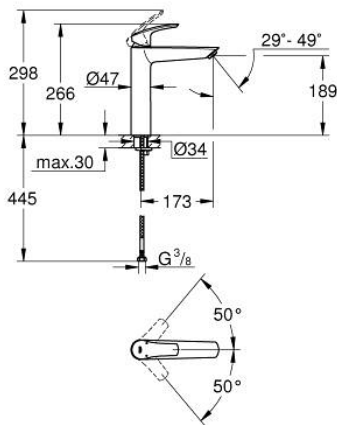

23 971 003 EUROSMART SINGLE-LEVER BASIN MIXER 1/2" XL-SIZE

PRODUCT DESCRIPTION

- Colour: chrome
- for free-standing basins
- GROHE SilkMove 28 mm ceramic cartridge
- adjustable flow rate limiter
- with temperature limiter
- GROHE LongLife finish
- GROHE EcoJoy - less water, perfect flow
- maximum flow rate (at 3 bar): 5 l/min
- GROHE AquaGuide adjustable mousseur
- GROHE FastFixation installation system
- smooth body
- flexible connection hoses

23 971 003 **EUROSMART SINGLE-LEVER BASIN MIXER 1/2"**
XL-SIZE

SPARE PARTS, July 2019 – now

- 1: Lever (Spare part-nr. 48548000)
- 2: Cap (Spare part-nr. 46116000)
- 3: Cartridge (Spare part-nr. 46580000)
- 4: Flow straightener (Spare part-nr. 46837000)
- 5: Shank mounting kit (Spare part-nr. 46645000)
- 6: Waste set with push-open plug (Spare part-nr. 65807000)*
- 7: Mounting wrench (Spare part-nr. 19017000)*