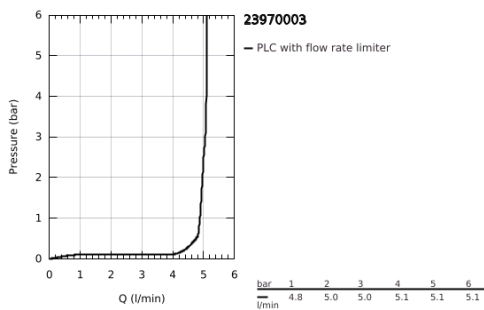

23 970 003 **EUROSMART SINGLE-LEVER BASIN MIXER 1/2"**
L-SIZE

PRODUCT DESCRIPTION

- Colour: chrome
- GROHE SilkMove 28 mm ceramic cartridge
- with temperature limiter
- GROHE LongLife finish
- GROHE EcoJoy - less water, perfect flow
- maximum flow rate (at 3 bar): 5 l/min
- GROHE FastFixation installation system
- swivel tubular spout
- smooth body with push-open waste set 1 1/4"
- flexible connection hoses

23 970 003 **EUROSMART SINGLE-LEVER BASIN MIXER 1/2"**
L-SIZE

SPARE PARTS, July 2019 – now

- 1: Lever (Spare part-nr. 48531000)
- 2: Cartridge (Spare part-nr. 46580000)
- 3: Cap (Spare part-nr. 46581000)
- 4: Fitting ring (Spare part-nr. 46715000)
- 5: Outlet (Spare part-nr. 13427000)
- 5.1: Safety ring (Spare part-nr. 4825700M)
- 5.2: Mousseur (Spare part-nr. 13935000)
- 6: Shank mounting kit (Spare part-nr. 46671000)
- 7: Waste set with push-open plug (Spare part-nr. 65807000)
- 8: Mounting wrench (Spare part-nr. 19017000)*