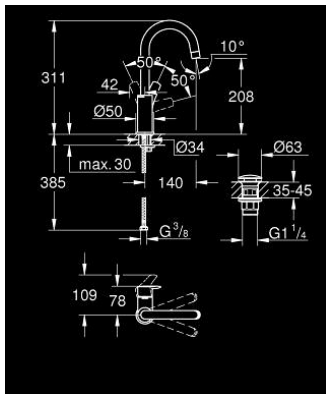

23 970 003 **EUROSMART SINGLE-LEVER BASIN MIXER 1/2"**
L-SIZE

PRODUCT DESCRIPTION

- Colour: chrome
- GROHE SilkMove 28 mm ceramic cartridge
- with temperature limiter
- GROHE LongLife finish
- GROHE EcoJoy - less water, perfect flow
- maximum flow rate (at 3 bar): 5 l/min
- GROHE FastFixation installation system
- swivel tubular spout
- smooth body with push-open waste set 1 1/4"
- flexible connection hoses

23 970 003 **EUROSMART SINGLE-LEVER BASIN MIXER 1/2"**
L-SIZE

SPARE PARTS, July 2019 – now

- 1: Lever (Spare part-nr. 48531000)
- 2: Cartridge (Spare part-nr. 46580000)
- 3: Cap (Spare part-nr. 46581000)
- 4: Fitting ring (Spare part-nr. 46715000)
- 5: Outlet (Spare part-nr. 13427000)
- 5.1: Safety ring (Spare part-nr. 4825700M)
- 5.2: Mousseur (Spare part-nr. 13935000)
- 6: Shank mounting kit (Spare part-nr. 46671000)
- 7: Waste set with push-open plug (Spare part-nr. 65807000)
- 8: Mounting wrench (Spare part-nr. 19017000)*