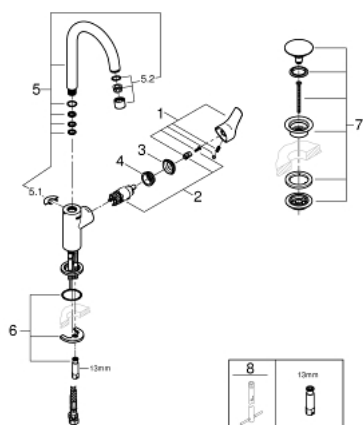

23 970 003 **EUROSMART SINGLE-LEVER BASIN MIXER 1/2"**
L-SIZE

PRODUCT DESCRIPTION

- Colour: chrome
- GROHE SilkMove 28 mm ceramic cartridge
- with temperature limiter
- GROHE LongLife finish
- GROHE EcoJoy - less water, perfect flow
- maximum flow rate (at 3 bar): 5 l/min
- GROHE FastFixation installation system
- swivel tubular spout
- smooth body with push-open waste set 1 1/4"
- flexible connection hoses

23 970 003 **EUROSMART SINGLE-LEVER BASIN MIXER 1/2"**
L-SIZE

SPARE PARTS, July 2019 – now

- 1: Lever (Spare part-nr. 48531000)
- 2: Cartridge (Spare part-nr. 46580000)
- 3: Cap (Spare part-nr. 46581000)
- 4: Fitting ring (Spare part-nr. 46715000)
- 5: Outlet (Spare part-nr. 13427000)
- 5.1: Safety ring (Spare part-nr. 4825700M)
- 5.2: Mousseur (Spare part-nr. 13935000)
- 6: Shank mounting kit (Spare part-nr. 46671000)
- 7: Waste set with push-open plug (Spare part-nr. 65807000)
- 8: Mounting wrench (Spare part-nr. 19017000)*