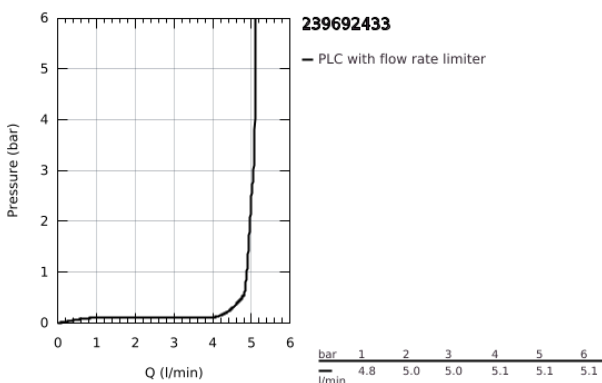

23 969 243 3 **EUROSMART SINGLE-LEVER BASIN MIXER 1/2"**
S-SIZE

PRODUCT DESCRIPTION

- Colour: matte black
- angled version
- GROHE SilkMove 28 mm ceramic cartridge
- EcoMode - cold water flow in mid-lever position saves energy
- adjustable flow rate limiter
- with temperature limiter
- GROHE EcoJoy - less water, perfect flow
- maximum flow rate (at 3 bar): 5 l/min
- Protected Water Ways no contact of water with lead or nickel inside the tap
- pop-up waste set 1 1/4"
- flexible connection hoses
- professional edition

23 969 243 3 **EUROSMART SINGLE-LEVER BASIN MIXER 1/2"**
S-SIZE

SPARE PARTS, January 2024 – August 2024

- 1: Lever (Spare part-nr. 485512430)
- 2: cap (Spare part-nr. 461162430)
- 3: Cartridge (Spare part-nr. 48518000)
- 4: lift rod (Spare part-nr. 659362430)
- 5: Mousseur (Spare part-nr. 481592430)
- 6: Shank mounting kit (Spare part-nr. 46645000)
- 7: Waste set 1 1/4" (Spare part-nr. 289102430)
- 7.1: Plug (Spare part-nr. 071822430)
- 7.2: Eccentric rod (Spare part-nr. 07052000)
- 8: Mounting wrench (Spare part-nr. 19017000)*
- 9: Eccentric rod (Spare part-nr. 07341000)*
- * Optional accessories