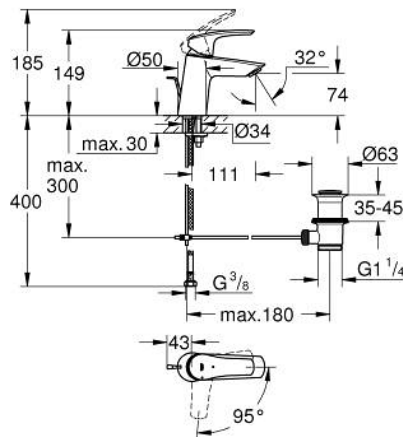

23 969 243 3 **EUROSMART SINGLE-LEVER BASIN MIXER 1/2"**
S-SIZE

PRODUCT DESCRIPTION

- Colour: matte black
- angled version
- GROHE SilkMove 28 mm ceramic cartridge
- EcoMode - cold water flow in mid-lever position saves energy
- adjustable flow rate limiter
- with temperature limiter
- GROHE EcoJoy - less water, perfect flow
- maximum flow rate (at 3 bar): 5 l/min
- Protected Water Ways no contact of water with lead or nickel inside the tap
- pop-up waste set 1 1/4"
- flexible connection hoses
- professional edition

23 969 243 3 **EUROSMART SINGLE-LEVER BASIN MIXER 1/2"**
S-SIZE

SPARE PARTS, January 2024 – August 2024

- 1: Lever (Spare part-nr. 485512430)
- 2: cap (Spare part-nr. 461162430)
- 3: Cartridge (Spare part-nr. 48518000)
- 4: lift rod (Spare part-nr. 659362430)
- 5: Mousseur (Spare part-nr. 481592430)
- 6: Shank mounting kit (Spare part-nr. 46645000)
- 7: Waste set 1 1/4" (Spare part-nr. 289102430)
- 7.1: Plug (Spare part-nr. 071822430)
- 7.2: Eccentric rod (Spare part-nr. 07052000)
- 8: Mounting wrench (Spare part-nr. 19017000)*
- 9: Eccentric rod (Spare part-nr. 07341000)*
- * Optional accessories