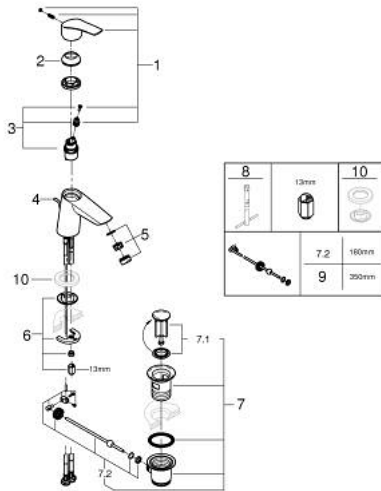

23 969 243 3 **EUROSMART SINGLE-LEVER BASIN MIXER 1/2"**
S-SIZE

PRODUCT DESCRIPTION

- Colour: matte black
- angled version
- GROHE SilkMove 28 mm ceramic cartridge
- EcoMode - cold water flow in mid-lever position saves energy
- adjustable flow rate limiter
- with temperature limiter
- GROHE EcoJoy - less water, perfect flow
- maximum flow rate (at 3 bar): 5 l/min
- Protected Water Ways no contact of water with lead or nickel inside the tap
- pop-up waste set 1 1/4"
- flexible connection hoses
- professional edition

23 969 243 3 **EUROSMART SINGLE-LEVER BASIN MIXER 1/2"**
S-SIZE

SPARE PARTS, January 2024 – August 2024

- 1: Lever (Spare part-nr. 485512430)
- 2: cap (Spare part-nr. 461162430)
- 3: Cartridge (Spare part-nr. 48518000)
- 4: lift rod (Spare part-nr. 659362430)
- 5: Mousseur (Spare part-nr. 481592430)
- 6: Shank mounting kit (Spare part-nr. 46645000)
- 7: Waste set 1 1/4" (Spare part-nr. 289102430)
- 7.1: Plug (Spare part-nr. 071822430)
- 7.2: Eccentric rod (Spare part-nr. 07052000)
- 8: Mounting wrench (Spare part-nr. 19017000)*
- 9: Eccentric rod (Spare part-nr. 07341000)*
- * Optional accessories